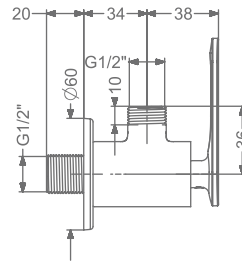

## ARIUS

**KB2311005-MBK**  
2 WAY BIB TAP WITH FLANGE

₹ 6,600

**KB2311003-MBK**  
ANGLE VALVE WITH FLANGE

₹ 3,300

**KB2311032-MBK**  
CSC TRIMS WITH FLANGE  
(COMPATIBLE WITH KB11060  
& KB11061)

₹ 2,200

**KB23THR002-MBK**  
4 OUTLET CONCEALED HI-FLOW  
THERMOSTAT BATH & SHOWER MIXER