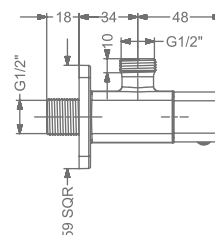

KB2911003-GM

ANGLE VALVE WITH FLANGE