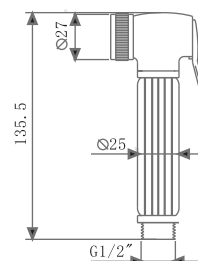

₹ 4,850

**KA580012-GM**  
HEALTH FAUCET (BRASS)  
WITH HOOK & 1 M HOSE

₹ 5,050

**KA580011-CGL**  
HEALTH FAUCET (BRASS)  
WITH HOOK & 1 M HOSE

₹ 3,750