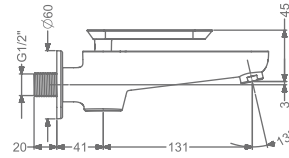

FAUCET

ALANA

KB2411033-MBRG

LONG BODY BIB TAP

₹ 4,950

KB2411003-MBRG

ANGLE VALVE WITH FLANGE

₹ 3,300

KB2411032-MBRG

CSC TRIMS WITH FLANGE
(COMPATIBLE WITH KB11060
& KB11061)

₹ 2,750