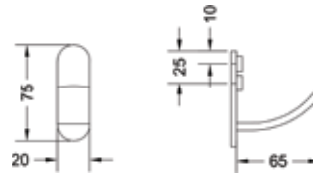

ACCESSORIES

GUNMETAL

KA660001-GM

CONVEX RANGE
TOWEL RAIL 24"

₹ 5,950

KA660002-GM

CONVEX RANGE
TOWEL RAIL 18"

₹ 5,050

KA660003-GM

CONVEX RANGE
ROBE HOOK

₹ 875

KA660004-GM

CONVEX RANGE
SOAP DISH

₹ 3,100

KA660005-GM

CONVEX RANGE
TOWEL RING

₹ 2,200

KA660007-GM

CONVEX RANGE
TUMBLER HOLDER

₹ 3,100