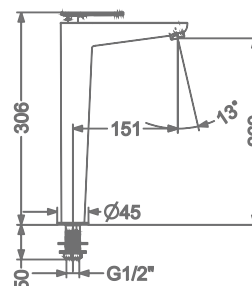

CONCEALED SINGLE LEVER  
WALL MOUNTED BASIN MIXER TRIMS  
(COMPATIBLE WITH KB2311022-RG)

₹ 8,050

**KB2311001-RG**

PILLAR TAP

₹ 5,950

**KB2311002-RG**

TALL PILLAR TAP

₹ 9,350