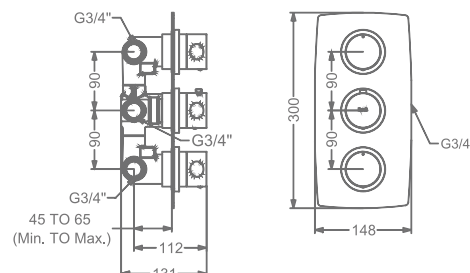

KB91THR002-RG
4 OUTLET CON HI-FLOW THERMOSTAT
BATH AND SHOWER MIXER