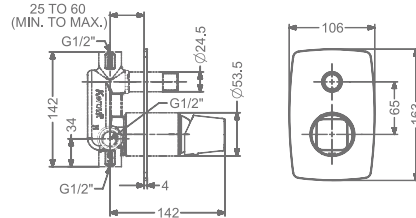

FAUCET

AMELIA

KB2911037-CG

2 INLET HI-FLOW CONCEALED
SINGLE LEVER DIVERTER TRIMS
(COMPATIBLE WITH KB911035-CG)