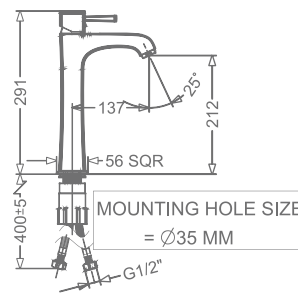

KB2511011-ND-CGL

SINGLE LEVER TALL BASIN MIXER
WITHOUT POP-UP

₹ 16,150