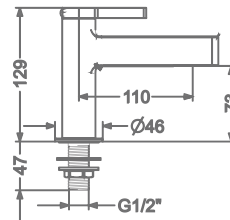

## AGALIA

**KB2211023-RG**

CONCEALED SINGLE LEVER  
WALL MOUNTED BASIN MIXER TRIMS  
(COMPATIBLE WITH KB2211022-RG)

₹ 9,900

**KB2211001-RG**

PILLAR TAP

₹ 5,500

**KB2211002-RG**