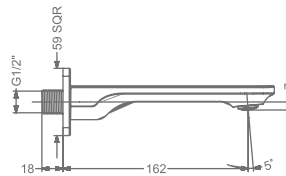

KB2911016-CP

BATH SPOUT WITH FLANGE

₹ 3,000