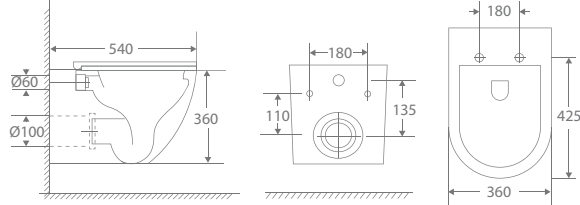

## WALL-HUNG

**KAJ0512-GW**

FAVIAN  
GLOSSY WHITE  
TORNADO WALL HUNG

₹ 21,400

**KAJ0513-GW**

CONROY  
GLOSSY WHITE  
TORNADO WALL HUNG

₹ 21,400

**KAJ0514-GW**