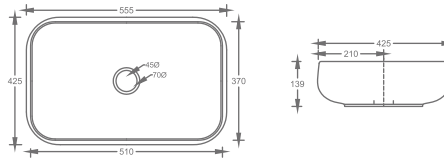

## COUNTER TOP

**ZS00S2**  
ART BASIN

₹ 11,000

**ZS30**  
ART BASIN

₹ 11,000

**ZS47**  
ART BASIN

₹ 15,000

**ZS4**  
ART BASIN