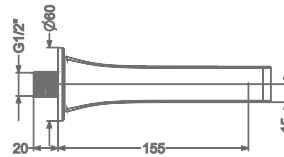

FAUCET

AGALIA

KB2211001-GM
PILLAR TAP

₹ 5,700

KB2211002-GM
TALL PILLAR TAP

₹ 8,600

KB2211037-GM
2 INLET HI-FLOW CONCEALED
SINGLE LEVER DIVERTER TRIMS
(COMPATIBLE WITH KB2211035-GM)

₹ 6,150

KB2211016-GM
BATH SPOUT WITH FLANGE

₹ 4,950

KB2211004-GM
BIB TAP WITH FLANGE

₹ 5,500