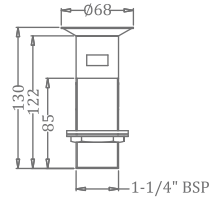

₹ 1,550
₹ 1,550