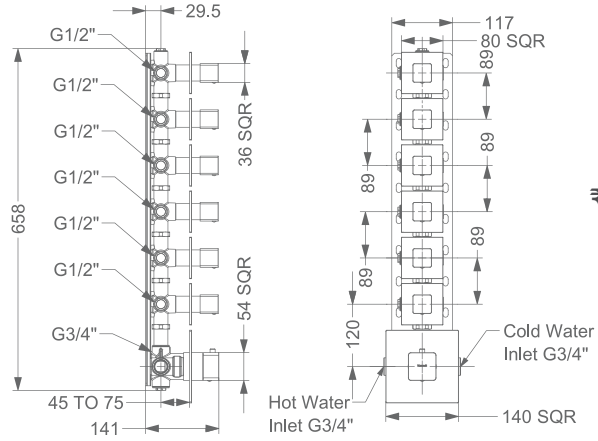

FAUCET

THERMOSTAT

KBTHS004-RG

MULTIFLOW (6 OUTLET)
CONCEALED HI-FLOW
THERMOSTATIC MIXER