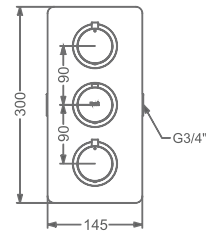

KB22THR002-CG

4 OUTLET CONCEALED HI-FLOW
THERMOSTAT BATH & SHOWER MIXER

₹ 31,350