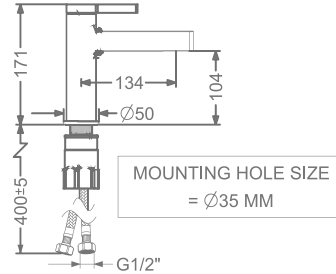

## AGALIA

**KB2211010-ND-CG**

SINGLE LEVER BASIN MIXER  
WITHOUT POP-UP

₹ 10,650

**KB2211011-ND-CG**

SINGLE LEVER TALL BASIN MIXER  
WITHOUT POP-UP

₹ 13,550

**KB2211023-CG**