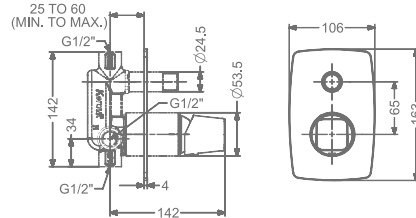

### KB2911037-CP

2 INLET HI-FLOW CONCEALED SINGLE LEVER DIVERTER TRIMS (COMPATIBLE WITH KB11035-CP)

₹ 4,600