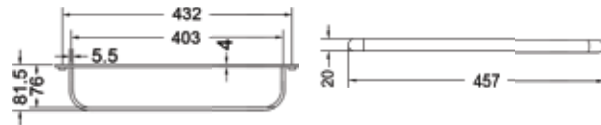

## ROSE GOLD

**KA660001-RG**

CONVEX RANGE  
TOWEL RAIL 24"

₹ 5,700

**KA660002-RG**

CONVEX RANGE  
TOWEL RAIL 18"

₹ 4,850

**KA660003-RG**