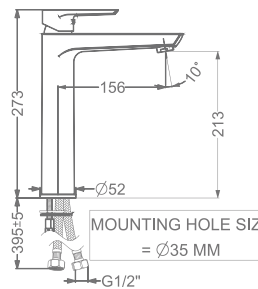

## CHIME

**KB911010-ND-RG**  
SINGLE LEVER BASIN MIXER  
WITHOUT POP-UP

₹ 9,350

**KB911011-ND-RG**  
SINGLE LEVER TALL BASIN MIXER  
WITHOUT POP-UP

₹ 13,200

**KB911023-RG**  
CONCEALED WALL MOUNTED  
SINGLE LEVER BASIN MIXER TRIMS  
(COMPATIBLE WITH KB911022-RG)