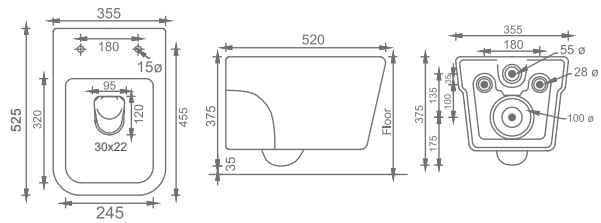

KSP123-GB

STEFAN
GLOSSY BLACK
TORNADO FLUSHING
RIMLESS WALL-HUNG
WITH PP SEAT COVER

₹ 16,500