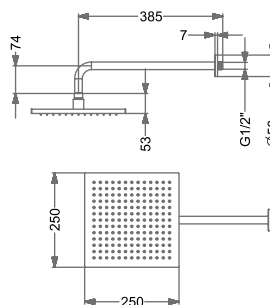

SHOWER

OVERHEAD RAIN SHOWER

KA570026-CP

SINGLE FUNCTION OVERHEAD SHOWER WITH 15" SHOWER ARM & WALL FLANGE (BRASS)

Rain

₹ 15,200

KA570026-RG

SINGLE FUNCTION OVERHEAD SHOWER WITH 15" SHOWER ARM & WALL FLANGE (BRASS)

Rain

₹ 18,500

KA570026-CG

SINGLE FUNCTION OVERHEAD SHOWER WITH 15" SHOWER ARM & WALL FLANGE (BRASS)

Rain

₹ 18,500

KA570026-GM

SINGLE FUNCTION OVERHEAD SHOWER WITH 15" SHOWER ARM & WALL FLANGE (BRASS)

Rain

₹ 19,600