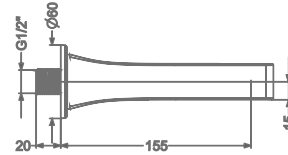

KB2211016-CP

BATH SPOUT WITH FLANGE

₹ 3,100