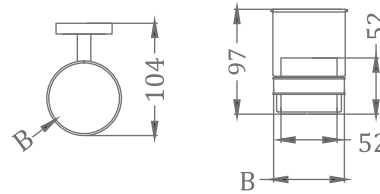

## CHROME & ROSE GOLD

**KA990005-CRG**

SQUARE RANGE  
TOWEL HANGER

₹ 1,550

**KA990007-CRG**

SQUARE RANGE  
TUMBLER HOLDER

₹ 1,550

**KA990009-CRG**