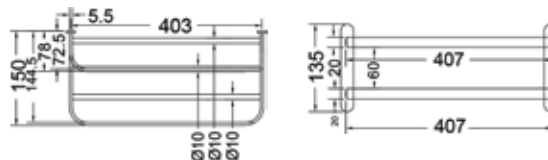

CONVEX RANGE  
TOWEL RACK 24"

₹ 9,000

**KA660011-RG**

CONVEX RANGE  
TOWEL RACK 18"

₹ 8,600

**KA990001-RG**

SQUARE RANGE  
TOWEL RAIL 24"

₹ 3,100