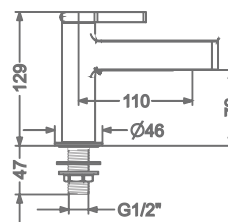

CONCEALED SINGLE LEVER  
WALL MOUNTED BASIN MIXER TRIMS  
(COMPATIBLE WITH KB2211022-CP)

₹ 6,600

**KB2211001-CP**

PILLAR TAP

₹ 3,950

**KB2211002-CP**

TALL PILLAR TAP

₹ 5,700