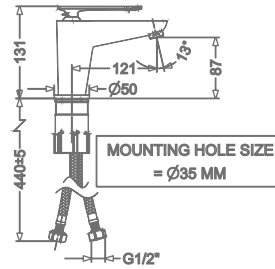

### KB2311010-ND-CG

SINGLE LEVER BASIN MIXER  
WITHOUT POP-UP

₹ 11,200