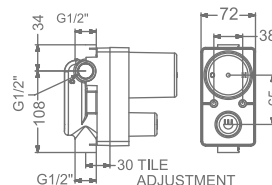

KB2211035 / KB2311035-CP	₹ 5,050
KB111035-CP	₹ 3,950
KB2211035 / KB2311035 / KB911035-RG	₹ 6,400
KB2211035 / KB2311035 / KB911035-CG	₹ 6,400
KB2211035 / KB2311035 / KB2911035-GM	₹ 6,600
KB2511035-CGL	₹ 5,700
KB2411035-CRG	₹ 5,700
KB2411035-MBRG	₹ 6,050
KB2311035 / KB2911035-MBK	₹ 6,400

CONCEALED HI-FLOW DIVERTER BODY- SL