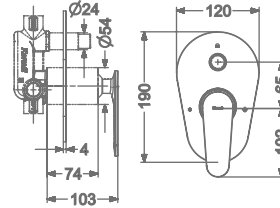

## ARIUS

**KB2311037-MBK**

2 INLET HI-FLOW CONCEALED  
SINGLE LEVER DIVERTER TRIMS  
(COMPATIBLE WITH KB2311035-MBK)

₹ 5,700

**KB2311056-MBK**

HI-FLOW CONCEALED BODY  
& TRIMS FOR TRIO FUNCTION  
(SHOWER & SPOUT)