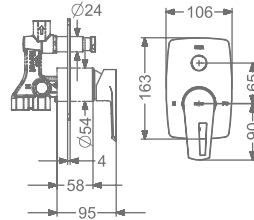

FAUCET

CHIME

KB911036-RG
3 INLET CONCEALED SINGLE
LEVER BATH & SHOWER MIXER TRIMS
(COMPATIBLE WITH KB911034-RG)

₹ 5,700

KB911037-RG
2 INLET HI-FLOW CONCEALED
SINGLE LEVER DIVERTER TRIMS
(COMPATIBLE WITH KB911035-RG)

₹ 5,950

KB911056-RG
HI-FLOW CONCEALED BODY
& TRIMS FOR TRIO FUNCTION
(SHOWER & SPOUT)

₹ 14,300

KB911016-RG
BATH SPOUT WITH FLANGE

₹ 4,400

KB911017-RG
BATH TUB SPOUT WITH
DIVERTER & FLANGE

₹ 5,300