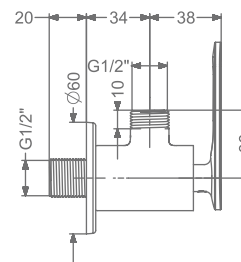

## ARIUS

**KB2311005-CG**  
2 WAY BIB TAP WITH FLANGE

₹ 6,600

**KB2311003-CG**  
ANGLE VALVE WITH FLANGE

₹ 3,300

**KB2311032-CG**  
CSC TRIMS WITH FLANGE  
(COMPATIBLE WITH KB11060  
& KB11061)

₹ 2,200

**KB23THR002-CG**  
4 OUTLET CONCEALED HI-FLOW  
THERMOSTAT BATH & SHOWER MIXER