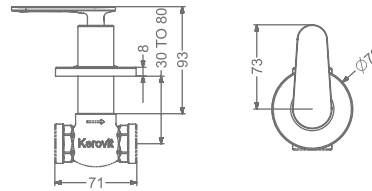

## ARIUS

**KB2311005-GM**  
2 WAY BIB TAP WITH FLANGE

₹ 7,150

**KB2311003-GM**  
ANGLE VALVE WITH FLANGE

₹ 3,500

**KB2311032-GM**  
CSC TRIMS WITH FLANGE  
(COMPATIBLE WITH KB11060 & KB11061)

₹ 2,550

**KB23THR002-GM**  
4 OUTLET CONCEALED HI-FLOW  
THERMOSTAT BATH & SHOWER MIXER