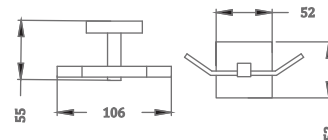

KA990003-CGL

SQUARE RANGE
ROBE HOOK