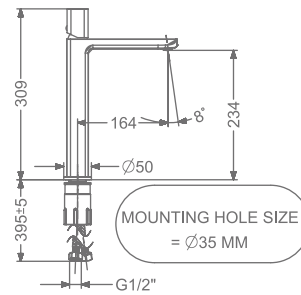

### AMELIA

**KB2911010-ND-MBK**

SINGLE LEVER BASIN MIXER  
WITHOUT POP-UP

₹ 11,550

MOUNTING HOLE SIZE  
= Ø35 MM

**KB2911011-ND-MBK**

SINGLE LEVER TALL BASIN MIXER  
WITHOUT POP-UP

₹ 15,400