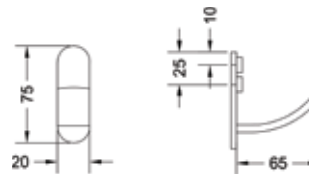

ACCESSORIES

CHROME & GOLD

KA660001-CGL

CONVEX RANGE
TOWEL RAIL 24"

₹ 4,400

KA660002-CGL

CONVEX RANGE
TOWEL RAIL 18"

₹ 3,950

KA660003-CGL

CONVEX RANGE
ROBE HOOK

₹ 650

KA660004-CGL

CONVEX RANGE
SOAP DISH

₹ 2,200

KA660005-CGL

CONVEX RANGE
TOWEL RING

₹ 1,750

KA660007-CGL

CONVEX RANGE
TUMBLER HOLDER

₹ 2,200