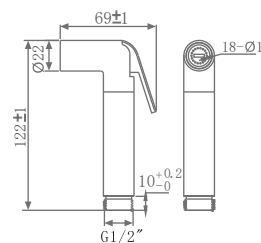

FAUCET

HEALTH FAUCET

KA580012-CP
HEALTH FAUCET (BRASS)
WITH HOOK & 1 M HOSE

₹ 2,650

KA580012-RG
HEALTH FAUCET (BRASS)
WITH HOOK & 1 M HOSE

₹ 4,850

KA580012-CG
HEALTH FAUCET (BRASS)
WITH HOOK & 1 M HOSE

₹ 4,850

KA580012-GM
HEALTH FAUCET (BRASS)
WITH HOOK & 1 M HOSE

₹ 5,050

KA580011-CGL
HEALTH FAUCET (BRASS)
WITH HOOK & 1 M HOSE

₹ 3,750