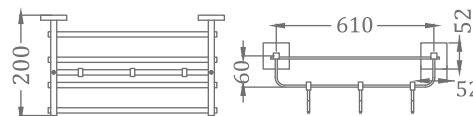

SQUARE RANGE  
TOILET PAPER HOLDER

₹ 2,200

**KA990010-CGL**

SQUARE RANGE  
TOWEL RACK 24"

₹ 8,600

**KA990011-CGL**

SQUARE RANGE  
TOWEL RACK 18"

₹ 7,250