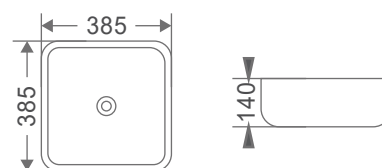

LUKE S
GLOSSY WHITE
THIN RIM WASH BASIN