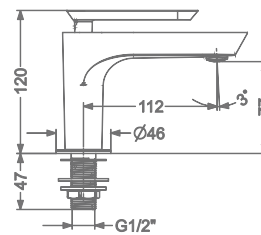

CONCEALED WALL MOUNTED  
SINGLE LEVER BASIN MIXER TRIMS  
(COMPATIBLE WITH KB2411022-CRG)

₹ 8,250

**KB2411001-CRG**

PILLAR TAP

₹ 6,150

**KB2411002-CRG**

TALL PILLAR TAP

₹ 9,450