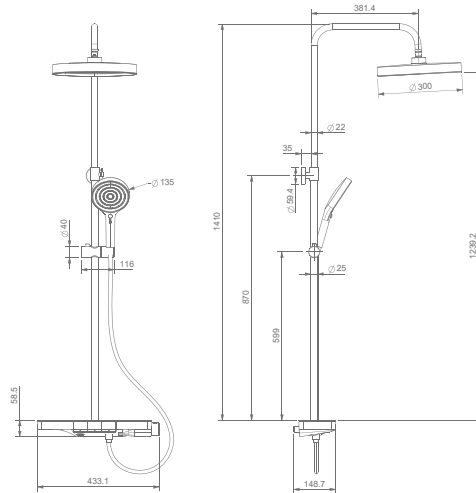

SHOWER

SHOWER SET

KA600004-GM

3 FUNCTION SHOWER SET
WITH THERMOSTAT FUNCTION
ABS SHOWER HEAD WITH RAIN+
ABS HAND SHOWER WITH RAIN+
WATER OUTLET
SHOWER TUBE : STAINLESS STEEL
SHOWER SHELF : GLASS+ABS
FAUCET : BRASS

SCAN FOR
PRODUCT DEMO

₹ 55,000

KA600004-MB

3 FUNCTION SHOWER SET
WITH THERMOSTAT FUNCTION
ABS SHOWER HEAD WITH RAIN+
ABS HAND SHOWER WITH RAIN+
WATER OUTLET
SHOWER TUBE : STAINLESS STEEL
SHOWER SHELF : GLASS+ABS
FAUCET : BRASS

SCAN FOR
PRODUCT DEMO

₹ 55,000