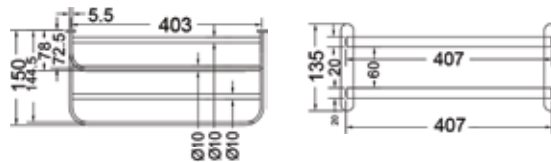

KA660011-CGL

CONVEX RANGE
TOWEL RACK 18"