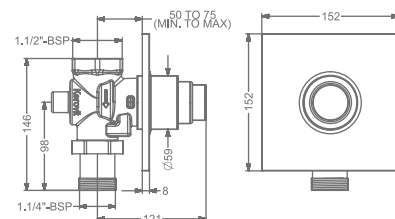

**KB400001R-RG**  
 CONCEALED SINGLE FLUSH VALVE (6 LTS.)  
 40 MM WITH ROUND FLANGE

₹ 7,700

**KB320002R-RG**  
 CONCEALED DUAL FLUSH VALVE (6 / 3 LTS.)  
 32 MM WITH ROUND FLANGE

₹ 7,700

**KB400002S-RG**  
 CONCEALED DUAL FLUSH VALVE (6 / 3 LTS.)  
 40 MM WITH SQUARE FLANGE