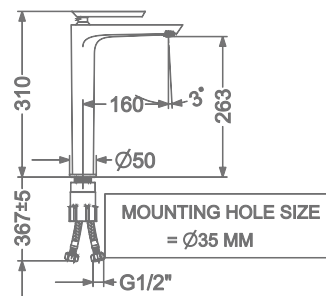

## ALANA

**KB2411010-ND-CRG**

SINGLE LEVER BASIN MIXER  
WITHOUT POP-UP

₹ 10,650

**KB2411011-ND-CRG**

SINGLE LEVER TALL BASIN MIXER  
WITHOUT POP-UP

₹ 14,300

**KB2411023-CRG**