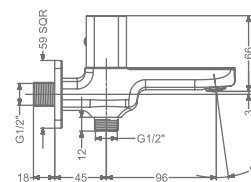

KB2911005-MBK

2 WAY BIB TAP WITH FLANGE

₹ 7,050