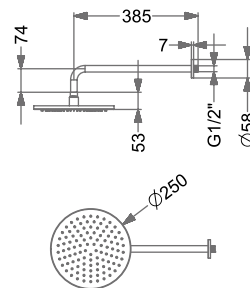

SHOWER

OVERHEAD RAIN SHOWER

KA570025-CP

SINGLE FUNCTION OVERHEAD SHOWER WITH 15° SHOWER ARM & WALL FLANGE (BRASS)

Rain

₹ 14,750

KA570025-RG

SINGLE FUNCTION OVERHEAD SHOWER WITH 15° SHOWER ARM & WALL FLANGE (BRASS)

Rain

₹ 17,600

KA570025-CG

SINGLE FUNCTION OVERHEAD SHOWER WITH 15° SHOWER ARM & WALL FLANGE (BRASS)

Rain

₹ 17,600

KA570025-GM

SINGLE FUNCTION OVERHEAD SHOWER WITH 15° SHOWER ARM & WALL FLANGE (BRASS)

Rain

₹ 18,500