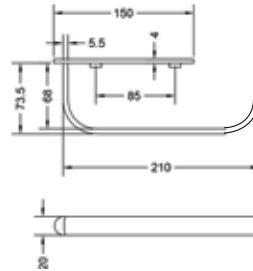

## CHROME & GOLD

**KA660008-CGL**

CONVEX RANGE  
TOILET PAPER HOLDER

₹ 1,325

**KA660010-CGL**

CONVEX RANGE  
TOWEL RACK 24"

₹ 8,600

**KA660011-CGL**