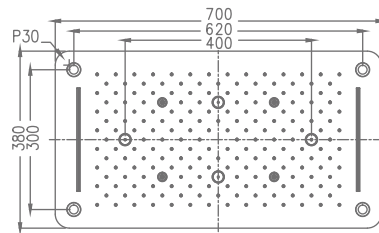

SHOWER

OVERHEAD RAIN SHOWER

KA600001-8-CP

THREE FUNCTIONS CEILING SHOWER
WITH CHROMOTHERAPY - SS
(RAIN, TWO WATERFALL & FOUR MISTS)

Rain Waterfall Mist

₹ 62,900

KA600001-8-RG

THREE FUNCTIONS CEILING SHOWER
WITH CHROMOTHERAPY - SS
(RAIN, TWO WATERFALL & FOUR MISTS)

Rain Waterfall Mist

₹ 68,850

KA600001-8-CG

THREE FUNCTIONS CEILING SHOWER
WITH CHROMOTHERAPY - SS
(RAIN, TWO WATERFALL & FOUR MISTS)

Rain Waterfall Mist

₹ 68,850

KA600001-8-GM

THREE FUNCTIONS CEILING SHOWER
WITH CHROMOTHERAPY - SS
(RAIN, TWO WATERFALL & FOUR MISTS)

Rain Waterfall Mist

₹ 71,950