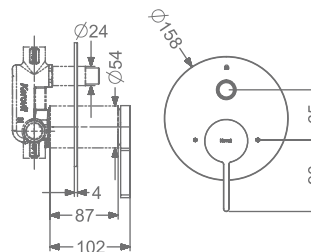

2 INLET HI-FLOW CONCEALED
SINGLE LEVER DIVERTER TRIMS
(COMPATIBLE WITH KB2211035-RG)