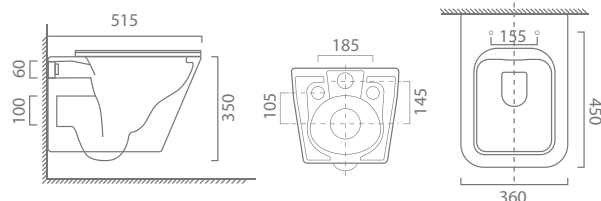

AZURA  
LIGHT GREEN  
WALL-HUNG

₹ 32,000

**KAJ0481-DGR**

AZURA  
DARK GREEN  
WALL-HUNG

₹ 32,000

**KAJ0481-MCF**

AZURA  
MATTE COFFEE  
WALL-HUNG

₹ 32,000