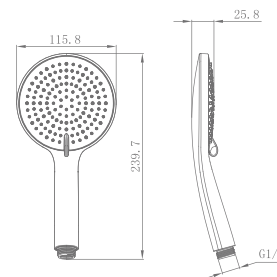

## HAND SHOWER

**KA510010-MB**  
HAND SHOWER

₹ 4,400

**KA510011-MB**  
HAND SHOWER (WITH HOLDER + HOSE)

₹ 4,400

**KA520010-CP**  
3 FLOW HAND SHOWER+HOOK+HOSE PIPE

₹ 3,850

**KA520010-MB**  
3 FLOW HAND SHOWER+HOOK+HOSE PIPE