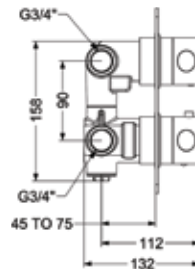

FAUCET

THERMOSTAT

KBTHR001-RG
2 OUTLET CONCEALED
HI-FLOW THERMOSTATIC
BATH & SHOWER MIXER

₹ 26,950

KBTHR001-GM
2 OUTLET CONCEALED
HI-FLOW THERMOSTATIC
BATH & SHOWER MIXER

₹ 26,950