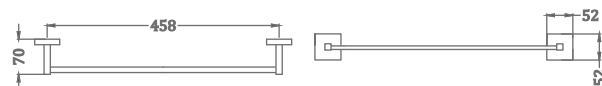

ACCESSORIES

KEROVIT | AURUM

Bathrooms you desire

GUNMETAL

KA930009-GM

ROUND RANGE
SOAP DISPENSER

₹ 4,600

KA660008-GM

CONVEX RANGE
TOILET PAPER HOLDER

₹ 1,750

KA660010-GM

CONVEX RANGE
TOWEL RACK 24"

₹ 9,450

KA660011-GM

CONVEX RANGE
TOWEL RACK 18"

₹ 9,000

KA990001-GM

SQUARE RANGE
TOWEL RAIL 24"

₹ 3,300

KA990002-GM

SQUARE RANGE
TOWEL RAIL 18"

₹ 2,650

KA990003-GM

SQUARE RANGE
ROBE HOOK

₹ 1,100