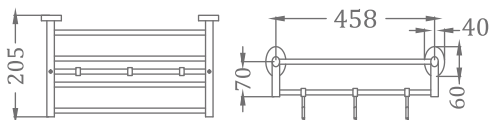

CHROME & GOLD

KA990005-CGL

SQUARE RANGE
TOWEL HANGER

₹ 1,550

KA990007-CGL

SQUARE RANGE
TUMBLER HOLDER

₹ 1,550

KA990009-CGL

SQUARE RANGE
TOILET PAPER HOLDER

₹ 2,200

KA990010-CGL

SQUARE RANGE
TOWEL RACK 24"

₹ 8,600

KA990011-CGL

SQUARE RANGE
TOWEL RACK 18"

₹ 7,250