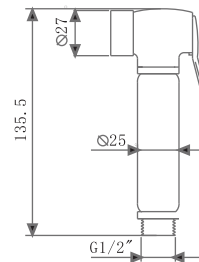

## HEALTH FAUCET

**KA580023-CP**  
HEALTH FAUCET (BRASS)  
WITH HOOK & 1 M HOSE

₹ 2,650

**KA580023-RG**  
HEALTH FAUCET (BRASS)  
WITH HOOK & 1 M HOSE

₹ 5,500

**KA580023-CG**  
HEALTH FAUCET (BRASS)  
WITH HOOK & 1 M HOSE