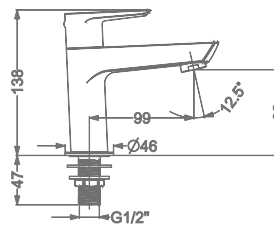

FAUCET

CHIME

KB911010-ND-RG
SINGLE LEVER BASIN MIXER
WITHOUT POP-UP

₹ 9,350

KB911011-ND-RG
SINGLE LEVER TALL BASIN MIXER
WITHOUT POP-UP

₹ 13,200

KB911023-RG
CONCEALED WALL MOUNTED
SINGLE LEVER BASIN MIXER TRIMS
(COMPATIBLE WITH KB911022-RG)

₹ 9,450

KB911001-RG
PILLAR TAP

₹ 5,950

KB911002-RG
TALL PILLAR TAP

₹ 8,250