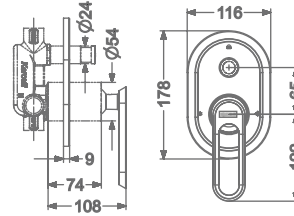

KB2411037-MBRG

2 INLET HI-FLOW CONCEALED
SINGLE LEVER DIVERTER TRIMS
(COMPATIBLE WITH KB2411035-MBRG)