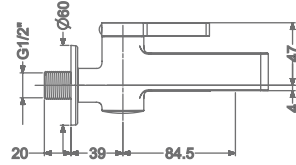

## AGALIA

**KB2211004-RG**  
BIB TAP WITH FLANGE

₹ 5,300

**KB2211005-RG**  
2 WAY BIB TAP WITH FLANGE

₹ 5,700

**KB2211003-RG**  
ANGLE VALVE WITH FLANGE

₹ 2,400

**KB2211032-RG**  
CSC TRIMS WITH FLANGE  
(COMPATIBLE WITH KB111060  
& KB111061)