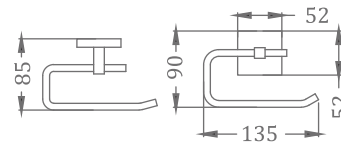

₹ 3,500

**KA990010-GM**  
SQUARE RANGE  
TOWEL RACK 24"

₹ 9,900

**KA990011-GM**  
SQUARE RANGE  
TOWEL RACK 18"

₹ 8,350