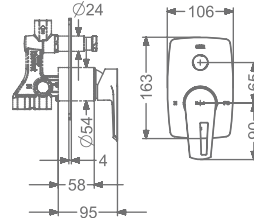

FAUCET

CHIME

KB911036-CG
3 INLET CONCEALED SINGLE
LEVER BATH & SHOWER MIXER TRIMS
(COMPATIBLE WITH KB911034-CG)

₹ 5,500

KB911037-CG
2 INLET HI-FLOW CONCEALED
SINGLE LEVER DIVERTER TRIMS
(COMPATIBLE WITH KB911035-CG)

₹ 5,950

KB911056-CG
HI-FLOW CONCEALED BODY
& TRIMS FOR TRIO FUNCTION
(SHOWER & SPOUT)

₹ 14,300

KB911016-CG
BATH SPOUT WITH FLANGE

₹ 4,200

KB911017-CG
BATH TUB SPOUT WITH
DIVERTER & FLANGE

₹ 5,300