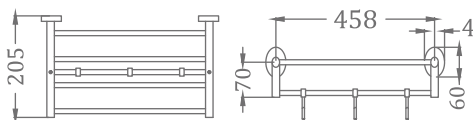

₹ 3,300

**KA990010-RG**  
SQUARE RANGE  
TOWEL RACK 24"

₹ 9,500

**KA990011-RG**  
SQUARE RANGE  
TOWEL RACK 18"

₹ 7,900