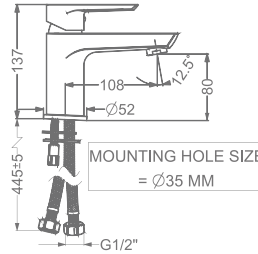

FAUCET

CHIME

KB911010-ND-RG
SINGLE LEVER BASIN MIXER
WITHOUT POP-UP

₹ 9,350

KB911011-ND-RG
SINGLE LEVER TALL BASIN MIXER
WITHOUT POP-UP

₹ 13,200

KB911023-RG
CONCEALED WALL MOUNTED
SINGLE LEVER BASIN MIXER TRIMS
(COMPATIBLE WITH KB911022-RG)

₹ 9,450

KB911001-RG
PILLAR TAP

₹ 5,950

KB911002-RG
TALL PILLAR TAP

₹ 8,250