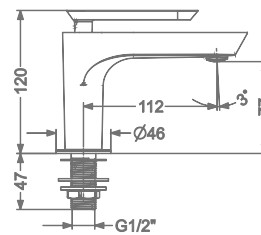

CONCEALED WALL MOUNTED  
SINGLE LEVER BASIN MIXER TRIMS  
(COMPATIBLE WITH KB2411022-MBRG)

₹ 8,800

**KB2411001-MBRG**

PILLAR TAP

₹ 6,600

**KB2411002-MBRG**

TALL PILLAR TAP

₹ 9,900