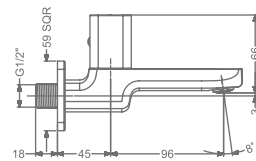

KB2911004-CG

BIB TAP WITH FLANGE

₹ 6,600