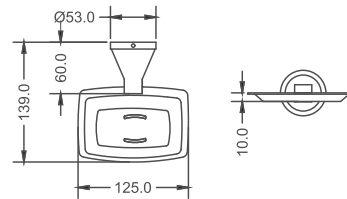

## MATTE BLACK

**KA700001-MBK**  
TOWEL RAIL 24"

₹ 4,400

**KA700003-MBK**  
TWIN ROBE HOOK

₹ 1,325

**KA700004-MBK**  
SOAP DISH

₹ 2,650

**KA700016-MBK**  
DOUBLE SOAP DISH