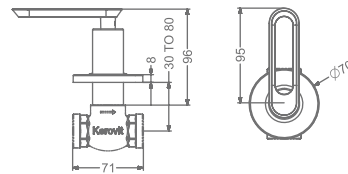

CSC TRIMS WITH FLANGE
(COMPATIBLE WITH KB11060
& KB11061)