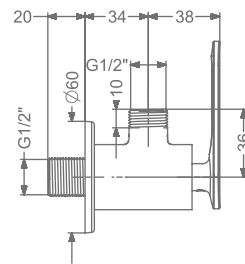

## ARIUS

**KB2311005-GM**  
2 WAY BIB TAP WITH FLANGE

₹ 7,150

**KB2311003-GM**  
ANGLE VALVE WITH FLANGE

₹ 3,500

**KB2311032-GM**  
CSC TRIMS WITH FLANGE  
(COMPATIBLE WITH KB11060 & KB11061)

₹ 2,550

**KB23THR002-GM**  
4 OUTLET CONCEALED HI-FLOW  
THERMOSTAT BATH & SHOWER MIXER