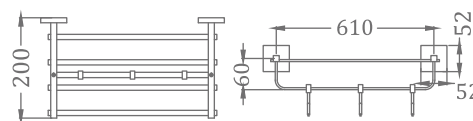

₹ 3,500

**KA990010-GM**  
SQUARE RANGE  
TOWEL RACK 24"

₹ 9,900

**KA990011-GM**  
SQUARE RANGE  
TOWEL RACK 18"

₹ 8,350