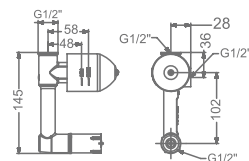

KB2211022 / KB2311022 / KB2611022-CP	₹ 3,950
KB111022-CP	₹ 3,250
KB2211022 / KB2311022 / KB2611022 / KB911022-RG	₹ 5,500
KB2211022 / KB2311022 / KB2611022 / KB911022-CG	₹ 5,500
KB2211022 / KB2311022 / KB2611022 / KB2911022-GM	₹ 5,700
KB2511022-CGL	₹ 5,700
KB2411022-CRG	₹ 5,700
KB2411022-MBRG	₹ 6,050
KB2311022 / KB2911022-MBK	₹ 5,500

CONCEALED WALL MOUNTED BASIN MIXER BODY- SL