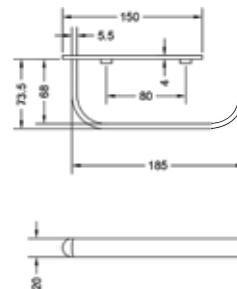

CONVEX RANGE  
ROBE HOOK

₹ 875

**KA660004-RG**

CONVEX RANGE  
SOAP DISH

₹ 2,850

**KA660005-RG**

CONVEX RANGE  
TOWEL RING

₹ 2,000