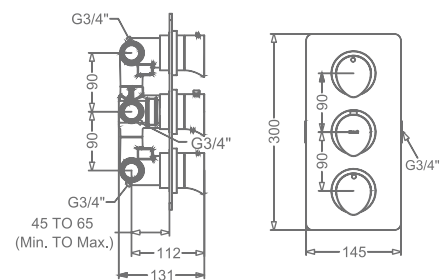

KB23THR002-CP
4 OUTLET CONCEALED HI-FLOW
THERMOSTAT BATH & SHOWER MIXER