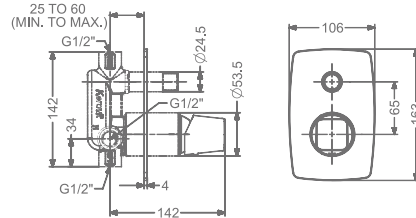

FAUCET

KEROVIT | AURUM

Bathrooms you desire

AMELIA

KB2911037-MBK

2 INLET HI-FLOW CONCEALED SINGLE LEVER DIVERTER TRIMS (COMPATIBLE WITH KB2911035-MBK)