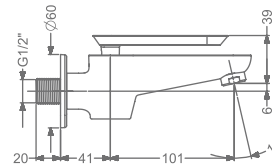

### KB2411004-CRG

BIB TAP WITH FLANGE

₹ 5,300