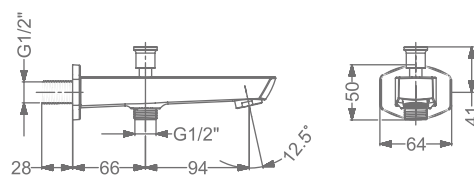

₹ 5,950

**KB911056-RG**  
HI-FLOW CONCEALED BODY  
& TRIMS FOR TRIO FUNCTION  
(SHOWER & SPOUT)

₹ 14,300

**KB911016-RG**  
BATH SPOUT WITH FLANGE

₹ 4,400

**KB911017-RG**  
BATH TUB SPOUT WITH  
DIVERTER & FLANGE