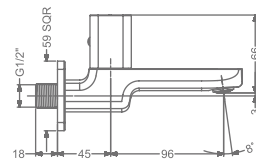

KB2911004-CP

BIB TAP WITH FLANGE

₹ 3,85