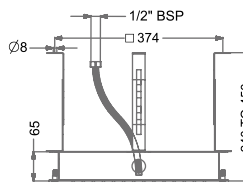

SHOWER

OVERHEAD RAIN SHOWER

KA570027-CP

SINGLE FUNCTION CEILING
SHOWER (BRASS)

Rain

₹ 36,300

KA570027-RG

SINGLE FUNCTION CEILING
SHOWER (BRASS)

Rain

₹ 43,350

KA570027-GM

SINGLE FUNCTION CEILING
SHOWER (BRASS)

Rain

₹ 45,550