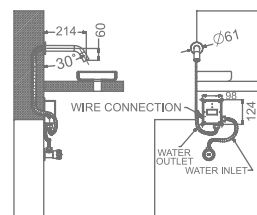

SENSOR

KBMST001-CP
WALL MOUNTED SENSOR TAP

₹ 12,650

KBMST001-RG
WALL MOUNTED SENSOR TAP

₹ 13,750

KBMST001-CG
WALL MOUNTED SENSOR TAP

₹ 15,050

KBMST001-GM
WALL MOUNTED SENSOR TAP

₹ 14,300