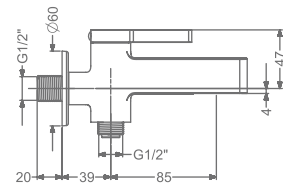

FAUCET

AGALIA

KB2211037-CG
2 INLET HI-FLOW CONCEALED
SINGLE LEVER DIVERTER TRIMS
(COMPATIBLE WITH KB2211035-CG)

₹ 5,950

KB2211016-CG
BATH SPOUT WITH FLANGE

₹ 4,750

KB2211004-CG
BIB TAP WITH FLANGE

₹ 5,300

KB2211005-CG
2 WAY BIB TAP WITH FLANGE

₹ 5,700

KB2211003-CG
ANGLE VALVE WITH FLANGE

₹ 2,400