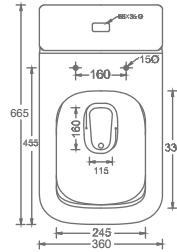

# TOILET

**KEROVIT | AURUM**  
Bathrooms you desire

ONE PIECE

**KS715SYGBSENSOR**

LEORA  
GLOSSY BLACK  
RIMLESS SIPHONIC ONE-PIECE

₹ 30,000

BASIN