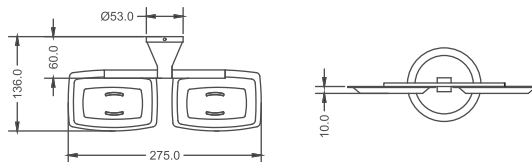

## MATTE BLACK

**KA700001-MBK**  
TOWEL RAIL 24"

₹ 4,400

**KA700003-MBK**  
TWIN ROBE HOOK

₹ 1,325

**KA700004-MBK**  
SOAP DISH

₹ 2,650

**KA700016-MBK**  
DOUBLE SOAP DISH