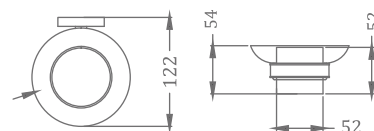

₹ 875

KA990004-CGL

SQUARE RANGE
SOAP DISH