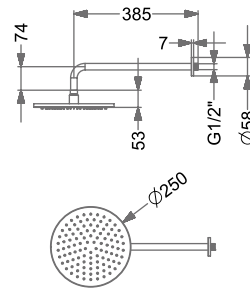

### KA570025-CP

SINGLE FUNCTION OVERHEAD SHOWER WITH 15° SHOWER ARM & WALL FLANGE (BRASS)

Rain

₹ 14,750