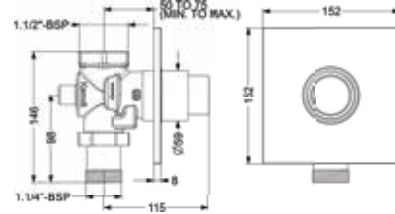

KB400001S-RG
CONCEALED SINGLE FLUSH VALVE (6 LTS.)
40 MM WITH SQUARE FLANGE