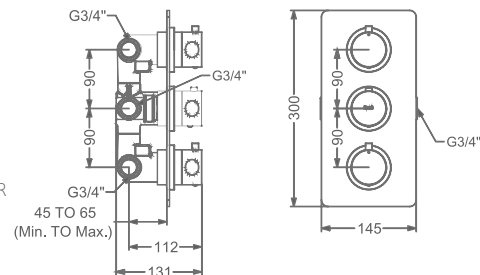

## AGALIA

**KB2211003-CP**  
ANGLE VALVE WITH FLANGE

₹ 1,750

**KB2211032-CP**  
CSC TRIMS WITH FLANGE  
(COMPATIBLE WITH KB11060  
& KB11061)

₹ 1,325

**KB22THR002-CP**  
4 OUTLET CONCEALED HI-FLOW  
THERMOSTAT BATH & SHOWER MIXER