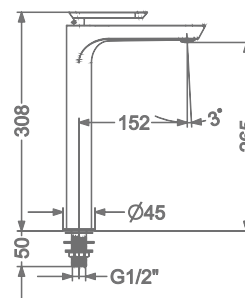

CONCEALED WALL MOUNTED  
SINGLE LEVER BASIN MIXER TRIMS  
(COMPATIBLE WITH KB2411022-MBRG)

₹ 8,800

**KB2411001-MBRG**

PILLAR TAP

₹ 6,600

**KB2411002-MBRG**

TALL PILLAR TAP

₹ 9,900