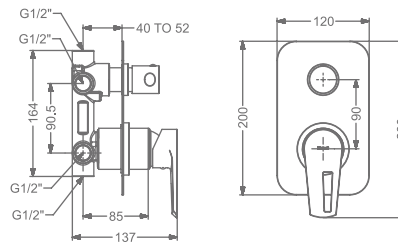

KB911056-CG
HI-FLOW CONCEALED BODY
& TRIMS FOR TRIO FUNCTION
(SHOWER & SPOUT)