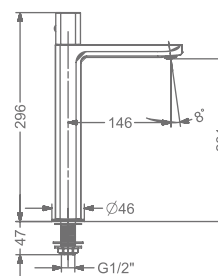

CONCEALED WALL MOUNTED  
SINGLE LEVER BASIN MIXER TRIMS  
(COMPATIBLE WITH KB2911022-GM)

₹ 9,350

**KB2911001-GM**

PILLAR TAP

₹ 7,150

**KB2911002-GM**

TALL PILLAR TAP

₹ 9,900