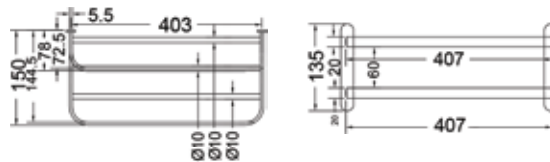

## CHROME & ROSE GOLD

**KA660008-CRG**  
CONVEX RANGE  
TOILET PAPER HOLDER

₹ 1,325

**KA660010-CRG**  
CONVEX RANGE  
TOWEL RACK 24"

₹ 8,600

**KA660011-CRG**  
CONVEX RANGE  
TOWEL RACK 18"

₹ 7,900

**KA990001-CRG**  
SQUARE RANGE  
TOWEL RAIL 24"