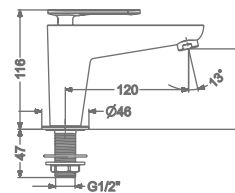

FAUCET

KEROVIT | AURUM

Bathrooms you desire

ARIUS

KB2311010-ND-GM

SINGLE LEVER BASIN MIXER
WITHOUT POP-UP

₹ 11,550

KB2311011-ND-GM

SINGLE LEVER TALL BASIN MIXER
WITHOUT POP-UP

₹ 15,400

KB2311023-GM

CONCEALED SINGLE LEVER
WALL MOUNTED BASIN MIXER TRIMS
(COMPATIBLE WITH KB2311022-GM)

₹ 8,600

KB2311001-GM

PILLAR TAP

₹ 6,800

KB2311002-GM

TALL PILLAR TAP

₹ 9,450