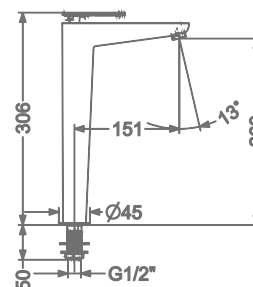

CONCEALED SINGLE LEVER  
WALL MOUNTED BASIN MIXER TRIMS  
(COMPATIBLE WITH KB2311022-CP)

₹ 6,600

**KB2311001-CP**

PILLAR TAP

₹ 4,400

**KB2311002-CP**

TALL PILLAR TAP

₹ 6,800