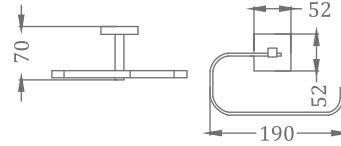

KA990005-CGL

SQUARE RANGE
TOWEL HANGER

₹ 1,550