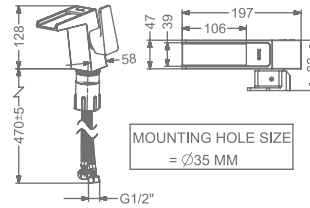

KB2611010-ND-CP

SINGLE LEVER BASIN MIXER
WITHOUT POP-UP

₹ 9,900