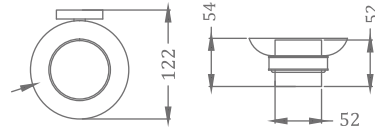

GUNMETAL

KA990004-GM
SQUARE RANGE
SOAP DISH

₹ 2,000

KA990005-GM
SQUARE RANGE
TOWEL HANGER

₹ 2,000

KA990007-GM
SQUARE RANGE
TUMBLER HOLDER

₹ 1,750

KA990009-GM
SQUARE RANGE
TOILET PAPER HOLDER

₹ 3,500

₹ 9,900

₹ 8,350