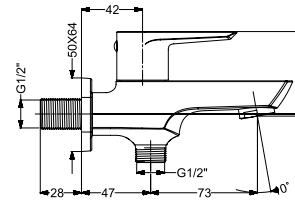

## CHIME

**KB911004-RG**  
BIB TAP WITH FLANGE

₹ 5,300

**KB911005-RG**  
2 WAY BIB TAP WITH FLANGE

₹ 5,700

**KB911003-RG**  
ANGLE VALVE WITH FLANGE

₹ 2,850

**KB911032-RG**  
CSC TRIMS WITH FLANGE  
(COMPATIBLE WITH KB11060 & KB11061)