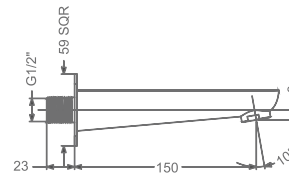

BATH SPOUT WITH FLANGE

₹ 4,750