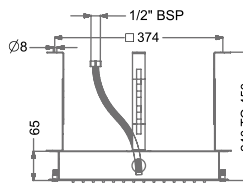

SHOWER

OVERHEAD RAIN SHOWER

KA570027-CP

SINGLE FUNCTION CEILING
SHOWER (BRASS)

Rain

₹ 36,300

KA570027-RG

SINGLE FUNCTION CEILING
SHOWER (BRASS)

Rain

₹ 43,350

KA570027-GM

SINGLE FUNCTION CEILING
SHOWER (BRASS)

Rain

₹ 45,550