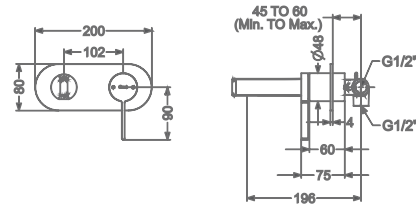

KB2211023-CG

CONCEALED SINGLE LEVER
WALL MOUNTED BASIN MIXER TRIMS
(COMPATIBLE WITH KB2211022-CG)

₹ 9,900