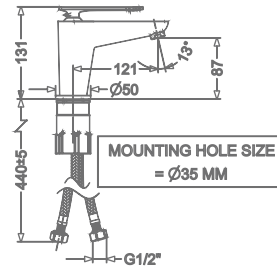

## ARIUS

**KB2311010-ND-RG**

SINGLE LEVER BASIN MIXER  
WITHOUT POP-UP

₹ 11,200

**KB2311011-ND-RG**

SINGLE LEVER TALL BASIN MIXER  
WITHOUT POP-UP

₹ 14,300

**KB2311023-RG**