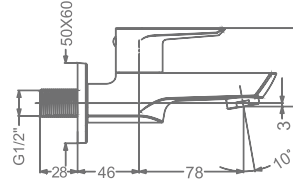

FAUCET

CHIME

KB911004-CG
BIB TAP WITH FLANGE

₹ 5,050

KB911005-CG
2 WAY BIB TAP WITH FLANGE

₹ 5,700

KB911003-CG
ANGLE VALVE WITH FLANGE

₹ 2,850

KB911032-CG
CSC TRIMS WITH FLANGE
(COMPATIBLE WITH KB11060 & KB11061)

₹ 2,400

₹ 33,000