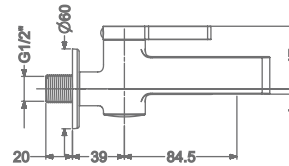

## AGALIA

**KB2211037-CG**  
2 INLET HI-FLOW CONCEALED  
SINGLE LEVER DIVERTER TRIMS  
(COMPATIBLE WITH KB2211035-CG)

₹ 5,950

**KB2211016-CG**  
BATH SPOUT WITH FLANGE

₹ 4,750

**KB2211004-CG**  
BIB TAP WITH FLANGE