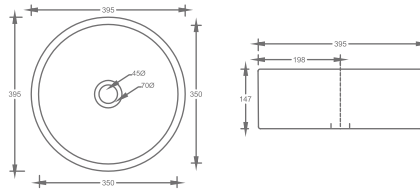

BASIN

COUNTER TOP

₹ 11,000

₹ 11,000

₹ 15,000

₹ 9,600

₹ 9,600