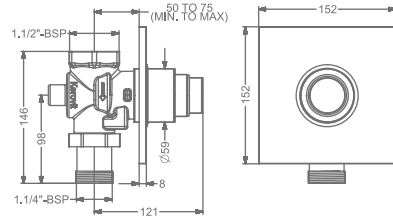

KB400002S-GM
CONCEALED DUAL FLUSH VALVE (6 / 3 LTS.)
40 MM WITH SQUARE FLANGE