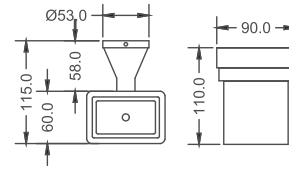

ACCESSORIES

MATTE BLACK

KA700007-MBK
TUMBLER HOLDER

₹ 2,200

KA700015-MBK
SOAP DISPENSER

₹ 3,300

KA700009-MBK
TOILET PAPER HOLDER WITH FLAP

₹ 3,300

₹ 11,000