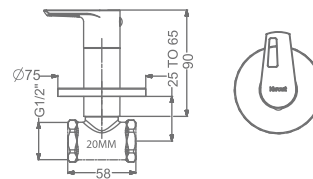

## CHIME

**KB911004-CG**  
BIB TAP WITH FLANGE

₹ 5,050

**KB911005-CG**  
2 WAY BIB TAP WITH FLANGE

₹ 5,700

**KB911003-CG**  
ANGLE VALVE WITH FLANGE

₹ 2,850

**KB911032-CG**  
CSC TRIMS WITH FLANGE  
(COMPATIBLE WITH KB11060 & KB11061)