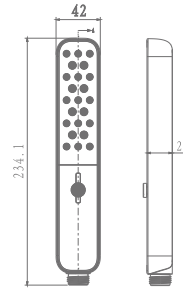

SHOWER

HAND SHOWER

KA510013-CP

HAND SHOWER (WITH HOLDER + HOSE)

₹ 4,400