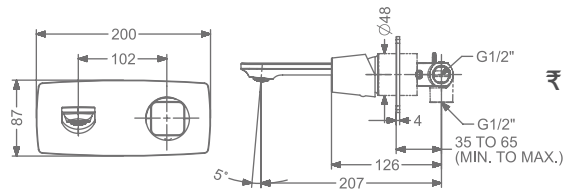

KB2911023-CP

CONCEALED WALL MOUNTED
SINGLE LEVER BASIN MIXER TRIMS
(COMPATIBLE WITH KB11022-CP)