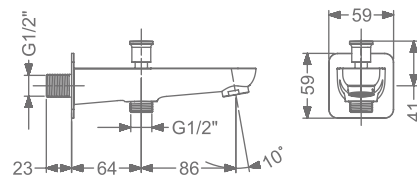

₹ 4,750

KB2311017-MBK

BATH TUB SPOUT WITH
DIVERTER & FLANGE

₹ 5,950