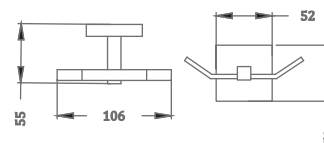

**KA990002-RG**

SQUARE RANGE  
TOWEL RAIL 18"

₹ 2,650

**KA990003-RG**

SQUARE RANGE  
ROBE HOOK

₹ 1,100