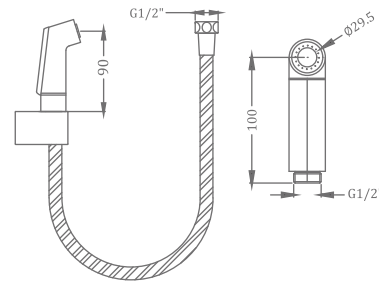

FAUCET

HEALTH FAUCET

KA580014-CG

ABS HEALTH FAUCET WITH HOOK
& 1M HOSE