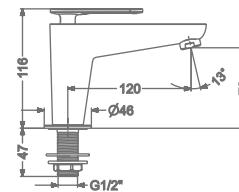

FAUCET

KEROVIT | AURUM

Bathrooms you desire

ARIUS

KB2311010-ND-CG

SINGLE LEVER BASIN MIXER
WITHOUT POP-UP

₹ 11,200

KB2311011-ND-CG

SINGLE LEVER TALL BASIN MIXER
WITHOUT POP-UP

₹ 14,300

KB2311023-CG

CONCEALED SINGLE LEVER
WALL MOUNTED BASIN MIXER TRIMS
(COMPATIBLE WITH KB2311022-CG)

₹ 8,050

KB2311001-CG

PILLAR TAP

₹ 5,950

KB2311002-CG

TALL PILLAR TAP

₹ 9,350