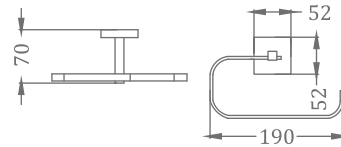

GUNMETAL

KA990004-GM
SQUARE RANGE
SOAP DISH

₹ 2,000

KA990005-GM
SQUARE RANGE
TOWEL HANGER

₹ 2,000

KA990007-GM
SQUARE RANGE
TUMBLER HOLDER

₹ 1,750

KA990009-GM
SQUARE RANGE
TOILET PAPER HOLDER

₹ 3,500

₹ 9,900

₹ 8,350