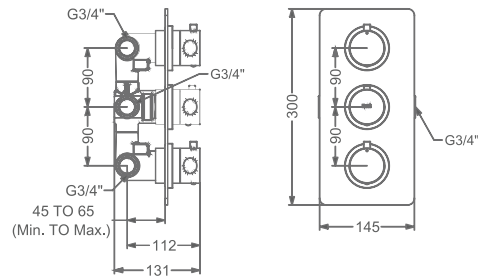

## AGALIA

**KB2211005-GM**  
2 WAY BIB TAP WITH FLANGE

₹ 5,950

**KB2211003-GM**  
ANGLE VALVE WITH FLANGE

₹ 2,650

**KB2211032-GM**  
CSC TRIMS WITH FLANGE  
(COMPATIBLE WITH KB11060 & KB11061)

₹ 2,400

**KB22THR002-GM**  
4 OUTLET CONCEALED HI-FLOW  
THERMOSTAT BATH & SHOWER MIXER