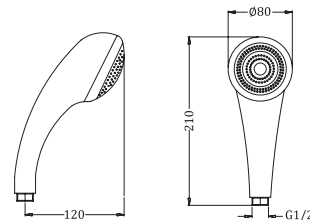

## HAND SHOWER

**KA510001-RG**  
HAND SHOWER WITH HOOK  
& 1.5 M SS HOSE

₹ 4,400

**KA510001-CG**  
HAND SHOWER WITH HOOK  
& 1.5 M SS HOSE

₹ 4,400

**KA510001-GM**  
HAND SHOWER WITH HOOK  
& 1.5 M SS HOSE

₹ 4,400