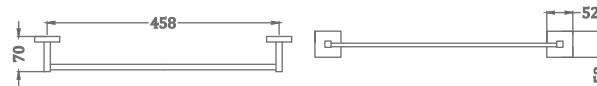

KA990001-CRG
SQUARE RANGE
TOWEL RAIL 24"

KA990002-CRG
SQUARE RANGE
TOWEL RAIL 18"

₹ 2,400