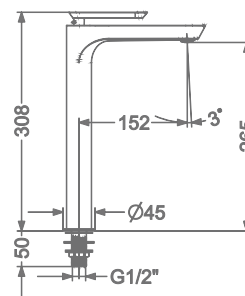

CONCEALED WALL MOUNTED  
SINGLE LEVER BASIN MIXER TRIMS  
(COMPATIBLE WITH KB2411022-CRG)

₹ 8,250

**KB2411001-CRG**

PILLAR TAP

₹ 6,150

**KB2411002-CRG**

TALL PILLAR TAP

₹ 9,450