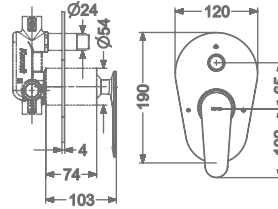

FAUCET

ARIUS

KB2311037-RG
2 INLET HI-FLOW CONCEALED
SINGLE LEVER DIVERTER TRIMS
(COMPATIBLE WITH KB2311035-RG)

₹ 5,700

KB2311056-RG
HI-FLOW CONCEALED BODY
& TRIMS FOR TRIO FUNCTION
(SHOWER & SPOUT)

₹ 15,400

KB2311016-RG
BATH SPOUT WITH FLANGE

₹ 4,750

KB2311017-RG
BATH TUB SPOUT WITH
DIVERTER & FLANGE

₹ 5,950

KB2311004-RG
BIB TAP WITH FLANGE

₹ 6,150