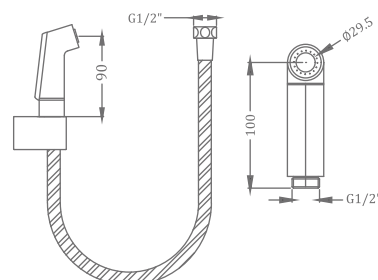

₹ 5,500

**KA580023-GM**  
HEALTH FAUCET (BRASS)  
WITH HOOK & 1 M HOSE

₹ 6,050

**KA580014-RG**  
ABS HEALTH FAUCET WITH HOOK  
& 1 M HOSE

₹ 3,500