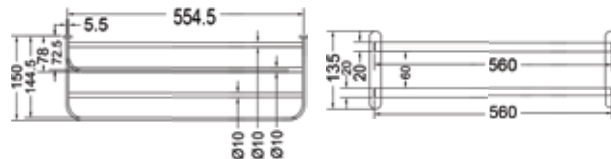

CONVEX RANGE  
TOWEL RACK 24"

₹ 9,000

**KA660011-RG**

CONVEX RANGE  
TOWEL RACK 18"

₹ 8,600

**KA990001-RG**

SQUARE RANGE  
TOWEL RAIL 24"

₹ 3,100