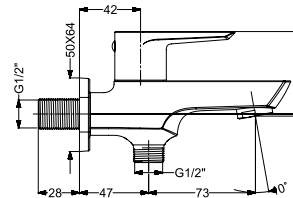

## CHIME

**KB911004-CG**  
BIB TAP WITH FLANGE

₹ 5,050

**KB911005-CG**  
2 WAY BIB TAP WITH FLANGE

₹ 5,700

**KB911003-CG**  
ANGLE VALVE WITH FLANGE

₹ 2,850

**KB911032-CG**  
CSC TRIMS WITH FLANGE  
(COMPATIBLE WITH KB11060 & KB11061)