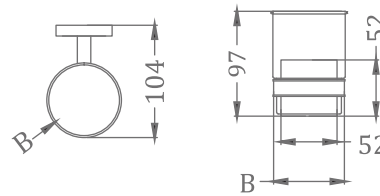

## CHROME & GOLD

**KA990005-CGL**

SQUARE RANGE  
TOWEL HANGER

₹ 1,550

**KA990007-CGL**

SQUARE RANGE  
TUMBLER HOLDER

₹ 1,550

**KA990009-CGL**