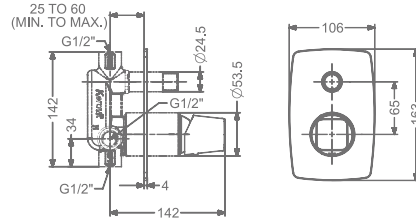

### KB2911037-RG

2 INLET HI-FLOW CONCEALED SINGLE LEVER DIVERTER TRIMS (COMPATIBLE WITH KB911035-RG)

₹ 5,950