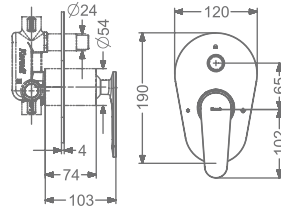

KB2311037-GM

2 INLET HI-FLOW CONCEALED
SINGLE LEVER DIVERTER TRIMS
(COMPATIBLE WITH KB2311035-GM)

₹ 5,950