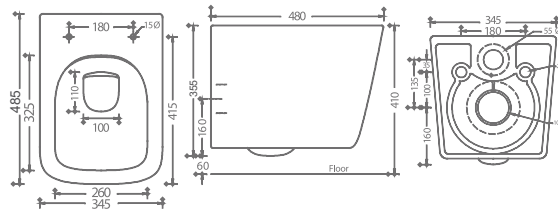

LARKIN  
GLOSSY WHITE  
TORNADO WALL HUNG

₹ 21,400

**KSP121-GW**

BLANCHE  
GLOSSY WHITE  
RIMLESS WALL-HUNG  
WITH FISCHER SET

₹ 15,500

**KAJ0370-GW**

CRAIG  
RIMLESS WALL-HUNG  
WITH SLIM UF SEAT COVER

₹ 18,000