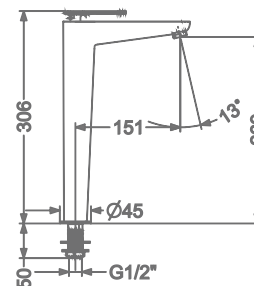

KB2311002-GM

TALL PILLAR TAP