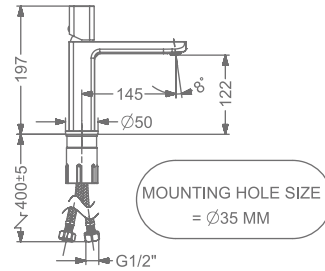

### AMELIA

**KB2911010-ND-GM**

SINGLE LEVER BASIN MIXER  
WITHOUT POP-UP

₹ 12,100

**KB2911011-ND-GM**

SINGLE LEVER TALL BASIN MIXER  
WITHOUT POP-UP

₹ 16,150

**KB2911023-GM**