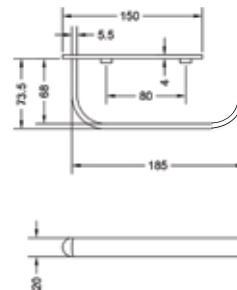

CONVEX RANGE  
ROBE HOOK

₹ 875

**KA660004-GM**

CONVEX RANGE  
SOAP DISH

₹ 3,100

**KA660005-GM**

CONVEX RANGE  
TOWEL RING

₹ 2,200