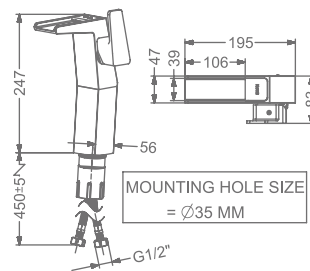

KB2611011-ND-CP

SINGLE LEVER TALL BASIN MIXER
WITHOUT POP-UP

₹ 13,000