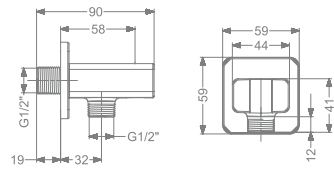

ALLIED PRODUCTS

KA940008-GM
ABS ROUND SHOWER ARM
(COMPATIBLE WITH KA570037-GM)

₹ 11,000

KA940008-MB
ABS ROUND SHOWER ARM
(COMPATIBLE WITH KA570037-MB)

₹ 11,000

KA940007-RG
KA940007-GM
CEILING MOUNTED SHOWER ARM (230 MM)

₹ 1,100
₹ 1,300

KBWOS0001-CP
WALL OUTLET WITH
SHOWER HOLDER

₹ 2,000

KBWOS0001-RG
WALL OUTLET WITH
SHOWER HOLDER

₹ 3,100