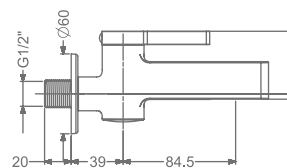

FAUCET

AGALIA

KB2211001-GM
PILLAR TAP

₹ 5,700

KB2211002-GM
TALL PILLAR TAP

₹ 8,600

KB2211037-GM
2 INLET HI-FLOW CONCEALED
SINGLE LEVER DIVERTER TRIMS
(COMPATIBLE WITH KB2211035-GM)

₹ 6,150

KB2211016-GM
BATH SPOUT WITH FLANGE

₹ 4,950

KB2211004-GM
BIB TAP WITH FLANGE

₹ 5,500