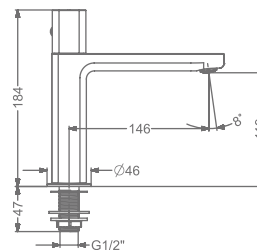

FAUCET

KEROVIT | AURUM

Bathrooms you desire

AMELIA

KB2911010-ND-MBK

SINGLE LEVER BASIN MIXER
WITHOUT POP-UP

₹ 11,550

MOUNTING HOLE SIZE
= Ø35 MM

KB2911011-ND-MBK

SINGLE LEVER TALL BASIN MIXER
WITHOUT POP-UP

₹ 15,400

MOUNTING HOLE SIZE
= Ø35 MM

KB2911023-MBK

CONCEALED WALL MOUNTED
SINGLE LEVER BASIN MIXER TRIMS
(COMPATIBLE WITH KB2911022-MBK)

₹ 8,450

KB2911001-MBK

PILLAR TAP

₹ 6,250

KB2911002-MBK

TALL PILLAR TAP

₹ 9,900