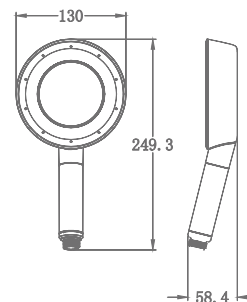

KA510014-MB
SF LED HAND SHOWER WITH HOSE PIPE

₹ 6,600