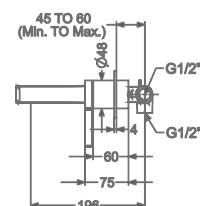

KB2211023-GM

CONCEALED SINGLE LEVER
WALL MOUNTED BASIN MIXER TRIMS
(COMPATIBLE WITH KB2211022-GM)