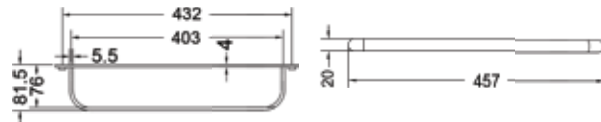

## GUNMETAL

**KA660001-GM**

CONVEX RANGE  
TOWEL RAIL 24"

₹ 5,950

**KA660002-GM**

CONVEX RANGE  
TOWEL RAIL 18"

₹ 5,050

**KA660003-GM**