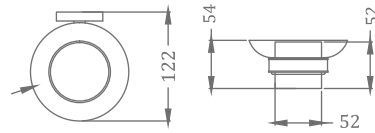

ACCESSORIES

ROSE GOLD

KA990004-RG
SQUARE RANGE
SOAP DISH

₹ 2,000

KA990005-RG
SQUARE RANGE
TOWEL HANGER

₹ 1,750

KA990007-RG
SQUARE RANGE
TUMBLER HOLDER

₹ 1,750

KA990009-RG
SQUARE RANGE
TOILET PAPER HOLDER

₹ 3,300

₹ 9,500

₹ 7,900