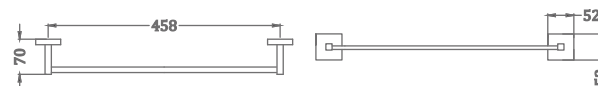

ACCESSORIES

KEROVIT | AURUM

Bathrooms you desire

ROSE GOLD

KA930009-RG

ROUND RANGE
SOAP DISPENSER

₹ 4,400

KA660008-RG

CONVEX RANGE
TOILET PAPER HOLDER

₹ 1,550

KA660010-RG

CONVEX RANGE
TOWEL RACK 24"

₹ 9,000

KA660011-RG

CONVEX RANGE
TOWEL RACK 18"

₹ 8,600

KA990001-RG

SQUARE RANGE
TOWEL RAIL 24"

₹ 3,100

KA990002-RG

SQUARE RANGE
TOWEL RAIL 18"

₹ 2,650

KA990003-RG

SQUARE RANGE
ROBE HOOK

₹ 1,100