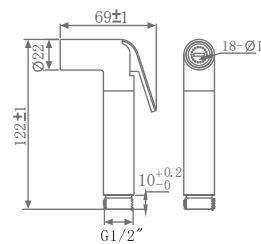

## HEALTH FAUCET

**KA580012-CP**  
HEALTH FAUCET (BRASS)  
WITH HOOK & 1 M HOSE

₹ 2,650

**KA580012-RG**  
HEALTH FAUCET (BRASS)  
WITH HOOK & 1 M HOSE

₹ 4,850

**KA580012-CG**  
HEALTH FAUCET (BRASS)  
WITH HOOK & 1 M HOSE