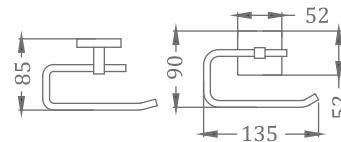

₹ 3,300

**KA990010-RG**  
SQUARE RANGE  
TOWEL RACK 24"

₹ 9,500

**KA990011-RG**  
SQUARE RANGE  
TOWEL RACK 18"

₹ 7,900