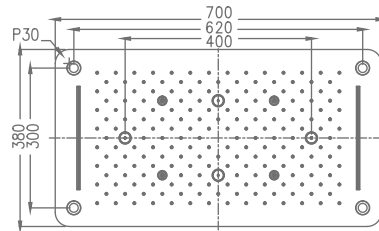

SHOWER

OVERHEAD RAIN SHOWER

KA600001-8-CP

THREE FUNCTIONS CEILING SHOWER
WITH CHROMOTHERAPY - SS
(RAIN, TWO WATERFALL & FOUR MISTS)

Rain Waterfall Mist

₹ 62,900

KA600001-8-RG

THREE FUNCTIONS CEILING SHOWER
WITH CHROMOTHERAPY - SS
(RAIN, TWO WATERFALL & FOUR MISTS)

Rain Waterfall Mist

₹ 68,850

KA600001-8-CG

THREE FUNCTIONS CEILING SHOWER
WITH CHROMOTHERAPY - SS
(RAIN, TWO WATERFALL & FOUR MISTS)

Rain Waterfall Mist

₹ 68,850

KA600001-8-GM

THREE FUNCTIONS CEILING SHOWER
WITH CHROMOTHERAPY - SS
(RAIN, TWO WATERFALL & FOUR MISTS)

Rain Waterfall Mist

₹ 71,950