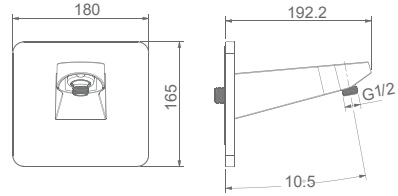

## ALLIED PRODUCTS

**KA940008-GM**  
ABS ROUND SHOWER ARM  
(COMPATIBLE WITH KA570037-GM)

₹ 11,000

**KA940008-MB**  
ABS ROUND SHOWER ARM  
(COMPATIBLE WITH KA570037-MB)

₹ 11,000

**KA940007-RG**  
**KA940007-GM**  
CEILING MOUNTED SHOWER ARM (230 MM)