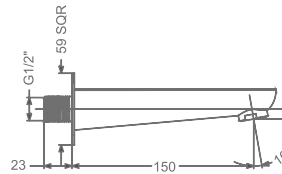

KB2311016-CG

BATH SPOUT WITH FLANGE

₹ 4,750