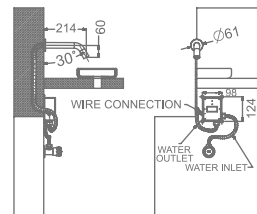

SENSOR

KBMST001-CP
WALL MOUNTED SENSOR TAP

₹ 12,650

KBMST001-RG
WALL MOUNTED SENSOR TAP

₹ 13,750

KBMST001-CG
WALL MOUNTED SENSOR TAP

₹ 15,050

KBMST001-GM
WALL MOUNTED SENSOR TAP

₹ 14,300