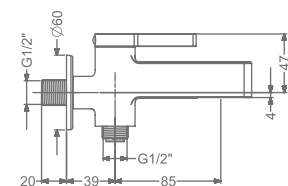

FAUCET

AGALIA

KB2211036-CP

3 INLET CONCEALED SINGLE LEVER
BATH & SHOWER MIXER TRIMS
(COMPATIBLE WITH KB2211034-CP)

₹ 4,400

KB2211037-CP

2 INLET HI-FLOW CONCEALED
SINGLE LEVER DIVERTER TRIMS
(COMPATIBLE WITH KB2211035-CP)

₹ 4,600

KB2211016-CP

BATH SPOUT WITH FLANGE

₹ 3,100

KB2211004-CP

BIB TAP WITH FLANGE

₹ 3,300

KB2211005-CP

2 WAY BIB TAP WITH FLANGE

₹ 3,500