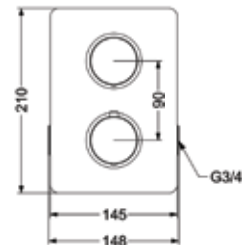

## THERMOSTAT

**KBTHR001-RG**  
2 OUTLET CONCEALED  
HI-FLOW THERMOSTATIC  
BATH & SHOWER MIXER

₹ 26,950

**KBTHR001-GM**  
2 OUTLET CONCEALED  
HI-FLOW THERMOSTATIC  
BATH & SHOWER MIXER

₹ 26,950