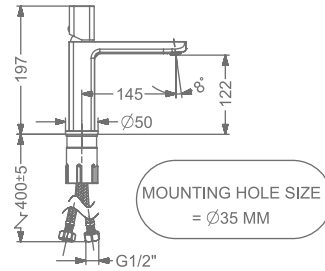

KB2911010-ND-CG

SINGLE LEVER BASIN MIXER
WITHOUT POP-UP

₹ 11,550