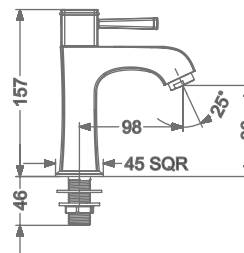

KB2511001-CGL

PILLAR TAP

₹ 5,950