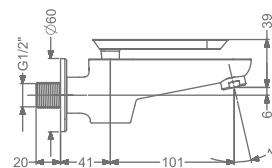

### KB2411004-MBRG

BIB TAP WITH FLANGE

₹ 5,500