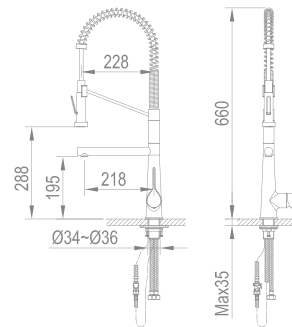

## SINK MIXER

**KA740004-CP**  
SINGLE LEVER PULL OUT  
2 WAY SINK MIXER

₹ 33,000

**KA740004-GM**  
SINGLE LEVER PULL OUT  
2 WAY SINK MIXER

₹ 38,500

**KA740005-CP**  
SINGLE LEVER PULL OUT  
SINK MIXER

₹ 22,000