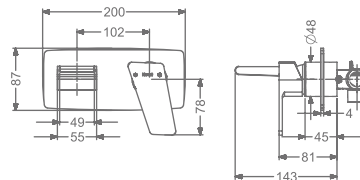

KB2611023-CG

CONCEALED WALL MOUNTED
SINGLE LEVER BASIN MIXER TRIMS
(COMPATIBLE WITH KB2611022-CG)

₹ 11,000