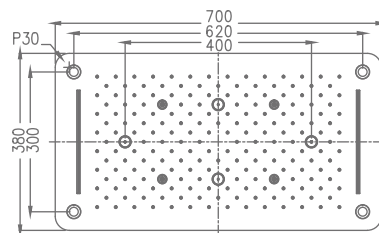

SHOWER

OVERHEAD RAIN SHOWER

KA600001-8-CP

THREE FUNCTIONS CEILING SHOWER
WITH CHROMOTHERAPY - SS
(RAIN, TWO WATERFALL & FOUR MISTS)

Rain Waterfall Mist

₹ 62,900

KA600001-8-RG

THREE FUNCTIONS CEILING SHOWER
WITH CHROMOTHERAPY - SS
(RAIN, TWO WATERFALL & FOUR MISTS)

Rain Waterfall Mist

₹ 68,850

KA600001-8-CG

THREE FUNCTIONS CEILING SHOWER
WITH CHROMOTHERAPY - SS
(RAIN, TWO WATERFALL & FOUR MISTS)

Rain Waterfall Mist

₹ 68,850

KA600001-8-GM

THREE FUNCTIONS CEILING SHOWER
WITH CHROMOTHERAPY - SS
(RAIN, TWO WATERFALL & FOUR MISTS)

Rain Waterfall Mist

₹ 71,950