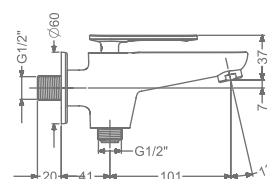

KB2411005-MBRG

2 WAY BIB TAP WITH FLANGE