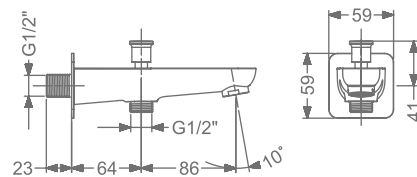

KB2311017-CG

BATH TUB SPOUT WITH
DIVERTER & FLANGE

₹ 5,950