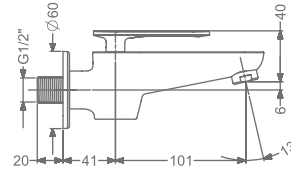

## ARIUS

**KB2311004-CP**  
BIB TAP WITH FLANGE

₹ 3,750

**KB2311005-CP**  
2 WAY BIB TAP WITH FLANGE

₹ 4,200

**KB2311003-CP**  
ANGLE VALVE WITH FLANGE

₹ 2,000

**KB2311032-CP**  
CSC TRIMS WITH FLANGE  
(COMPATIBLE WITH KB11060  
& KB11061)