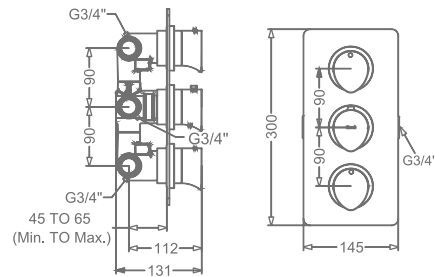

## ARIUS

**KB2311005-GM**  
2 WAY BIB TAP WITH FLANGE

₹ 7,150

**KB2311003-GM**  
ANGLE VALVE WITH FLANGE

₹ 3,500

**KB2311032-GM**  
CSC TRIMS WITH FLANGE  
(COMPATIBLE WITH KB11060 & KB11061)

₹ 2,550

**KB23THR002-GM**  
4 OUTLET CONCEALED HI-FLOW  
THERMOSTAT BATH & SHOWER MIXER