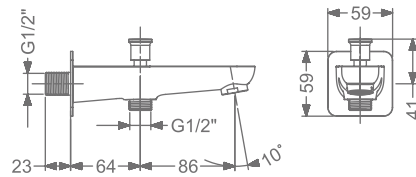

₹ 4,750

KB2311017-RG
BATH TUB SPOUT WITH
DIVERTER & FLANGE

₹ 5,950