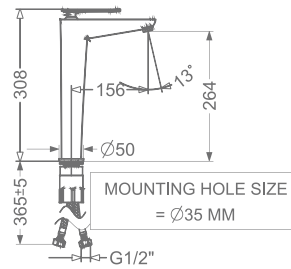

## ARIUS

**KB2311010-ND-CP**

SINGLE LEVER BASIN MIXER  
WITHOUT POP-UP

₹ 7,050

**KB2311011-ND-CP**

SINGLE LEVER TALL BASIN MIXER  
WITHOUT POP-UP

₹ 9,250

**KB2311023-CP**