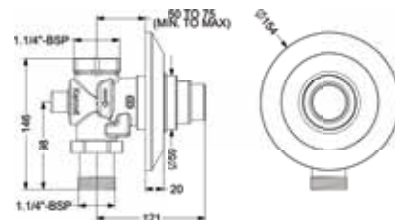

₹ 7,700

KB320002R-RG
CONCEALED DUAL FLUSH VALVE (6 / 3 LTS.)
32 MM WITH ROUND FLANGE

₹ 7,700