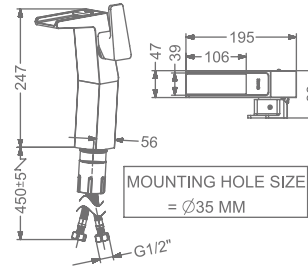

KB2611011-ND-GM

SINGLE LEVER TALL BASIN MIXER
WITHOUT POP-UP

₹ 17,600