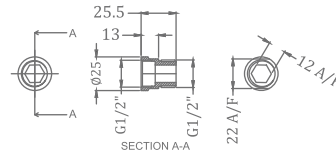

₹ 1,550
₹ 1,550

KA970005-RG
KA970005-GM
EXTENSION NIPPLE (1")

₹ 220
₹ 220

KA970006-RG
KA970006-GM
EXTENSION NIPPLE (1.5")