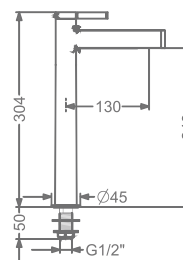

CONCEALED SINGLE LEVER  
WALL MOUNTED BASIN MIXER TRIMS  
(COMPATIBLE WITH KB2211022-CP)

₹ 6,600

**KB2211001-CP**

PILLAR TAP

₹ 3,950

**KB2211002-CP**

TALL PILLAR TAP

₹ 5,700