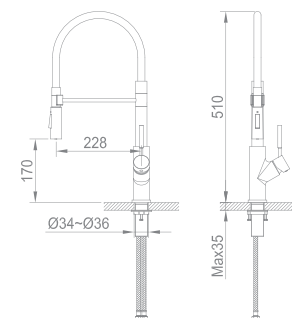

FAUCET

SINK MIXER

KA740004-CP
SINGLE LEVER PULL OUT
2 WAY SINK MIXER

₹ 33,000

KA740004-GM
SINGLE LEVER PULL OUT
2 WAY SINK MIXER

₹ 38,500

KA740005-CP
SINGLE LEVER PULL OUT
SINK MIXER

₹ 22,000

KA740005-GM
SINGLE LEVER PULL OUT
SINK MIXER

₹ 27,500