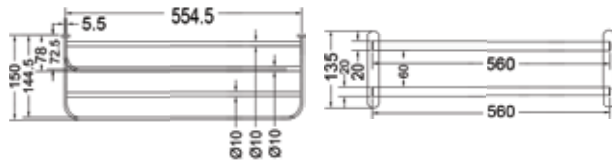

## CHROME & GOLD

**KA660008-CGL**

CONVEX RANGE  
TOILET PAPER HOLDER

₹ 1,325

**KA660010-CGL**

CONVEX RANGE  
TOWEL RACK 24"

₹ 8,600

**KA660011-CGL**