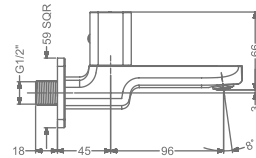

KB2911004-GM

BIB TAP WITH FLANGE

₹ 6,600