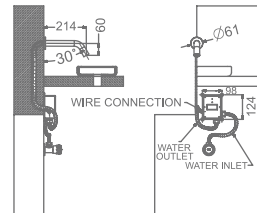

SENSOR

KBMST001-CP
WALL MOUNTED SENSOR TAP

₹ 12,650

KBMST001-RG
WALL MOUNTED SENSOR TAP

₹ 13,750

KBMST001-CG
WALL MOUNTED SENSOR TAP

₹ 15,050

KBMST001-GM
WALL MOUNTED SENSOR TAP

₹ 14,300