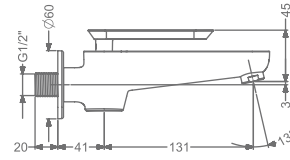

FAUCET

ALANA

KB2411033-CRG

LONG BODY BIB TAP

₹ 4,750

KB2411003-CRG

ANGLE VALVE WITH FLANGE

₹ 3,100

KB2411032-CRG

CSC TRIMS WITH FLANGE
(COMPATIBLE WITH KB11060
& KB11061)

₹ 2,550