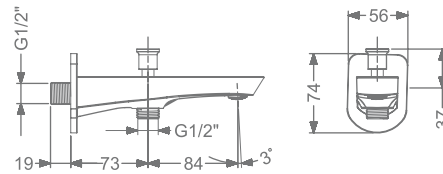

KB2411017-CRG

BATH TUB SPOUT WITH
DIVERTER & FLANGE

₹ 5,300