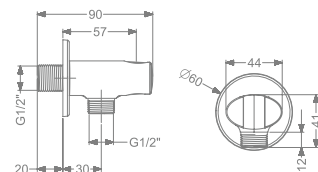

WALL OUTLET WITH SHOWER HOLDER

₹ 2,400

**KBWOR0001-GM**

WALL OUTLET WITH SHOWER HOLDER

₹ 2,400

**KA870002-RG**  
**KA870002-GM**

BOTTLE TRAP (9" / 12")

₹ 3,950