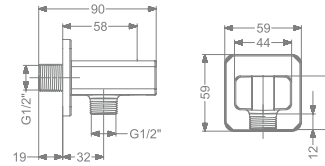

WALL OUTLET WITH SHOWER HOLDER

₹ 3,100