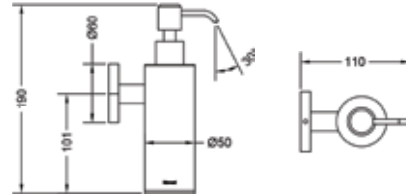

ROSE GOLD

KA990015-RG
SQUARE RANGE
SOAP DISPENSER

₹ 5,300