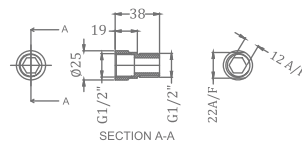

ALLIED PRODUCTS

KA870005-RG
KA870005-GM
WASTE COUPLING (130 MM - HALF THREAD)

₹ 1,550
₹ 1,550

KA870006-RG
KA870006-GM
WASTE COUPLING (130 MM - FULL THREAD)

₹ 1,550
₹ 1,550

KA970005-RG
KA970005-GM
EXTENSION NIPPLE (1")

₹ 220
₹ 220

KA970006-RG
KA970006-GM
EXTENSION NIPPLE (1.5")

₹ 275
₹ 275