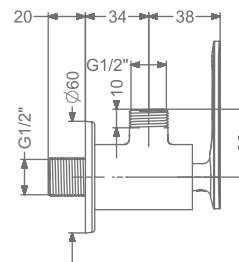

## ARIUS

**KB2311005-RG**  
2 WAY BIB TAP WITH FLANGE

₹ 6,600

**KB2311003-RG**  
ANGLE VALVE WITH FLANGE

₹ 3,300

**KB2311032-RG**  
CSC TRIMS WITH FLANGE  
(COMPATIBLE WITH KB11060  
& KB11061)

₹ 2,200

**KB23THR002-RG**  
4 OUTLET CONCEALED HI-FLOW  
THERMOSTAT BATH & SHOWER MIXER