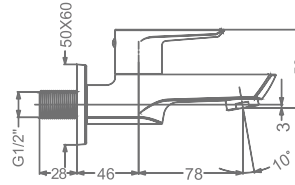

FAUCET

CHIME

KB911004-RG
BIB TAP WITH FLANGE

₹ 5,300

KB911005-RG
2 WAY BIB TAP WITH FLANGE

₹ 5,700

KB911003-RG
ANGLE VALVE WITH FLANGE

₹ 2,850

KB911032-RG
CSC TRIMS WITH FLANGE
(COMPATIBLE WITH KB11060 & KB11061)

₹ 2,650

₹ 33,000