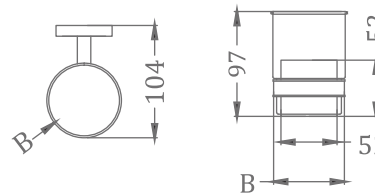

KA990007-RG
SQUARE RANGE
TUMBLER HOLDER