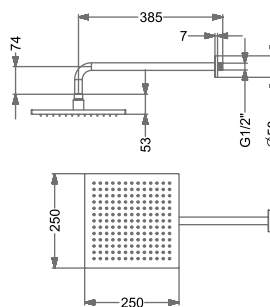

SHOWER

OVERHEAD RAIN SHOWER

KA570026-CP

SINGLE FUNCTION OVERHEAD SHOWER WITH 15" SHOWER ARM & WALL FLANGE (BRASS)

Rain

₹ 15,200

KA570026-RG

SINGLE FUNCTION OVERHEAD SHOWER WITH 15" SHOWER ARM & WALL FLANGE (BRASS)

Rain

₹ 18,500

KA570026-CG

SINGLE FUNCTION OVERHEAD SHOWER WITH 15" SHOWER ARM & WALL FLANGE (BRASS)

Rain

₹ 18,500

KA570026-GM

SINGLE FUNCTION OVERHEAD SHOWER WITH 15" SHOWER ARM & WALL FLANGE (BRASS)

Rain

₹ 19,600