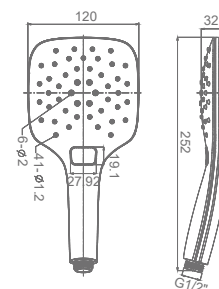

SHOWER

HAND SHOWER

KA510010-MB
HAND SHOWER

₹ 4,400

KA510011-MB
HAND SHOWER (WITH HOLDER + HOSE)

₹ 4,400

KA520010-CP
3 FLOW HAND SHOWER+HOOK+HOSE PIPE

₹ 3,850

KA520010-MB
3 FLOW HAND SHOWER+HOOK+HOSE PIPE

₹ 4,950

KA510011-CP
3 FUNCTION ABS HAND SHOWER WHITE

₹ 4,400