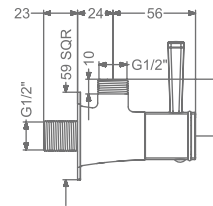

## AOIFE

**KB2511037-CGL**  
2 INLET HI-FLOW CONCEALED  
SINGLE LEVER DIVERTER TRIMS  
(COMPATIBLE WITH KB2511035-CGL)

₹ 6,400

**KB2511016-CGL**  
BATH SPOUT WITH FLANGE

₹ 5,500

**KB2511003-CGL**  
ANGLE VALVE WITH FLANGE