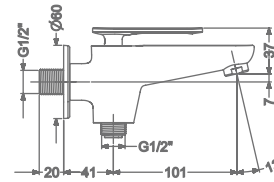

FAUCET

ARIUS

KB2311005-RG
2 WAY BIB TAP WITH FLANGE

₹ 6,600

KB2311003-RG
ANGLE VALVE WITH FLANGE

₹ 3,300

KB2311032-RG
CSC TRIMS WITH FLANGE
(COMPATIBLE WITH KB11060
& KB11061)

₹ 2,200

₹ 31,350