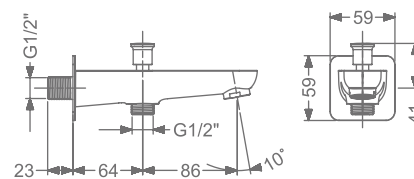

KB2311017-CP

BATH TUB SPOUT WITH
DIVERTER & FLANGE