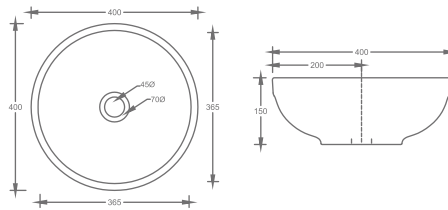

## COUNTER TOP

**ZS00S2**  
ART BASIN

₹ 11,000

**ZS30**  
ART BASIN

₹ 11,000

**ZS47**  
ART BASIN

₹ 15,000

**ZS4**  
ART BASIN