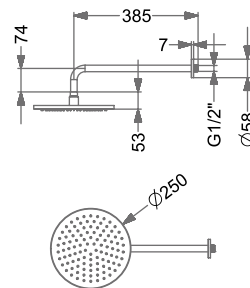

SHOWER

OVERHEAD RAIN SHOWER

KA570025-CP

SINGLE FUNCTION OVERHEAD SHOWER WITH 15° SHOWER ARM & WALL FLANGE (BRASS)

Rain

₹ 14,750

KA570025-RG

SINGLE FUNCTION OVERHEAD SHOWER WITH 15° SHOWER ARM & WALL FLANGE (BRASS)

Rain

₹ 17,600

KA570025-CG

SINGLE FUNCTION OVERHEAD SHOWER WITH 15° SHOWER ARM & WALL FLANGE (BRASS)

Rain

₹ 17,600

KA570025-GM

SINGLE FUNCTION OVERHEAD SHOWER WITH 15° SHOWER ARM & WALL FLANGE (BRASS)

Rain

₹ 18,500