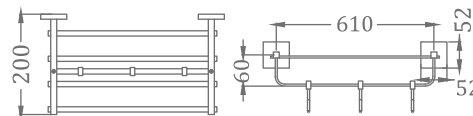

SQUARE RANGE  
TOILET PAPER HOLDER

₹ 2,200

**KA990010-CRG**

SQUARE RANGE  
TOWEL RACK 24"

₹ 8,600

**KA990011-CRG**

SQUARE RANGE  
TOWEL RACK 18"

₹ 7,250