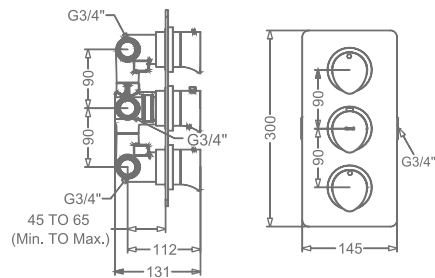

## ARIUS

**KB2311005-MBK**  
2 WAY BIB TAP WITH FLANGE

₹ 6,600

**KB2311003-MBK**  
ANGLE VALVE WITH FLANGE

₹ 3,300

**KB2311032-MBK**  
CSC TRIMS WITH FLANGE  
(COMPATIBLE WITH KB11060  
& KB11061)

₹ 2,200

**KB23THR002-MBK**  
4 OUTLET CONCEALED HI-FLOW  
THERMOSTAT BATH & SHOWER MIXER