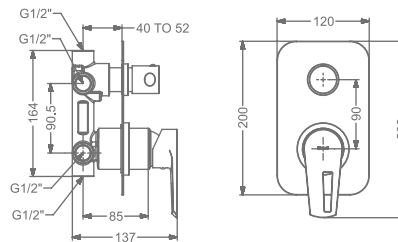

KB911056-RG
HI-FLOW CONCEALED BODY
& TRIMS FOR TRIO FUNCTION
(SHOWER & SPOUT)