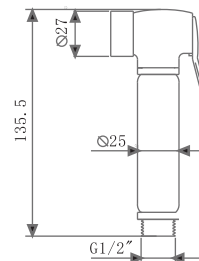

FAUCET

HEALTH FAUCET

KA580023-CP
HEALTH FAUCET (BRASS)
WITH HOOK & 1 M HOSE

₹ 2,650

KA580023-RG
HEALTH FAUCET (BRASS)
WITH HOOK & 1 M HOSE

₹ 5,500

KA580023-CG
HEALTH FAUCET (BRASS)
WITH HOOK & 1 M HOSE

₹ 5,500

KA580023-GM
HEALTH FAUCET (BRASS)
WITH HOOK & 1 M HOSE

₹ 6,050

KA580014-RG
ABS HEALTH FAUCET WITH HOOK
& 1 M HOSE

₹ 3,500