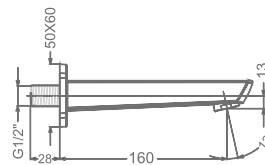

₹ 5,950

**KB911056-CG**  
HI-FLOW CONCEALED BODY  
& TRIMS FOR TRIO FUNCTION  
(SHOWER & SPOUT)

₹ 14,300

**KB911016-CG**  
BATH SPOUT WITH FLANGE

₹ 4,200

**KB911017-CG**  
BATH TUB SPOUT WITH  
DIVERTER & FLANGE