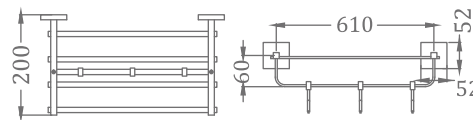

₹ 3,300

**KA990010-RG**  
SQUARE RANGE  
TOWEL RACK 24"

₹ 9,500

**KA990011-RG**  
SQUARE RANGE  
TOWEL RACK 18"

₹ 7,900