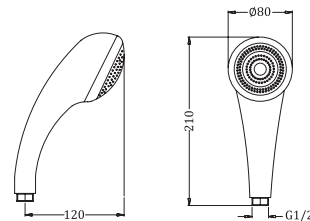

## HAND SHOWER

**KA510001-RG**  
HAND SHOWER WITH HOOK  
& 1.5 M SS HOSE

₹ 4,400

**KA510001-CG**  
HAND SHOWER WITH HOOK  
& 1.5 M SS HOSE

₹ 4,400

**KA510001-GM**  
HAND SHOWER WITH HOOK  
& 1.5 M SS HOSE

₹ 4,400