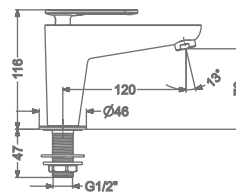

CONCEALED SINGLE LEVER  
WALL MOUNTED BASIN MIXER TRIMS  
(COMPATIBLE WITH KB2311022-RG)

₹ 8,050

**KB2311001-RG**

PILLAR TAP

₹ 5,950

**KB2311002-RG**

TALL PILLAR TAP

₹ 9,350