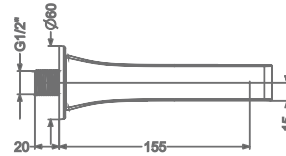

## AGALIA

**KB2211037-CG**  
2 INLET HI-FLOW CONCEALED  
SINGLE LEVER DIVERTER TRIMS  
(COMPATIBLE WITH KB2211035-CG)

₹ 5,950

**KB2211016-CG**  
BATH SPOUT WITH FLANGE

₹ 4,750

**KB2211004-CG**  
BIB TAP WITH FLANGE