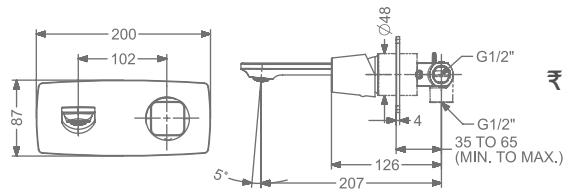

KB2911023-RG

CONCEALED WALL MOUNTED
SINGLE LEVER BASIN MIXER TRIMS
(COMPATIBLE WITH KB911022-RG)