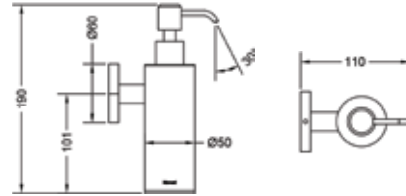

GUNMETAL

KA990015-GM
SQUARE RANGE
SOAP DISPENSER

₹ 5,500