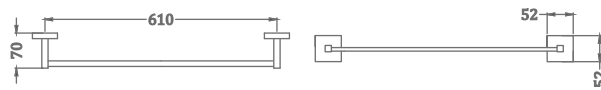

CONVEX RANGE  
TOWEL RACK 18"

₹ 7,900

**KA990001-CGL**

SQUARE RANGE  
TOWEL RAIL 24"

₹ 3,100

**KA990002-CGL**

SQUARE RANGE  
TOWEL RAIL 18"

₹ 2,400