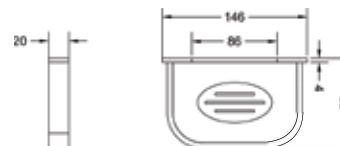

CONVEX RANGE  
ROBE HOOK

₹ 650

**KA660004-CGL**

CONVEX RANGE  
SOAP DISH

₹ 2,200

**KA660005-CGL**

CONVEX RANGE  
TOWEL RING

₹ 1,750