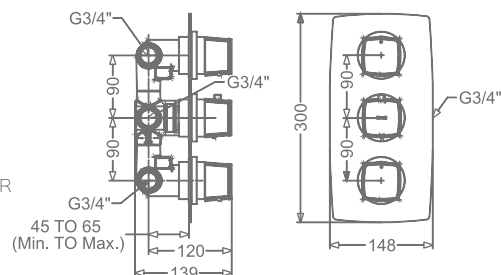

₹ 3,300

**KB2511032-CGL**  
CSC TRIMS WITH FLANGE  
(COMPATIBLE WITH KB111060  
& KB111061)

₹ 2,400

**KB25THS003-CGL**  
4 OUTLET CONCEALED HI-FLOW  
THERMOSTAT BATH & SHOWER MIXER

₹ 37,950