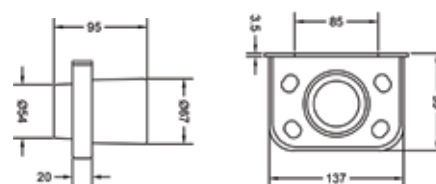

KA660007-CGL

CONVEX RANGE
TUMBLER HOLDER