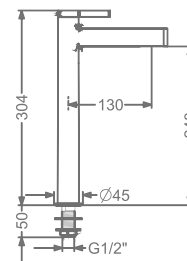

CONCEALED SINGLE LEVER  
WALL MOUNTED BASIN MIXER TRIMS  
(COMPATIBLE WITH KB2211022-CG)

₹ 9,900

**KB2211001-CG**

PILLAR TAP

₹ 5,500

**KB2211002-CG**

TALL PILLAR TAP

₹ 8,050