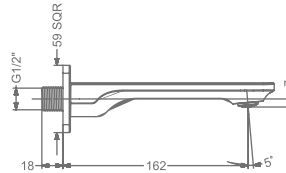

KB2911016-CG

BATH SPOUT WITH FLANGE

₹ 4,950