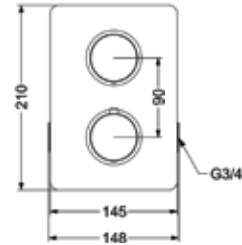

FAUCET

THERMOSTAT

KBTHR001-RG
2 OUTLET CONCEALED
HI-FLOW THERMOSTATIC
BATH & SHOWER MIXER

₹ 26,950

KBTHR001-GM
2 OUTLET CONCEALED
HI-FLOW THERMOSTATIC
BATH & SHOWER MIXER

₹ 26,950