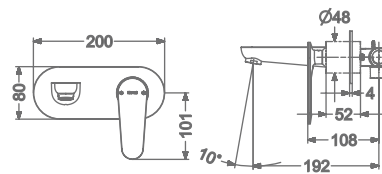

KB2311023-CP

CONCEALED SINGLE LEVER
WALL MOUNTED BASIN MIXER TRIMS
(COMPATIBLE WITH KB2311022-CP)

₹ 6,600