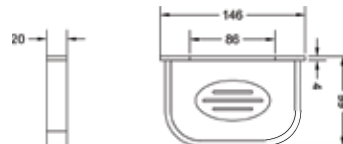

CONVEX RANGE  
ROBE HOOK

₹ 875

**KA660004-RG**

CONVEX RANGE  
SOAP DISH

₹ 2,850

**KA660005-RG**

CONVEX RANGE  
TOWEL RING

₹ 2,000