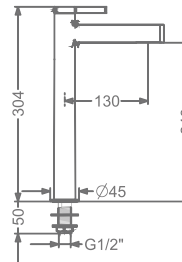

## AGALIA

**KB2211001-GM**  
PILLAR TAP

₹ 5,700

**KB2211002-GM**  
TALL PILLAR TAP

₹ 8,600

**KB2211037-GM**  
2 INLET HI-FLOW CONCEALED  
SINGLE LEVER DIVERTER TRIMS  
(COMPATIBLE WITH KB2211035-GM)

₹ 6,150