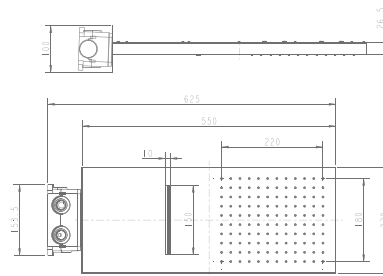

₹ 55,000

SCAN FOR
PRODUCT DEMO