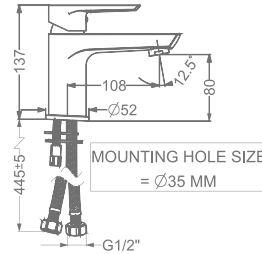

### CHIME

**KB911010-ND-CG**

SINGLE LEVER BASIN MIXER  
WITHOUT POP-UP

₹ 9,150

**KB911011-ND-CG**

SINGLE LEVER TALL BASIN MIXER  
WITHOUT POP-UP

₹ 13,000

**KB911023-CG**