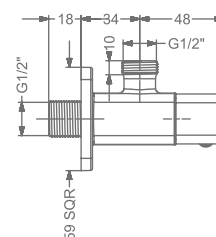

KB2911003-RG

ANGLE VALVE WITH FLANGE