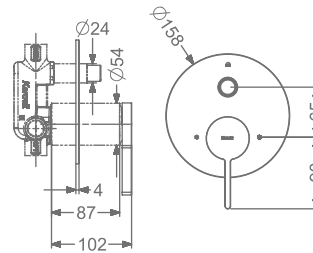

## AGALIA

**KB2211001-GM**  
PILLAR TAP

₹ 5,700

**KB2211002-GM**  
TALL PILLAR TAP

₹ 8,600

**KB2211037-GM**  
2 INLET HI-FLOW CONCEALED  
SINGLE LEVER DIVERTER TRIMS  
(COMPATIBLE WITH KB2211035-GM)

₹ 6,150