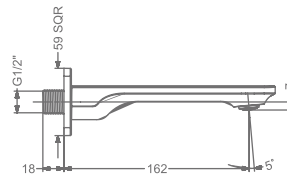

KB2911016-RG

BATH SPOUT WITH FLANGE

₹ 4,950