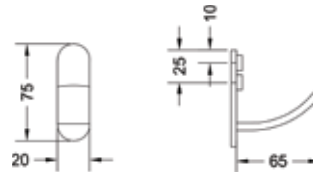

ACCESSORIES

ROSE GOLD

KA660001-RG

CONVEX RANGE
TOWEL RAIL 24"

₹ 5,700

KA660002-RG

CONVEX RANGE
TOWEL RAIL 18"

₹ 4,850

KA660003-RG

CONVEX RANGE
ROBE HOOK

₹ 875

KA660004-RG

CONVEX RANGE
SOAP DISH

₹ 2,850

KA660005-RG

CONVEX RANGE
TOWEL RING

₹ 2,000

KA660007-RG

CONVEX RANGE
TUMBLER HOLDER

₹ 2,850