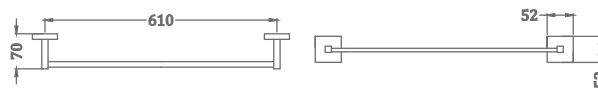

CONVEX RANGE  
TOWEL RACK 24"

₹ 9,000

**KA660011-RG**

CONVEX RANGE  
TOWEL RACK 18"

₹ 8,600

**KA990001-RG**

SQUARE RANGE  
TOWEL RAIL 24"

₹ 3,100