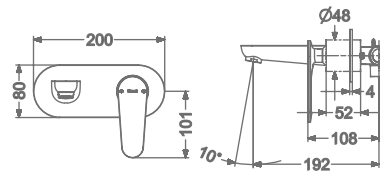

KB2311023-GM

CONCEALED SINGLE LEVER
WALL MOUNTED BASIN MIXER TRIMS
(COMPATIBLE WITH KB2311022-GM)

₹ 8,600