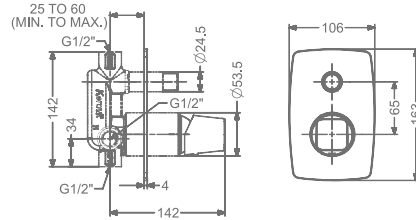

FAUCET

KEROVIT | AURUM

Bathrooms you desire

AMELIA

KB2911037-GM

2 INLET HI-FLOW CONCEALED SINGLE LEVER DIVERTER TRIMS (COMPATIBLE WITH KB2911035-GM)