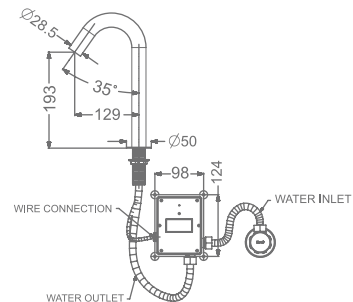

## SENSOR

**KBMST002-CP**  
DECK MOUNTED SENSOR TAP

₹ 13,200

**KBMST002-RG**  
DECK MOUNTED SENSOR TAP

₹ 13,550

**KBMST002-CG**  
DECK MOUNTED SENSOR TAP

₹ 14,850

**KBMST002-GM**  
DECK MOUNTED SENSOR TAP