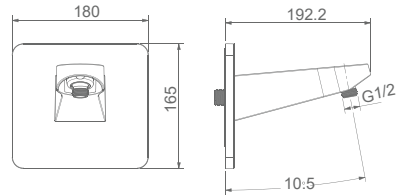

## ALLIED PRODUCTS

**KA940008-GM**  
ABS ROUND SHOWER ARM  
(COMPATIBLE WITH KA570037-GM)

₹ 11,000

**KA940008-MB**  
ABS ROUND SHOWER ARM  
(COMPATIBLE WITH KA570037-MB)

₹ 11,000

**KA940007-RG**  
**KA940007-GM**  
CEILING MOUNTED SHOWER ARM (230 MM)