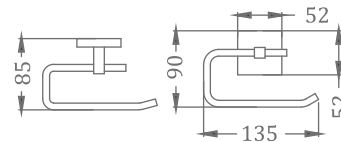

KA990009-CGL

SQUARE RANGE
TOILET PAPER HOLDER

₹ 2,200