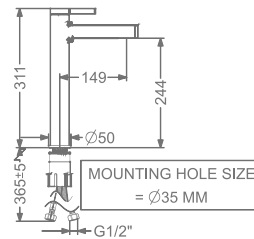

KB2211011-ND-GM

SINGLE LEVER TALL BASIN MIXER
WITHOUT POP-UP

MOUNTING HOLE SIZE
= Ø35 MM

₹ 14,300