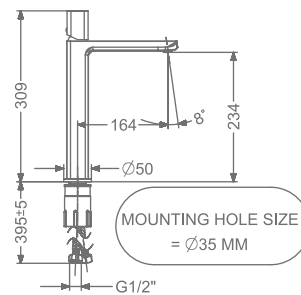

KB2911011-ND-CG

SINGLE LEVER TALL BASIN MIXER
WITHOUT POP-UP