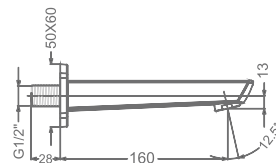

₹ 5,950

**KB911056-RG**  
HI-FLOW CONCEALED BODY  
& TRIMS FOR TRIO FUNCTION  
(SHOWER & SPOUT)

₹ 14,300

**KB911016-RG**  
BATH SPOUT WITH FLANGE

₹ 4,400

**KB911017-RG**  
BATH TUB SPOUT WITH  
DIVERTER & FLANGE