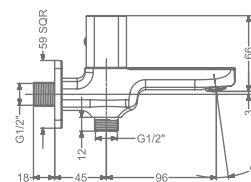

KB2911005-CG

2 WAY BIB TAP WITH FLANGE

₹ 7,050