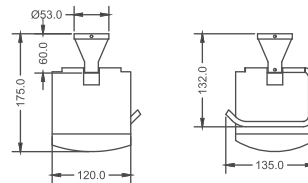

## MATTE BLACK

**KA700007-MBK**  
TUMBLER HOLDER

₹ 2,200

**KA700015-MBK**  
SOAP DISPENSER

₹ 3,300

**KA700009-MBK**  
TOILET PAPER HOLDER WITH FLAP

₹ 3,300

**KA700010-MBK**  
TOWEL RACK WITH HOOK 24"