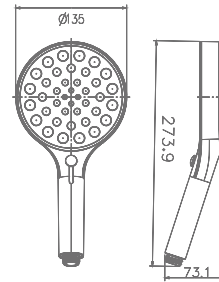

SHOWER

HAND SHOWER

KA510010-MB
HAND SHOWER

₹ 4,400

KA510011-MB
HAND SHOWER (WITH HOLDER + HOSE)

₹ 4,400

KA520010-CP
3 FLOW HAND SHOWER+HOOK+HOSE PIPE

₹ 3,850

KA520010-MB
3 FLOW HAND SHOWER+HOOK+HOSE PIPE

₹ 4,950

KA510011-CP
3 FUNCTION ABS HAND SHOWER WHITE

₹ 4,400