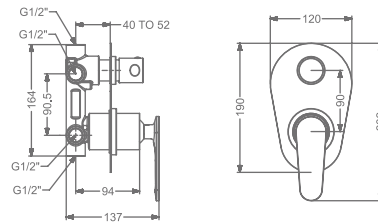

## ARIUS

**KB2311037-MBK**

2 INLET HI-FLOW CONCEALED  
SINGLE LEVER DIVERTER TRIMS  
(COMPATIBLE WITH KB2311035-MBK)

₹ 5,700

**KB2311056-MBK**

HI-FLOW CONCEALED BODY  
& TRIMS FOR TRIO FUNCTION  
(SHOWER & SPOUT)