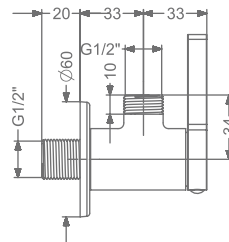

## AGALIA

**KB2211004-RG**  
BIB TAP WITH FLANGE

₹ 5,300

**KB2211005-RG**  
2 WAY BIB TAP WITH FLANGE

₹ 5,700

**KB2211003-RG**  
ANGLE VALVE WITH FLANGE

₹ 2,400

**KB2211032-RG**  
CSC TRIMS WITH FLANGE  
(COMPATIBLE WITH KB111060  
& KB111061)