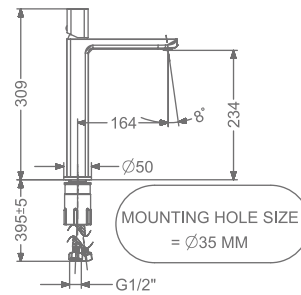

KB2911011-ND-CP

SINGLE LEVER TALL BASIN MIXER
WITHOUT POP-UP