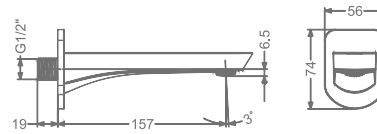

KB2411016-CRG

BATH SPOUT WITH FLANGE

₹ 4,400