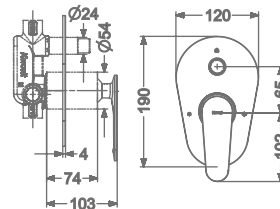

KB2311037-CP

2 INLET HI-FLOW CONCEALED
SINGLE LEVER DIVERTER TRIMS
(COMPATIBLE WITH KB2311035-CP)

₹ 4,400