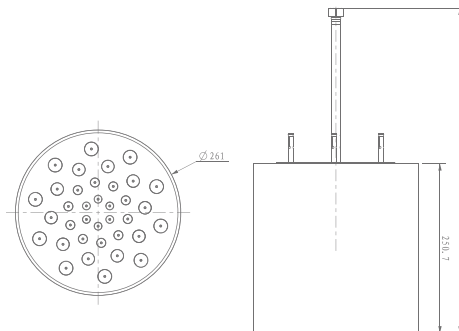

KA600006-MB

STAINLESS STEEL
ROUND SHOWER HEAD

Spray