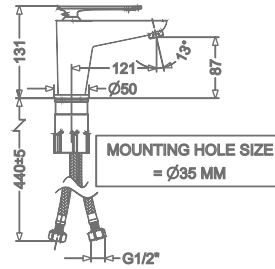

## ARIUS

**KB2311010-ND-CP**

SINGLE LEVER BASIN MIXER  
WITHOUT POP-UP

₹ 7,050

**KB2311011-ND-CP**

SINGLE LEVER TALL BASIN MIXER  
WITHOUT POP-UP

₹ 9,250

**KB2311023-CP**