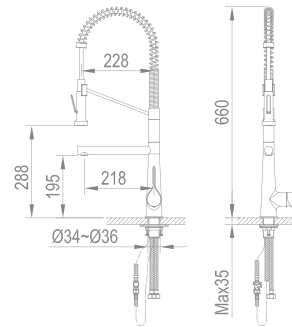

FAUCET

SINK MIXER

KA740004-CP
SINGLE LEVER PULL OUT
2 WAY SINK MIXER

₹ 33,000

KA740004-GM
SINGLE LEVER PULL OUT
2 WAY SINK MIXER

₹ 38,500

KA740005-CP
SINGLE LEVER PULL OUT
SINK MIXER

₹ 22,000

KA740005-GM
SINGLE LEVER PULL OUT
SINK MIXER

₹ 27,500