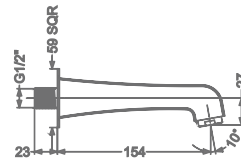

## AOIFE

**KB2511037-CGL**  
2 INLET HI-FLOW CONCEALED  
SINGLE LEVER DIVERTER TRIMS  
(COMPATIBLE WITH KB2511035-CGL)

₹ 6,400

**KB2511016-CGL**  
BATH SPOUT WITH FLANGE

₹ 5,500

**KB2511003-CGL**  
ANGLE VALVE WITH FLANGE