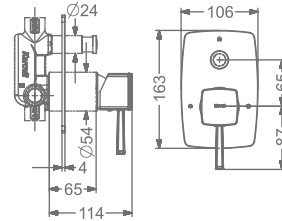

FAUCET

AOIFE

KB2511037-CGL
2 INLET HI-FLOW CONCEALED
SINGLE LEVER DIVERTER TRIMS
(COMPATIBLE WITH KB2511035-CGL)

₹ 6,400

KB2511016-CGL
BATH SPOUT WITH FLANGE

₹ 5,500

KB2511003-CGL
ANGLE VALVE WITH FLANGE

₹ 3,300

KB2511032-CGL
CSC TRIMS WITH FLANGE
(COMPATIBLE WITH KB111060
& KB111061)

₹ 2,400

₹ 37,950