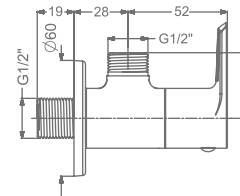

## CHIME

**KB911004-RG**  
BIB TAP WITH FLANGE

₹ 5,300

**KB911005-RG**  
2 WAY BIB TAP WITH FLANGE

₹ 5,700

**KB911003-RG**  
ANGLE VALVE WITH FLANGE

₹ 2,850

**KB911032-RG**  
CSC TRIMS WITH FLANGE  
(COMPATIBLE WITH KB11060 & KB11061)