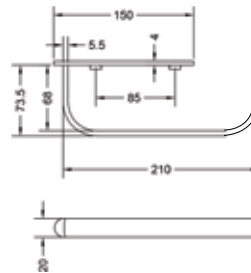

₹ 4,600

KA660008-GM

CONVEX RANGE
TOILET PAPER HOLDER

₹ 1,750