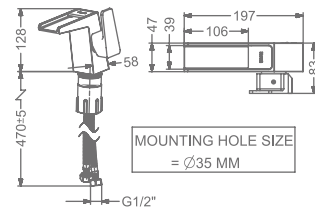

### KB2611010-ND-CG

SINGLE LEVER BASIN MIXER  
WITHOUT POP-UP

₹ 13,200