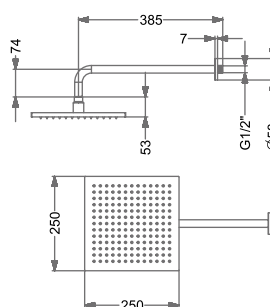

SHOWER

OVERHEAD RAIN SHOWER

KA570026-CP

SINGLE FUNCTION OVERHEAD SHOWER WITH 15" SHOWER ARM & WALL FLANGE (BRASS)

Rain

₹ 15,200

KA570026-RG

SINGLE FUNCTION OVERHEAD SHOWER WITH 15" SHOWER ARM & WALL FLANGE (BRASS)

Rain

₹ 18,500

KA570026-CG

SINGLE FUNCTION OVERHEAD SHOWER WITH 15" SHOWER ARM & WALL FLANGE (BRASS)

Rain

₹ 18,500

KA570026-GM

SINGLE FUNCTION OVERHEAD SHOWER WITH 15" SHOWER ARM & WALL FLANGE (BRASS)

Rain

₹ 19,600