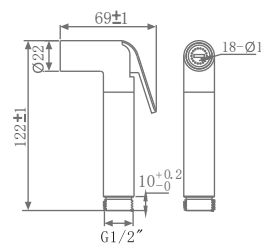

## HEALTH FAUCET

**KA580012-CP**  
HEALTH FAUCET (BRASS)  
WITH HOOK & 1 M HOSE

₹ 2,650

**KA580012-RG**  
HEALTH FAUCET (BRASS)  
WITH HOOK & 1 M HOSE

₹ 4,850

**KA580012-CG**  
HEALTH FAUCET (BRASS)  
WITH HOOK & 1 M HOSE