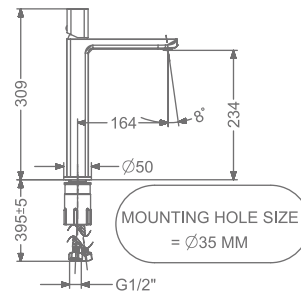

KB2911011-ND-RG

SINGLE LEVER TALL BASIN MIXER
WITHOUT POP-UP