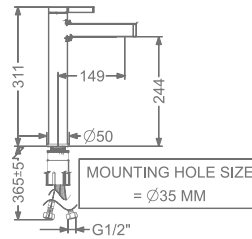

## AGALIA

**KB2211010-ND-CG**

SINGLE LEVER BASIN MIXER  
WITHOUT POP-UP

₹ 10,650

**KB2211011-ND-CG**

SINGLE LEVER TALL BASIN MIXER  
WITHOUT POP-UP

₹ 13,550

**KB2211023-CG**