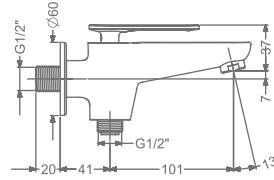

FAUCET

ARIUS

KB2311005-GM
2 WAY BIB TAP WITH FLANGE

₹ 7,150

KB2311003-GM
ANGLE VALVE WITH FLANGE

₹ 3,500

KB2311032-GM
CSC TRIMS WITH FLANGE
(COMPATIBLE WITH KB11060 & KB11061)

₹ 2,550

₹ 33,000