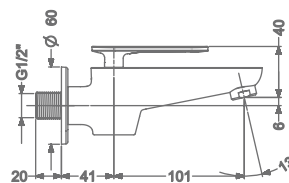

### KB2311004-CG

BIB TAP WITH FLANGE

₹ 6,150