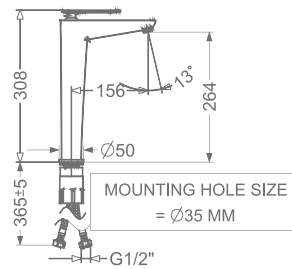

KB2311011-ND-GM

SINGLE LEVER TALL BASIN MIXER
WITHOUT POP-UP

₹ 15,400