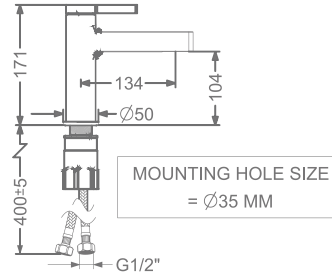

## AGALIA

**KB2211010-ND-CP**

SINGLE LEVER BASIN MIXER  
WITHOUT POP-UP

₹ 6,600

**KB2211011-ND-CP**

SINGLE LEVER TALL BASIN  
MIXER WITHOUT POP-UP

₹ 8,600

**KB2211023-CP**