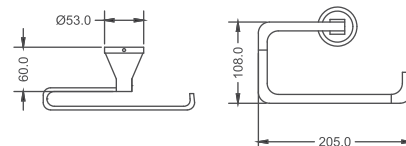

ACCESSORIES

MATTE BLACK

₹ 4,400

KA700003-MBK
TWIN ROBE HOOK

₹ 1,325

KA700004-MBK
SOAP DISH

₹ 2,650

₹ 3,850

KA700005-MBK
TOWEL HANGER

₹ 2,200