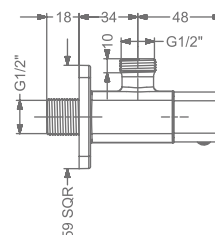

KB2911003-CP

ANGLE VALVE WITH FLANGE