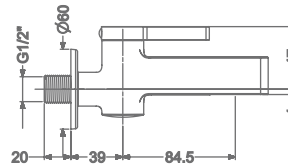

### KB2211004-CP

BIB TAP WITH FLANGE

₹ 3,300