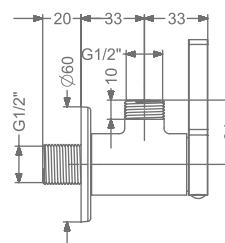

₹ 5,300

**KB2211005-CG**  
2 WAY BIB TAP WITH FLANGE

₹ 5,700

**KB2211003-CG**  
ANGLE VALVE WITH FLANGE

₹ 2,400