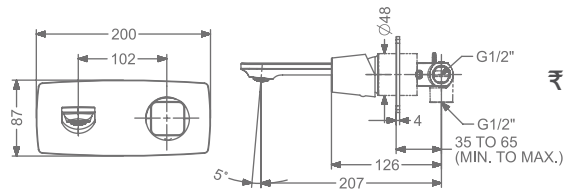

₹ 16,150

KB2911023-GM

CONCEALED WALL MOUNTED
SINGLE LEVER BASIN MIXER TRIMS
(COMPATIBLE WITH KB2911022-GM)

₹ 9,350

KB2911001-GM

PILLAR TAP