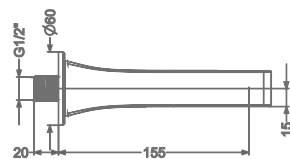

BATH SPOUT WITH FLANGE