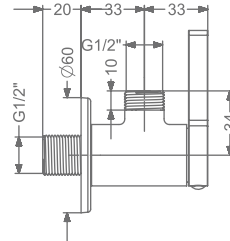

FAUCET

KEROVIT | AURUM

Bathrooms you desire

AGALIA

KB2211003-CP
ANGLE VALVE WITH FLANGE

₹ 1,750

KB2211032-CP
CSC TRIMS WITH FLANGE
(COMPATIBLE WITH KB11060
& KB11061)

₹ 1,325

₹ 27,050

KB2211010-ND-RG
SINGLE LEVER BASIN MIXER
WITHOUT POP-UP

₹ 10,650

KB2211011-ND-RG
SINGLE LEVER TALL BASIN
MIXER WITHOUT POP-UP

₹ 13,550