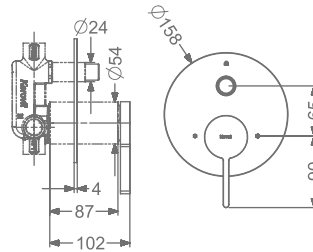

FAUCET

AGALIA

KB2211037-CG
2 INLET HI-FLOW CONCEALED
SINGLE LEVER DIVERTER TRIMS
(COMPATIBLE WITH KB2211035-CG)

₹ 5,950

KB2211016-CG
BATH SPOUT WITH FLANGE

₹ 4,750

KB2211004-CG
BIB TAP WITH FLANGE

₹ 5,300

KB2211005-CG
2 WAY BIB TAP WITH FLANGE

₹ 5,700

KB2211003-CG
ANGLE VALVE WITH FLANGE

₹ 2,400