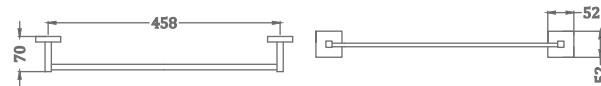

CONVEX RANGE  
TOWEL RACK 18"

₹ 7,900

**KA990001-CGL**

SQUARE RANGE  
TOWEL RAIL 24"

₹ 3,100

**KA990002-CGL**

SQUARE RANGE  
TOWEL RAIL 18"

₹ 2,400