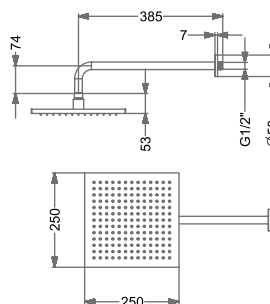

### KA570026-CP

SINGLE FUNCTION OVERHEAD SHOWER WITH 15" SHOWER ARM & WALL FLANGE (BRASS)

Rain

₹ 15,200