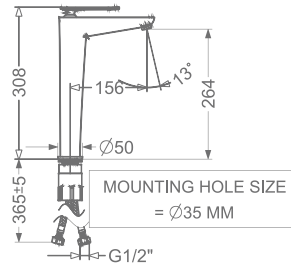

## ARIUS

**KB2311010-ND-RG**

SINGLE LEVER BASIN MIXER  
WITHOUT POP-UP

₹ 11,200

**KB2311011-ND-RG**

SINGLE LEVER TALL BASIN MIXER  
WITHOUT POP-UP

₹ 14,300

**KB2311023-RG**