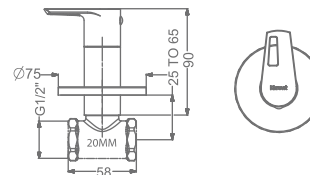

## CHIME

**KB911004-RG**  
BIB TAP WITH FLANGE

₹ 5,300

**KB911005-RG**  
2 WAY BIB TAP WITH FLANGE

₹ 5,700

**KB911003-RG**  
ANGLE VALVE WITH FLANGE

₹ 2,850

**KB911032-RG**  
CSC TRIMS WITH FLANGE  
(COMPATIBLE WITH KB11060 & KB11061)