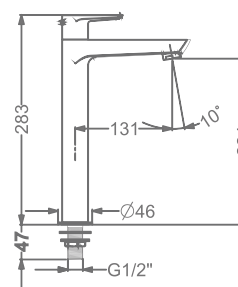

KB911002-CG

TALL PILLAR TAP