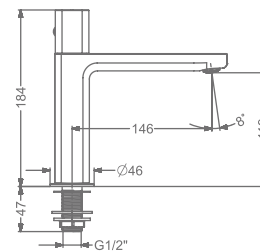

CONCEALED WALL MOUNTED  
SINGLE LEVER BASIN MIXER TRIMS  
(COMPATIBLE WITH KB2911022-GM)

₹ 9,350

**KB2911001-GM**

PILLAR TAP

₹ 7,150

**KB2911002-GM**

TALL PILLAR TAP

₹ 9,900