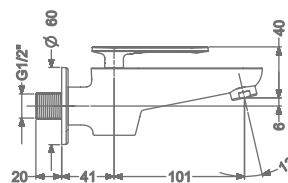

₹ 15,400

**KB2311016-RG**  
BATH SPOUT WITH FLANGE

₹ 4,750

**KB2311017-RG**  
BATH TUB SPOUT WITH  
DIVERTER & FLANGE

₹ 5,950

**KB2311004-RG**  
BIB TAP WITH FLANGE

₹ 6,150