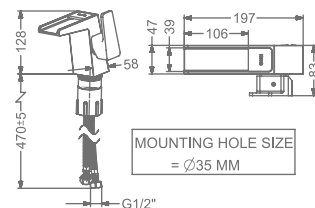

KB2611010-ND-GM

SINGLE LEVER BASIN MIXER
WITHOUT POP-UP