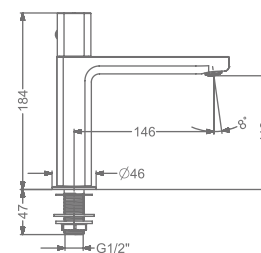

KB2911001-RG

PILLAR TAP

₹ 6,250