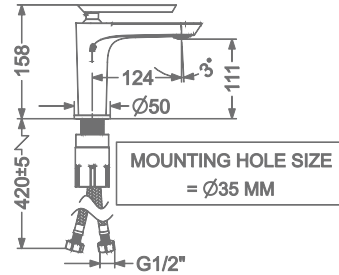

## ALANA

**KB2411010-ND-CRG**

SINGLE LEVER BASIN MIXER  
WITHOUT POP-UP

₹ 10,650

**KB2411011-ND-CRG**

SINGLE LEVER TALL BASIN MIXER  
WITHOUT POP-UP

₹ 14,300

**KB2411023-CRG**