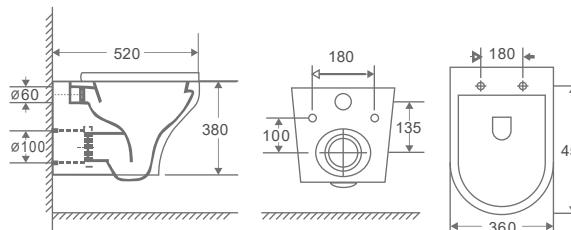

KAJ0370-GW

CRAIG
RIMLESS WALL-HUNG
WITH SLIM UF SEAT COVER