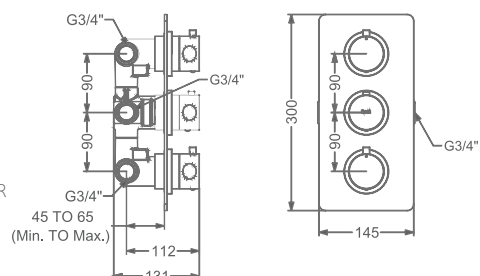

KB22THR002-RG
4 OUTLET CONCEALED HI-FLOW
THERMOSTAT BATH & SHOWER MIXER