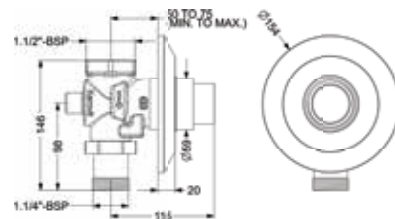

KB400001R-RG
CONCEALED SINGLE FLUSH VALVE (6 LTS.)
40 MM WITH ROUND FLANGE