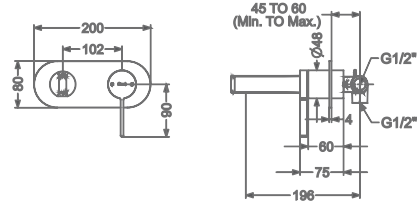

CONCEALED SINGLE LEVER
WALL MOUNTED BASIN MIXER TRIMS
(COMPATIBLE WITH KB2211022-RG)

₹ 9,900