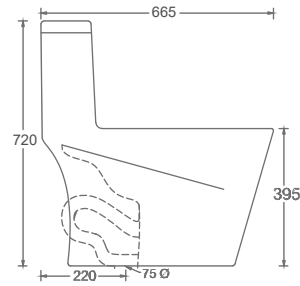

# TOILET

**KEROVIT | AURUM**  
Bathrooms you desire

ONE PIECE

**KS715SYGBSENSOR**

LEORA  
GLOSSY BLACK  
RIMLESS SIPHONIC ONE-PIECE

₹ 30,000

BASIN