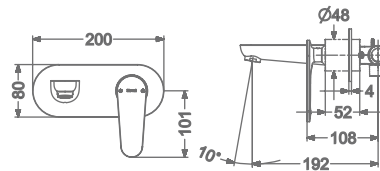

KB2311023-CG

CONCEALED SINGLE LEVER
WALL MOUNTED BASIN MIXER TRIMS
(COMPATIBLE WITH KB2311022-CG)

₹ 8,050