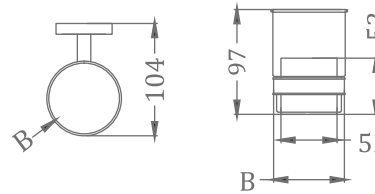

KA990007-GM
SQUARE RANGE
TUMBLER HOLDER

₹ 1,750