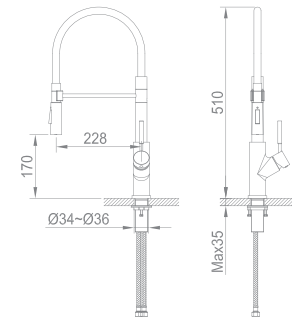

## SINK MIXER

**KA740004-CP**  
SINGLE LEVER PULL OUT  
2 WAY SINK MIXER

₹ 33,000

**KA740004-GM**  
SINGLE LEVER PULL OUT  
2 WAY SINK MIXER

₹ 38,500

**KA740005-CP**  
SINGLE LEVER PULL OUT  
SINK MIXER

₹ 22,000