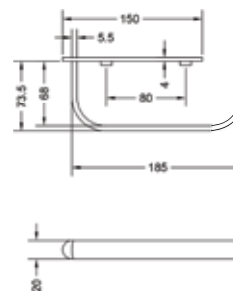

CONVEX RANGE  
ROBE HOOK

₹ 650

**KA660004-CGL**

CONVEX RANGE  
SOAP DISH

₹ 2,200

**KA660005-CGL**

CONVEX RANGE  
TOWEL RING

₹ 1,750