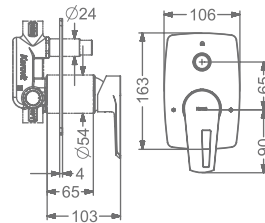

₹ 5,950

**KB911056-CG**  
HI-FLOW CONCEALED BODY  
& TRIMS FOR TRIO FUNCTION  
(SHOWER & SPOUT)

₹ 14,300

**KB911016-CG**  
BATH SPOUT WITH FLANGE

₹ 4,200

**KB911017-CG**  
BATH TUB SPOUT WITH  
DIVERTER & FLANGE