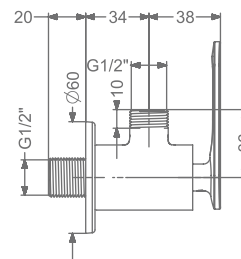

## ARIUS

**KB2311004-CP**  
BIB TAP WITH FLANGE

₹ 3,750

**KB2311005-CP**  
2 WAY BIB TAP WITH FLANGE

₹ 4,200

**KB2311003-CP**  
ANGLE VALVE WITH FLANGE

₹ 2,000

**KB2311032-CP**  
CSC TRIMS WITH FLANGE  
(COMPATIBLE WITH KB11060  
& KB11061)