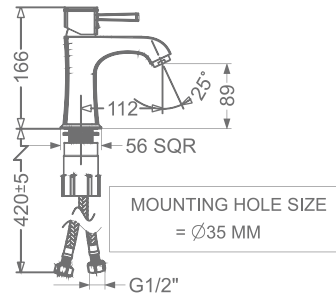

### KB2511010-ND-CGL

SINGLE LEVER BASIN MIXER  
WITHOUT POP-UP

₹ 13,950