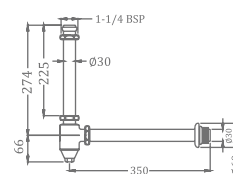

WALL OUTLET WITH SHOWER HOLDER

₹ 2,400

**KBWOR0001-GM**

WALL OUTLET WITH SHOWER HOLDER

₹ 2,400

**KA870002-RG**  
**KA870002-GM**

BOTTLE TRAP (9" / 12")

₹ 3,950