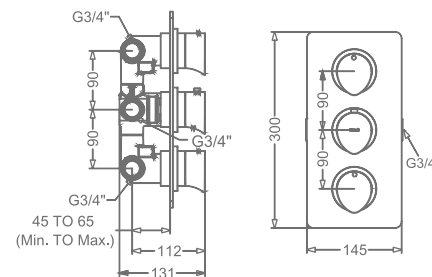

## ARIUS

**KB2311005-RG**  
2 WAY BIB TAP WITH FLANGE

₹ 6,600

**KB2311003-RG**  
ANGLE VALVE WITH FLANGE

₹ 3,300

**KB2311032-RG**  
CSC TRIMS WITH FLANGE  
(COMPATIBLE WITH KB11060  
& KB11061)

₹ 2,200

**KB23THR002-RG**  
4 OUTLET CONCEALED HI-FLOW  
THERMOSTAT BATH & SHOWER MIXER