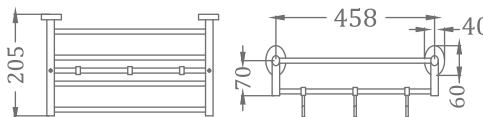

SQUARE RANGE  
TOILET PAPER HOLDER

₹ 2,200

**KA990010-CRG**

SQUARE RANGE  
TOWEL RACK 24"

₹ 8,600

**KA990011-CRG**

SQUARE RANGE  
TOWEL RACK 18"

₹ 7,250