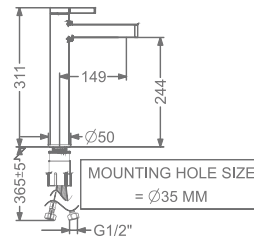

## AGALIA

**KB2211010-ND-CP**

SINGLE LEVER BASIN MIXER  
WITHOUT POP-UP

₹ 6,600

**KB2211011-ND-CP**

SINGLE LEVER TALL BASIN  
MIXER WITHOUT POP-UP

₹ 8,600

**KB2211023-CP**