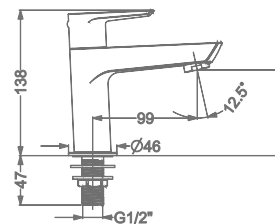

KB911001-CG

PILLAR TAP

₹ 5,950