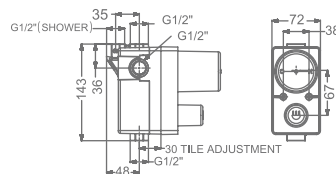

KB2211034-CP / KB2311034-CP	₹ 5,500
KB911034-RG	₹ 6,600
KB911034-CG	₹ 6,600

CONCEALED 3 INLET DIVERTER BODY- SL