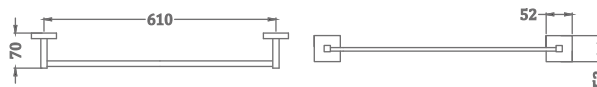

## CHROME & ROSE GOLD

**KA660008-CRG**  
CONVEX RANGE  
TOILET PAPER HOLDER

₹ 1,325

**KA660010-CRG**  
CONVEX RANGE  
TOWEL RACK 24"

₹ 8,600

**KA660011-CRG**  
CONVEX RANGE  
TOWEL RACK 18"

₹ 7,900

**KA990001-CRG**  
SQUARE RANGE  
TOWEL RAIL 24"