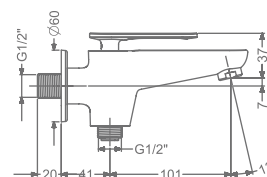

KB2411005-CRG

2 WAY BIB TAP WITH FLANGE