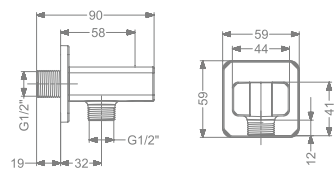

₹ 1,100  
₹ 1,300

**KBWOS0001-CP**  
WALL OUTLET WITH  
SHOWER HOLDER

₹ 2,000

**KBWOS0001-RG**  
WALL OUTLET WITH  
SHOWER HOLDER

₹ 3,100