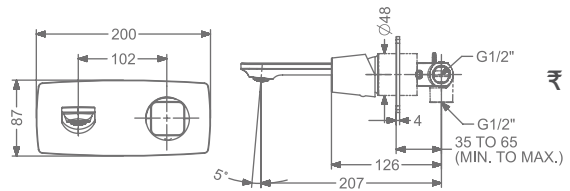

KB2911023-CG

CONCEALED WALL MOUNTED
SINGLE LEVER BASIN MIXER TRIMS
(COMPATIBLE WITH KB911022-CG)