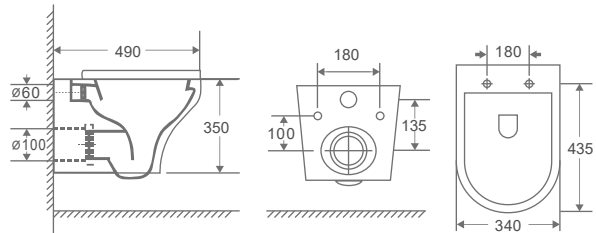

## WALL-HUNG

**KAJ0371-MW**

NOYCE  
MATTE WHITE  
WALL-HUNG WITH  
SLIM UF SEAT COVER

₹ 26,000

**KAJ0376-MB**

NOYCE  
MATTE BLACK  
WALL-HUNG WITH  
SLIM UF SEAT COVER

₹ 26,000

**KSP123-GB**