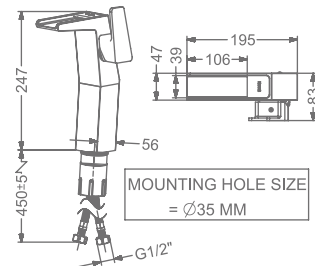

KB2611011-ND-CG

SINGLE LEVER TALL BASIN MIXER
WITHOUT POP-UP

₹ 16,500