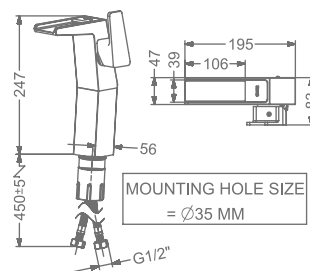

KB2611011-ND-RG

SINGLE LEVER TALL BASIN MIXER
WITHOUT POP-UP