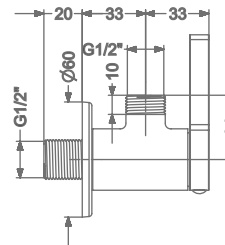

## AGALIA

**KB2211005-GM**  
2 WAY BIB TAP WITH FLANGE

₹ 5,950

**KB2211003-GM**  
ANGLE VALVE WITH FLANGE

₹ 2,650

**KB2211032-GM**  
CSC TRIMS WITH FLANGE  
(COMPATIBLE WITH KB11060 & KB11061)

₹ 2,400

**KB22THR002-GM**  
4 OUTLET CONCEALED HI-FLOW  
THERMOSTAT BATH & SHOWER MIXER