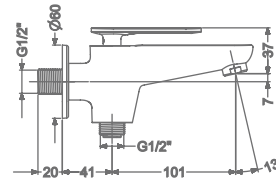

## ARIUS

**KB2311004-CP**  
BIB TAP WITH FLANGE

₹ 3,750

**KB2311005-CP**  
2 WAY BIB TAP WITH FLANGE

₹ 4,200

**KB2311003-CP**  
ANGLE VALVE WITH FLANGE

₹ 2,000

**KB2311032-CP**  
CSC TRIMS WITH FLANGE  
(COMPATIBLE WITH KB11060  
& KB11061)