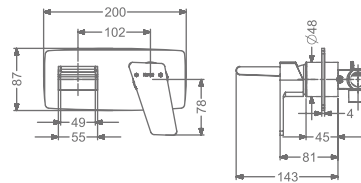

KB2611023-CP

CONCEALED WALL MOUNTED
SINGLE LEVER BASIN MIXER TRIMS
(COMPATIBLE WITH KB2611022-CP)

₹ 8,250