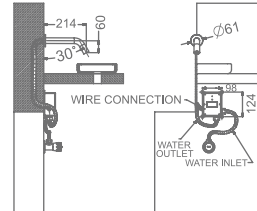

SENSOR

KBMST001-CP
WALL MOUNTED SENSOR TAP

₹ 12,650

KBMST001-RG
WALL MOUNTED SENSOR TAP

₹ 13,750

KBMST001-CG
WALL MOUNTED SENSOR TAP

₹ 15,050

KBMST001-GM
WALL MOUNTED SENSOR TAP

₹ 14,300