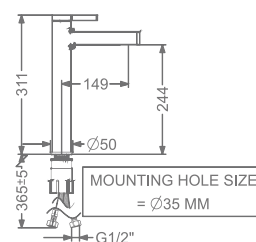

₹ 27,050

**KB2211010-ND-RG**  
SINGLE LEVER BASIN MIXER  
WITHOUT POP-UP

₹ 10,650

**KB2211011-ND-RG**  
SINGLE LEVER TALL BASIN  
MIXER WITHOUT POP-UP

₹ 13,550