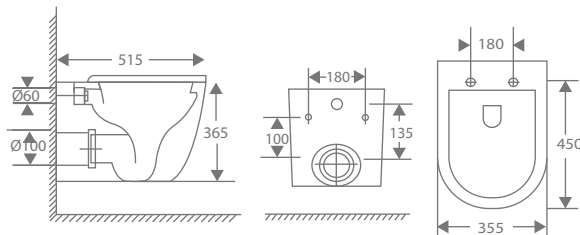

## WALL-HUNG

**KAJ0512-GW**

FAVIAN  
GLOSSY WHITE  
TORNADO WALL HUNG

₹ 21,400

**KAJ0513-GW**

CONROY  
GLOSSY WHITE  
TORNADO WALL HUNG

₹ 21,400

**KAJ0514-GW**