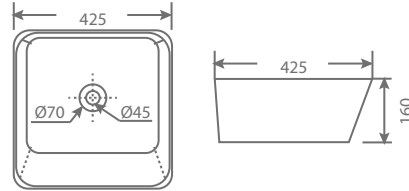

KAJ0454-MW
₹ 15,750

ASTRA
MATTE WHITE
WASH BASIN