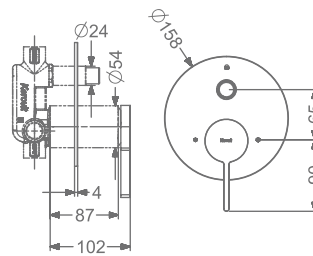

KB2211037-CP

2 INLET HI-FLOW CONCEALED
SINGLE LEVER DIVERTER TRIMS
(COMPATIBLE WITH KB2211035-CP)