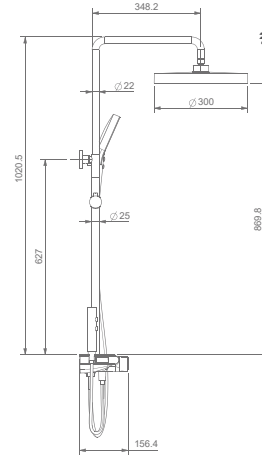

SHOWER

SHOWER SET

KA600003-GM

4 FUNCTION SHOWER SET
WITH THERMOSTAT FUNCTION
ABS SHOWER HEAD WITH RAIN+
ABS HAND SHOWER WITH RAIN+
SPRAY JET+WATERFALL OUTLET
SHOWER TUBE : STAINLESS STEEL
SHOWER SHELF : GLASS+ABS
FAUCET : BRASS

- Button
  Switch
- Rain
- Hand
  Shower
- Mono
  Bubbling
- Spray
  Gun

SCAN FOR
PRODUCT DEMO

₹ 66,000

KA600003-MB

4 FUNCTION SHOWER SET
WITH THERMOSTAT FUNCTION
ABS SHOWER HEAD WITH RAIN+
ABS HAND SHOWER WITH RAIN+
SPRAY JET+WATERFALL
SHOWER TUBE : STAINLESS STEEL
SHOWER SHELF : GLASS+ABS
FAUCET : BRASS

- Button
  Switch
- Rain
- Hand
  Shower
- Mono
  Bubbling
- Spray
  Gun

SCAN FOR
PRODUCT DEMO

₹ 66,000