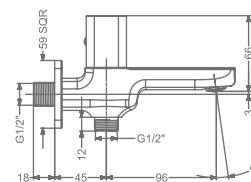

KB2911005-RG

2 WAY BIB TAP WITH FLANGE

₹ 7,050