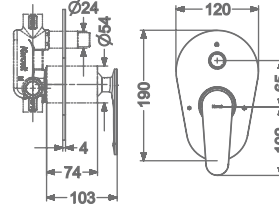

KB2311037-CG

2 INLET HI-FLOW CONCEALED
SINGLE LEVER DIVERTER TRIMS
(COMPATIBLE WITH KB2311035-CG)

₹ 5,700