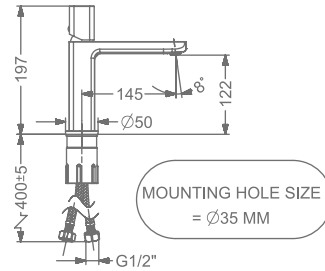

#### KB2911010-ND-CP

SINGLE LEVER BASIN MIXER  
WITHOUT POP-UP

₹ 7,350