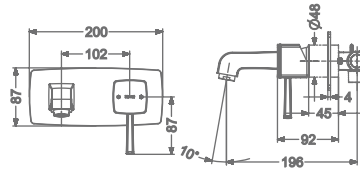

KB2511023-CGL

CONCEALED WALL MOUNTED
SINGLE LEVER BASIN MIXER TRIMS
(COMPATIBLE WITH KB2511022-CGL)

₹ 12,100