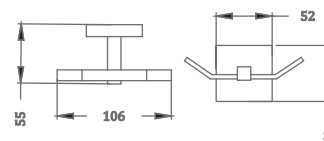

**KA990002-GM**

SQUARE RANGE  
TOWEL RAIL 18"

₹ 2,650

**KA990003-GM**

SQUARE RANGE  
ROBE HOOK

₹ 1,100