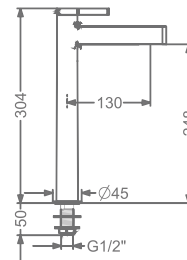

TALL PILLAR TAP

₹ 8,050