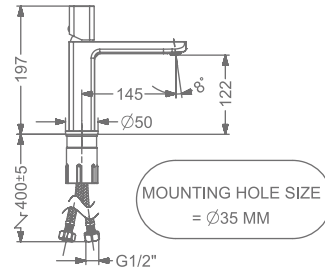

### KB2911010-ND-RG

SINGLE LEVER BASIN MIXER  
WITHOUT POP-UP

₹ 11,550