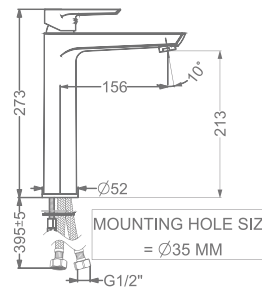

### CHIME

**KB911010-ND-CG**

SINGLE LEVER BASIN MIXER  
WITHOUT POP-UP

₹ 9,150

**KB911011-ND-CG**

SINGLE LEVER TALL BASIN MIXER  
WITHOUT POP-UP

₹ 13,000

**KB911023-CG**