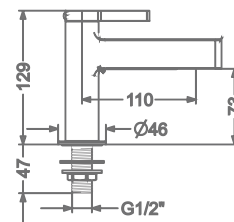

CONCEALED SINGLE LEVER  
WALL MOUNTED BASIN MIXER TRIMS  
(COMPATIBLE WITH KB2211022-CG)

₹ 9,900

**KB2211001-CG**

PILLAR TAP

₹ 5,500

**KB2211002-CG**

TALL PILLAR TAP

₹ 8,050