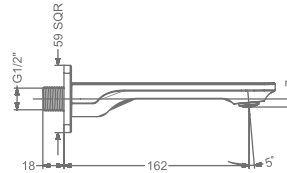

KB2911016-GM

BATH SPOUT WITH FLANGE

₹ 5,300