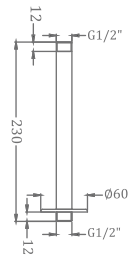

## ALLIED PRODUCTS

**KA940008-GM**  
ABS ROUND SHOWER ARM  
(COMPATIBLE WITH KA570037-GM)

₹ 11,000

**KA940008-MB**  
ABS ROUND SHOWER ARM  
(COMPATIBLE WITH KA570037-MB)

₹ 11,000

**KA940007-RG**  
**KA940007-GM**  
CEILING MOUNTED SHOWER ARM (230 MM)