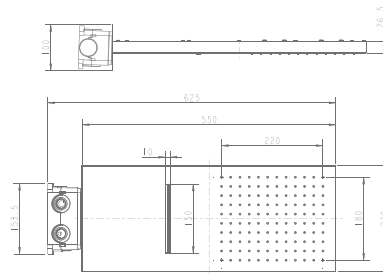

₹ 55,000

SCAN FOR
PRODUCT DEMO