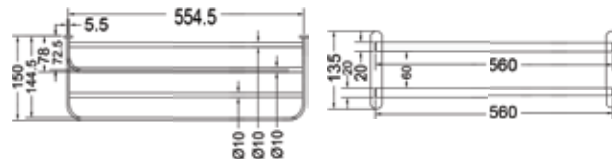

CONVEX RANGE  
TOWEL RACK 24"

₹ 9,450

**KA660011-GM**

CONVEX RANGE  
TOWEL RACK 18"

₹ 9,000

**KA990001-GM**

SQUARE RANGE  
TOWEL RAIL 24"

₹ 3,300