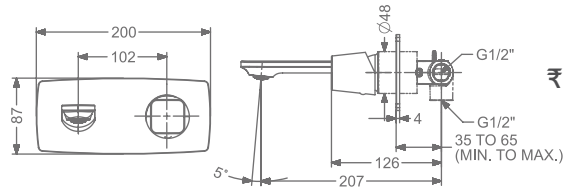

₹ 15,400

MOUNTING HOLE SIZE
= Ø35 MM

KB2911023-MBK

CONCEALED WALL MOUNTED
SINGLE LEVER BASIN MIXER TRIMS
(COMPATIBLE WITH KB2911022-MBK)

₹ 8,450