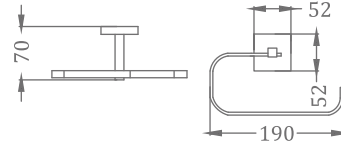

KA990005-CRG

SQUARE RANGE
TOWEL HANGER

₹ 1,550