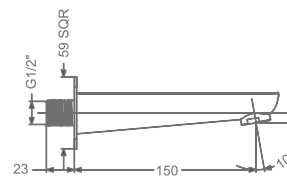

KB2311016-CP

BATH SPOUT WITH FLANGE

₹ 2,850