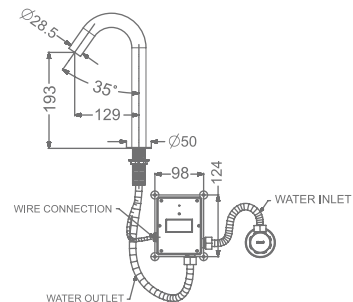

## SENSOR

**KBMST002-CP**  
DECK MOUNTED SENSOR TAP

₹ 13,200

**KBMST002-RG**  
DECK MOUNTED SENSOR TAP

₹ 13,550

**KBMST002-CG**  
DECK MOUNTED SENSOR TAP

₹ 14,850

**KBMST002-GM**  
DECK MOUNTED SENSOR TAP