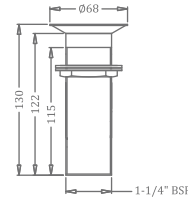

## ALLIED PRODUCTS

**KA870005-RG**  
**KA870005-GM**  
 WASTE COUPLING (130 MM - HALF THREAD)

₹ 1,550  
 ₹ 1,550

**KA870006-RG**  
**KA870006-GM**  
 WASTE COUPLING (130 MM - FULL THREAD)

₹ 1,550  
 ₹ 1,550