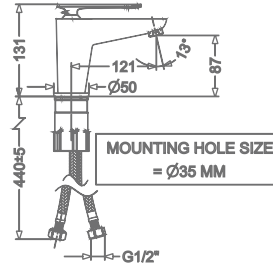

### KB2311010-ND-GM

SINGLE LEVER BASIN MIXER  
WITHOUT POP-UP

₹ 11,550