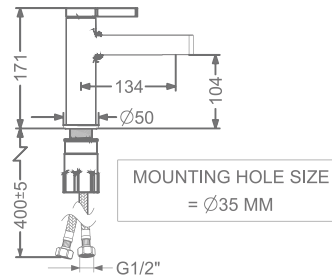

KB2211010-ND-GM

SINGLE LEVER BASIN MIXER
WITHOUT POP-UP

MOUNTING HOLE SIZE
= Ø35 MM

₹ 11,550