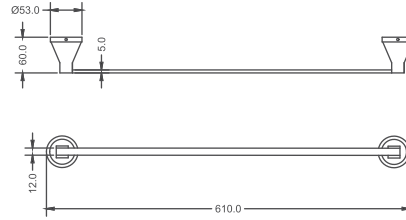

ACCESSORIES

MATTE BLACK