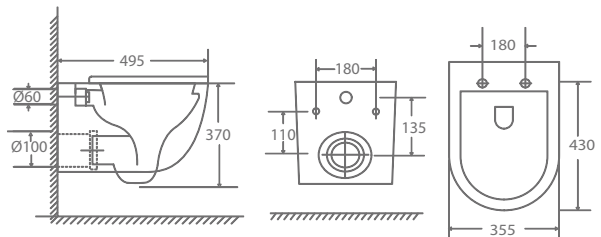

STEFAN  
GLOSSY BLACK  
TORNADO FLUSHING  
RIMLESS WALL-HUNG  
WITH PP SEAT COVER

₹ 16,500

**KAJ0511-MB**

MORRIS  
MATTE BLACK  
TORNADO WALL HUNG

₹ 32,000