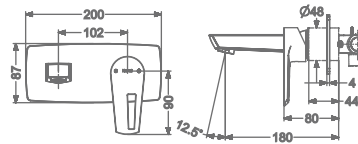

KB911023-CG

CONCEALED WALL MOUNTED
SINGLE LEVER BASIN MIXER TRIMS
(COMPATIBLE WITH KB911022-CG)

₹ 9,450