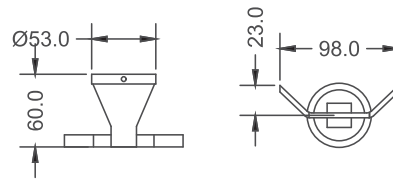

## MATTE BLACK

**KA700001-MBK**  
TOWEL RAIL 24"

₹ 4,400

**KA700003-MBK**  
TWIN ROBE HOOK

₹ 1,325

**KA700004-MBK**  
SOAP DISH

₹ 2,650

**KA700016-MBK**  
DOUBLE SOAP DISH