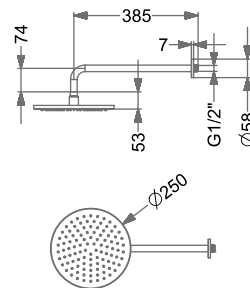

SHOWER

OVERHEAD RAIN SHOWER

KA570025-CP

SINGLE FUNCTION OVERHEAD SHOWER WITH 15° SHOWER ARM & WALL FLANGE (BRASS)

Rain

₹ 14,750

KA570025-RG

SINGLE FUNCTION OVERHEAD SHOWER WITH 15° SHOWER ARM & WALL FLANGE (BRASS)

Rain

₹ 17,600

KA570025-CG

SINGLE FUNCTION OVERHEAD SHOWER WITH 15° SHOWER ARM & WALL FLANGE (BRASS)

Rain

₹ 17,600

KA570025-GM

SINGLE FUNCTION OVERHEAD SHOWER WITH 15° SHOWER ARM & WALL FLANGE (BRASS)

Rain

₹ 18,500