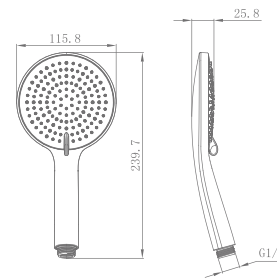

## HAND SHOWER

**KA510010-MB**  
HAND SHOWER

₹ 4,400

**KA510011-MB**  
HAND SHOWER (WITH HOLDER + HOSE)

₹ 4,400

**KA520010-CP**  
3 FLOW HAND SHOWER+HOOK+HOSE PIPE

₹ 3,850

**KA520010-MB**  
3 FLOW HAND SHOWER+HOOK+HOSE PIPE