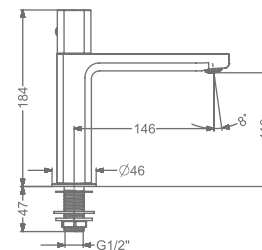

FAUCET

KEROVIT | AURUM

Bathrooms you desire

AMELIA

KB2911010-ND-CP

SINGLE LEVER BASIN MIXER
WITHOUT POP-UP

₹ 7,350

KB2911011-ND-CP

SINGLE LEVER TALL BASIN MIXER
WITHOUT POP-UP

₹ 9,700

KB2911023-CP

CONCEALED WALL MOUNTED
SINGLE LEVER BASIN MIXER TRIMS
(COMPATIBLE WITH KB11022-CP)

₹ 6,950

KB2911001-CP

PILLAR TAP

₹ 4,600

KB2911002-CP

TALL PILLAR TAP

₹ 7,150