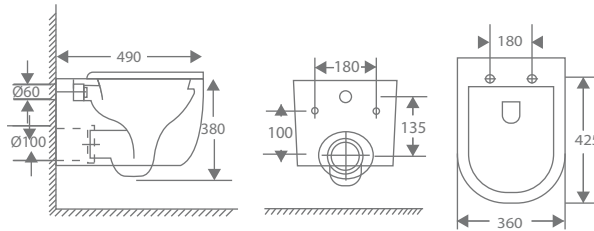

KAJ0514-GW

LARKIN
GLOSSY WHITE
TORNADO WALL HUNG

₹ 21,400