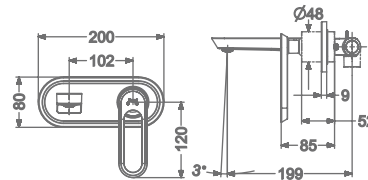

CONCEALED WALL MOUNTED
SINGLE LEVER BASIN MIXER TRIMS
(COMPATIBLE WITH KB2411022-MBRG)

₹ 8,800