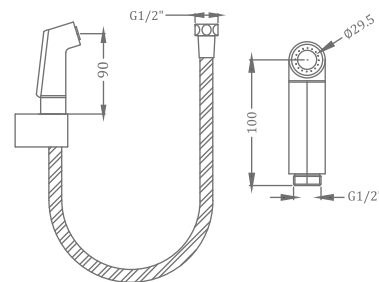

## HEALTH FAUCET

**KA580014-CG**

ABS HEALTH FAUCET WITH HOOK  
& 1M HOSE

₹ 3,500

**KA580014-GM**

ABS HEALTH FAUCET WITH HOOK  
& 1M HOSE

₹ 3,750

**KA580024-MW**