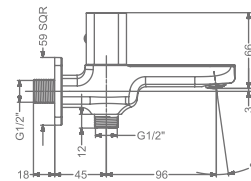

KB2911005-GM

2 WAY BIB TAP WITH FLANGE

₹ 7,500