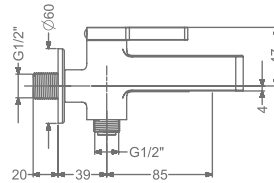

## AGALIA

**KB2211004-RG**  
BIB TAP WITH FLANGE

₹ 5,300

**KB2211005-RG**  
2 WAY BIB TAP WITH FLANGE

₹ 5,700

**KB2211003-RG**  
ANGLE VALVE WITH FLANGE

₹ 2,400

**KB2211032-RG**  
CSC TRIMS WITH FLANGE  
(COMPATIBLE WITH KB111060  
& KB111061)