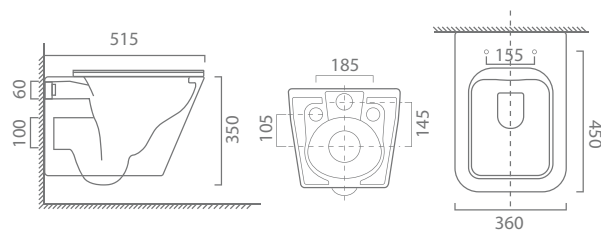

AZURA  
LIGHT GREEN  
WALL-HUNG

₹ 32,000

**KAJ0481-DGR**

AZURA  
DARK GREEN  
WALL-HUNG

₹ 32,000

**KAJ0481-MCF**

AZURA  
MATTE COFFEE  
WALL-HUNG

₹ 32,000