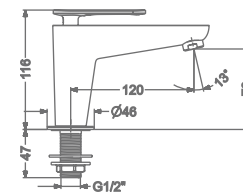

CONCEALED SINGLE LEVER  
WALL MOUNTED BASIN MIXER TRIMS  
(COMPATIBLE WITH KB2311022-CP)

₹ 6,600

**KB2311001-CP**

PILLAR TAP

₹ 4,400

**KB2311002-CP**

TALL PILLAR TAP

₹ 6,800