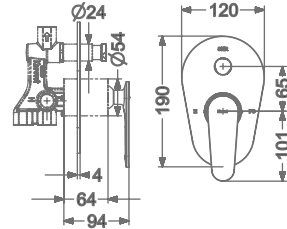

KB2311036-CP

3 INLET CONCEALED SINGLE LEVER
BATH & SHOWER MIXER TRIMS
(COMPATIBLE WITH KB2311034-CP)

₹ 4,400