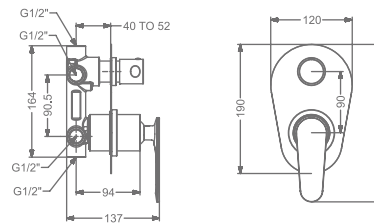

KB2311056-CP

HI-FLOW CONCEALED BODY
& TRIMS FOR TRIO FUNCTION
(SHOWER & SPOUT)