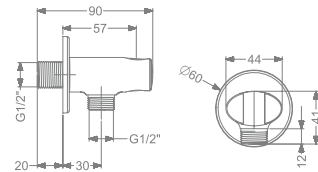

## ALLIED PRODUCTS

**KBWOS0001-GM**

WALL OUTLET WITH SHOWER HOLDER

₹ 3,100

**KBWOR0001-CP**

WALL OUTLET WITH SHOWER HOLDER

₹ 1,550

**KBWOR0001-RG**