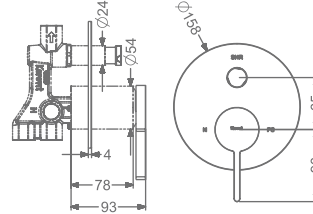

KB2211036-CP

3 INLET CONCEALED SINGLE LEVER
BATH & SHOWER MIXER TRIMS
(COMPATIBLE WITH KB2211034-CP)

₹ 4,400