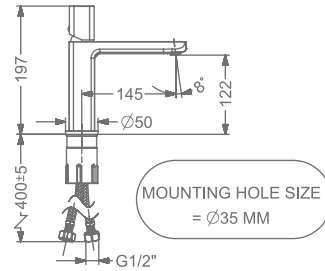

### AMELIA

**KB2911010-ND-MBK**

SINGLE LEVER BASIN MIXER  
WITHOUT POP-UP

₹ 11,550

MOUNTING HOLE SIZE  
= Ø35 MM

**KB2911011-ND-MBK**

SINGLE LEVER TALL BASIN MIXER  
WITHOUT POP-UP

₹ 15,400