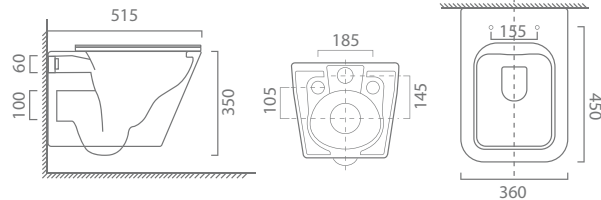

KAJ0481-LGR

AZURA
LIGHT GREEN
WALL-HUNG

₹ 32,000