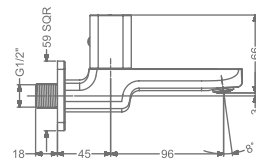

KB2911004-RG

BIB TAP WITH FLANGE

₹ 6,600