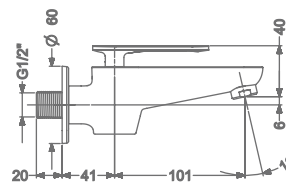

### KB2311004-GM

BIDET TAP WITH FLANGE

₹ 6,400