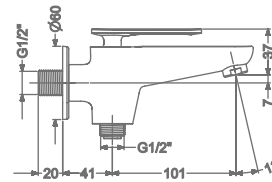

FAUCET

ARIUS

KB2311005-CG
2 WAY BIB TAP WITH FLANGE

₹ 6,600

KB2311003-CG
ANGLE VALVE WITH FLANGE

₹ 3,300

KB2311032-CG
CSC TRIMS WITH FLANGE
(COMPATIBLE WITH KB11060
& KB11061)

₹ 2,200

₹ 31,350