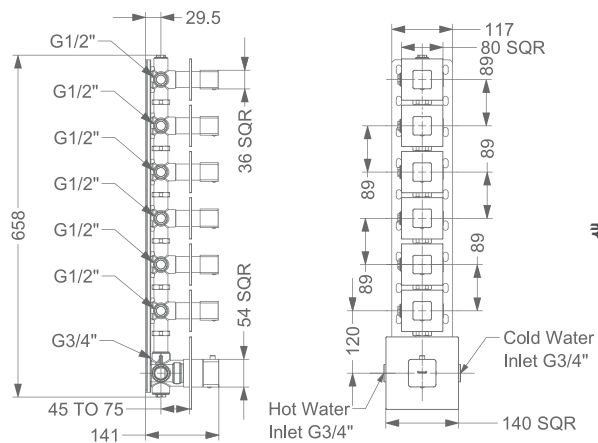

KBTHS004-GM

MULTIFLOW (6 OUTLET)
CONCEALED HI-FLOW
THERMOSTATIC MIXER