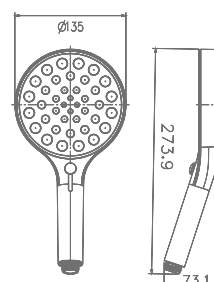

SHOWER

HAND SHOWER

KA510001-RG
HAND SHOWER WITH HOOK
& 1.5 M SS HOSE

₹ 4,400

KA510001-CG
HAND SHOWER WITH HOOK
& 1.5 M SS HOSE

₹ 4,400

KA510001-GM
HAND SHOWER WITH HOOK
& 1.5 M SS HOSE

₹ 4,400

KA510014-MB
SF LED HAND SHOWER WITH HOSE PIPE

₹ 6,600

KA510010-GM
HAND SHOWER

₹ 6,600