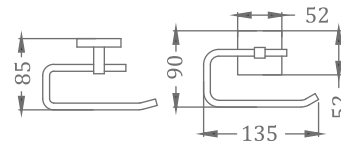

KA990009-CRG

SQUARE RANGE
TOILET PAPER HOLDER

₹ 2,200