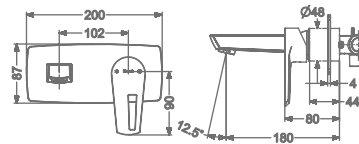

## CHIME

**KB911010-ND-RG**  
SINGLE LEVER BASIN MIXER  
WITHOUT POP-UP

₹ 9,350

**KB911011-ND-RG**  
SINGLE LEVER TALL BASIN MIXER  
WITHOUT POP-UP

₹ 13,200

**KB911023-RG**  
CONCEALED WALL MOUNTED  
SINGLE LEVER BASIN MIXER TRIMS  
(COMPATIBLE WITH KB911022-RG)