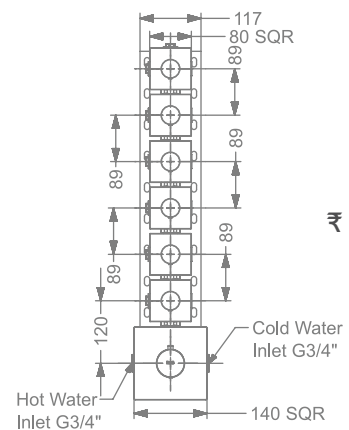

KBTHR003-GM

MULTIFLOW (6 OUTLET)
CONCEALED HI-FLOW
THERMOSTATIC MIXER