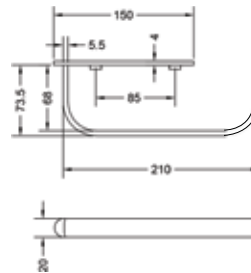

₹ 4,400

KA660008-RG

CONVEX RANGE
TOILET PAPER HOLDER

₹ 1,550