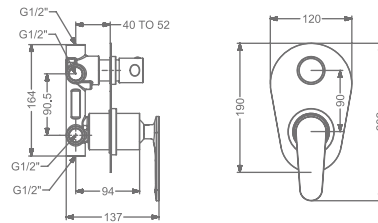

KB2311056-CG

HI-FLOW CONCEALED BODY
& TRIMS FOR TRIO FUNCTION
(SHOWER & SPOUT)