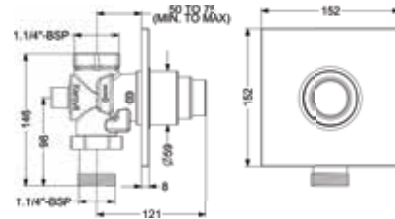

## FLUSH VALVE

**KB400001S-RG**  
 CONCEALED SINGLE FLUSH VALVE (6 LTS.)  
 40 MM WITH SQUARE FLANGE

₹ 7,700

**KB320002S-RG**  
 CONCEALED DUAL FLUSH VALVE (6 / 3 LTS.)  
 32 MM WITH SQUARE FLANGE

₹ 8,250