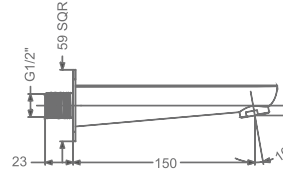

FAUCET

ARIUS

KB2311037-RG
2 INLET HI-FLOW CONCEALED
SINGLE LEVER DIVERTER TRIMS
(COMPATIBLE WITH KB2311035-RG)

₹ 5,700

KB2311056-RG
HI-FLOW CONCEALED BODY
& TRIMS FOR TRIO FUNCTION
(SHOWER & SPOUT)

₹ 15,400

KB2311016-RG
BATH SPOUT WITH FLANGE

₹ 4,750

KB2311017-RG
BATH TUB SPOUT WITH
DIVERTER & FLANGE

₹ 5,950

KB2311004-RG
BIB TAP WITH FLANGE

₹ 6,150