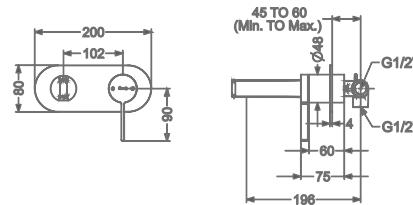

KB2211023-CP

CONCEALED SINGLE LEVER
WALL MOUNTED BASIN MIXER TRIMS
(COMPATIBLE WITH KB2211022-CP)

₹ 6,600