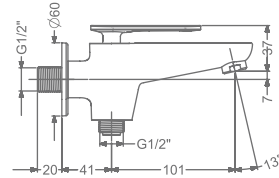

FAUCET

ARIUS

KB2311005-MBK
2 WAY BIB TAP WITH FLANGE

₹ 6,600

KB2311003-MBK
ANGLE VALVE WITH FLANGE

₹ 3,300

KB2311032-MBK
CSC TRIMS WITH FLANGE
(COMPATIBLE WITH KB11060
& KB11061)

₹ 2,200

₹ 31,350