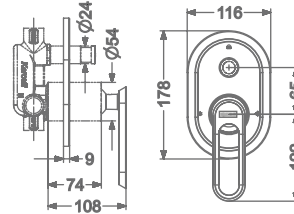

KB2411037-CRG

2 INLET HI-FLOW CONCEALED
SINGLE LEVER DIVERTER TRIMS
(COMPATIBLE WITH KB2411035-CRG)