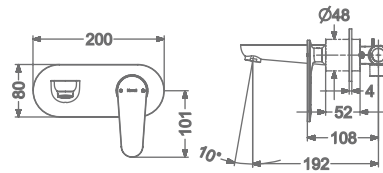

CONCEALED SINGLE LEVER
WALL MOUNTED BASIN MIXER TRIMS
(COMPATIBLE WITH KB2311022-RG)

₹ 8,050