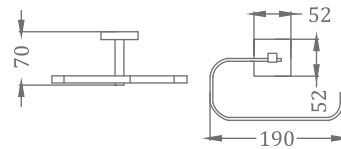

## ROSE GOLD

**KA990004-RG**  
SQUARE RANGE  
SOAP DISH

₹ 2,000

**KA990005-RG**  
SQUARE RANGE  
TOWEL HANGER

₹ 1,750

**KA990007-RG**  
SQUARE RANGE  
TUMBLER HOLDER

₹ 1,750

**KA990009-RG**  
SQUARE RANGE  
TOILET PAPER HOLDER