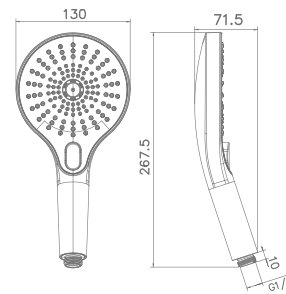

## HAND SHOWER

**KA510010-MB**  
HAND SHOWER

₹ 4,400

**KA510011-MB**  
HAND SHOWER (WITH HOLDER + HOSE)

₹ 4,400

**KA520010-CP**  
3 FLOW HAND SHOWER+HOOK+HOSE PIPE

₹ 3,850

**KA520010-MB**  
3 FLOW HAND SHOWER+HOOK+HOSE PIPE