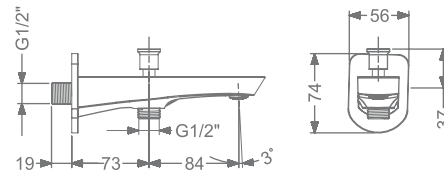

KB2411017-MBRG

BATH TUB SPOUT WITH
DIVERTER & FLANGE

₹ 5,500