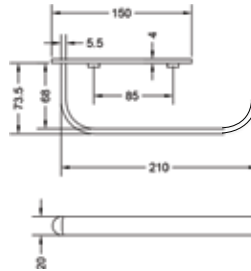

ACCESSORIES

CHROME & ROSE GOLD

KA660008-CRG
CONVEX RANGE
TOILET PAPER HOLDER

₹ 1,325