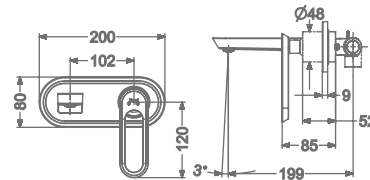

KB2411023-CRG

CONCEALED WALL MOUNTED
SINGLE LEVER BASIN MIXER TRIMS
(COMPATIBLE WITH KB2411022-CRG)

₹ 8,250