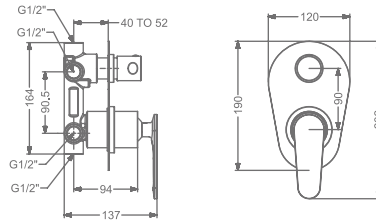

## ARIUS

**KB2311037-RG**  
2 INLET HI-FLOW CONCEALED  
SINGLE LEVER DIVERTER TRIMS  
(COMPATIBLE WITH KB2311035-RG)

₹ 5,700

**KB2311056-RG**  
HI-FLOW CONCEALED BODY  
& TRIMS FOR TRIO FUNCTION  
(SHOWER & SPOUT)