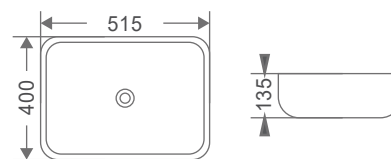

BASIN

COUNTER TOP

POSH
THIN RIM MATTE WHITE
WASH BASIN

₹ 11,000

POSH
MATTE BLACK
THIN RIM WASH BASIN

₹ 14,000

MATTE
MATTE WHITE
THIN RIM WASH BASIN

₹ 11,000

LUKE B
GLOSSY WHITE
THIN RIM WASH BASIN

₹ 9,500

KAJ0366-GW

LUKE S
GLOSSY WHITE
THIN RIM WASH BASIN

₹ 8,500