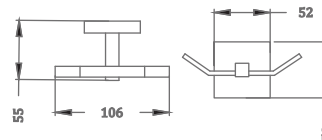

₹ 3,100

**KA990002-CRG**  
SQUARE RANGE  
TOWEL RAIL 18"

₹ 2,400

**KA990003-CRG**  
SQUARE RANGE  
ROBE HOOK

₹ 875

**KA990004-CRG**  
SQUARE RANGE  
SOAP DISH

₹ 1,750