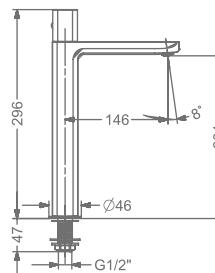

KB2911002-MBK

TALL PILLAR TAP