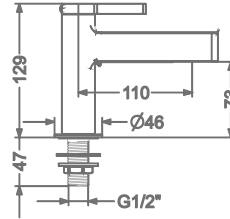

FAUCET

AGALIA

KB2211001-GM
PILLAR TAP

₹ 5,700

KB2211002-GM
TALL PILLAR TAP

₹ 8,600

KB2211037-GM
2 INLET HI-FLOW CONCEALED
SINGLE LEVER DIVERTER TRIMS
(COMPATIBLE WITH KB2211035-GM)

₹ 6,150

KB2211016-GM
BATH SPOUT WITH FLANGE

₹ 4,950

KB2211004-GM
BIB TAP WITH FLANGE

₹ 5,500