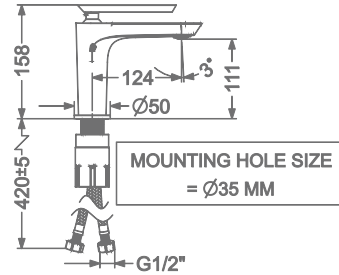

## ALANA

**KB2411010-ND-MBRG**

SINGLE LEVER BASIN MIXER  
WITHOUT POP-UP

₹ 11,000

**KB2411011-ND-MBRG**

SINGLE LEVER TALL BASIN MIXER  
WITHOUT POP-UP

₹ 15,400

**KB2411023-MBRG**