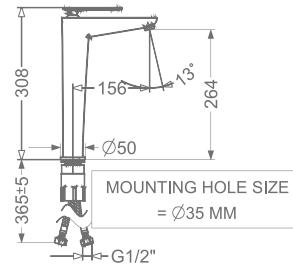

KB2311011-ND-CG

SINGLE LEVER TALL BASIN MIXER
WITHOUT POP-UP

₹ 14,300