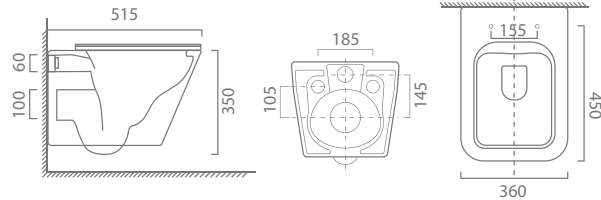

### WALL-HUNG

**KAJ0481-LGY**

AZURA  
LIGHT GREY  
WALL-HUNG

₹ 32,000

**KAJ0481-DGY**

AZURA  
DARK GREY  
WALL-HUNG

₹ 32,000

**KAJ0481-LGR**