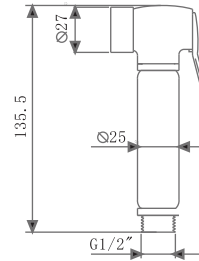

FAUCET

HEALTH FAUCET

KA580023-CP
HEALTH FAUCET (BRASS)
WITH HOOK & 1 M HOSE

₹ 2,650

KA580023-RG
HEALTH FAUCET (BRASS)
WITH HOOK & 1 M HOSE

₹ 5,500

KA580023-CG
HEALTH FAUCET (BRASS)
WITH HOOK & 1 M HOSE

₹ 5,500

KA580023-GM
HEALTH FAUCET (BRASS)
WITH HOOK & 1 M HOSE

₹ 6,050

KA580014-RG
ABS HEALTH FAUCET WITH HOOK
& 1 M HOSE

₹ 3,500