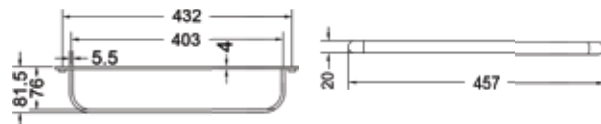

## CHROME & GOLD

**KA660001-CGL**

CONVEX RANGE  
TOWEL RAIL 24"

₹ 4,400

**KA660002-CGL**

CONVEX RANGE  
TOWEL RAIL 18"

₹ 3,950

**KA660003-CGL**