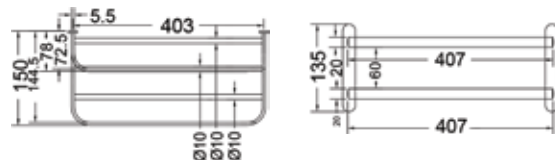

CONVEX RANGE  
TOWEL RACK 24"

₹ 9,450

**KA660011-GM**

CONVEX RANGE  
TOWEL RACK 18"

₹ 9,000

**KA990001-GM**

SQUARE RANGE  
TOWEL RAIL 24"

₹ 3,300