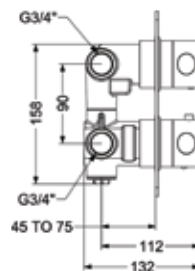

FAUCET

THERMOSTAT

KBTHR001-RG
2 OUTLET CONCEALED
HI-FLOW THERMOSTATIC
BATH & SHOWER MIXER

₹ 26,950

KBTHR001-GM
2 OUTLET CONCEALED
HI-FLOW THERMOSTATIC
BATH & SHOWER MIXER

₹ 26,950