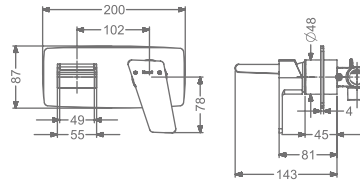

KB2611023-RG

CONCEALED WALL MOUNTED
SINGLE LEVER BASIN MIXER TRIMS
(COMPATIBLE WITH KB2611022-RG)

₹ 11,000