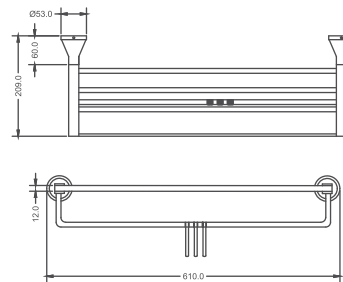

## MATTE BLACK

**KA700007-MBK**  
TUMBLER HOLDER

₹ 2,200

**KA700015-MBK**  
SOAP DISPENSER

₹ 3,300

**KA700009-MBK**  
TOILET PAPER HOLDER WITH FLAP

₹ 3,300

**KA700010-MBK**  
TOWEL RACK WITH HOOK 24"