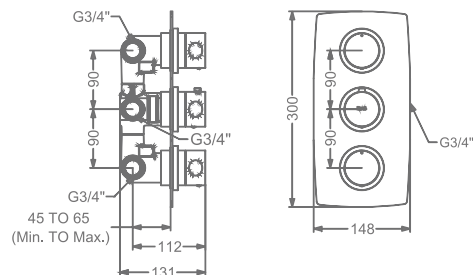

KB91THR002-CG
4 OUTLET CON HI-FLOW THERMOSTAT
BATH AND SHOWER MIXER