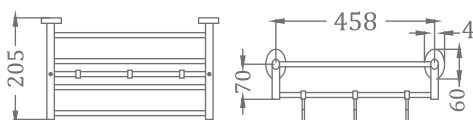

₹ 3,500

**KA990010-GM**  
SQUARE RANGE  
TOWEL RACK 24"

₹ 9,900

**KA990011-GM**  
SQUARE RANGE  
TOWEL RACK 18"

₹ 8,350