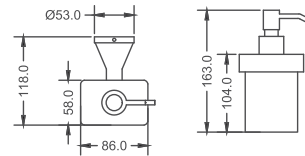

## MATTE BLACK

**KA700007-MBK**  
TUMBLER HOLDER

₹ 2,200

**KA700015-MBK**  
SOAP DISPENSER

₹ 3,300

**KA700009-MBK**  
TOILET PAPER HOLDER WITH FLAP

₹ 3,300

**KA700010-MBK**  
TOWEL RACK WITH HOOK 24"