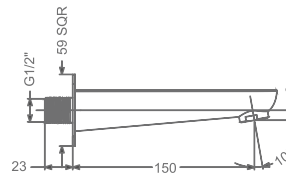

KB2311016-GM

BATH SPOUT WITH FLANGE

₹ 4,950