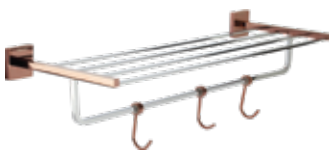

KA990010-CRG

SQUARE RANGE
TOWEL RACK 24"