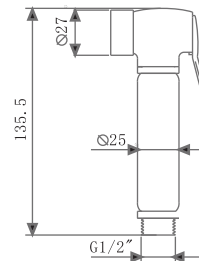

## HEALTH FAUCET

**KA580023-CP**  
HEALTH FAUCET (BRASS)  
WITH HOOK & 1 M HOSE

₹ 2,650

**KA580023-RG**  
HEALTH FAUCET (BRASS)  
WITH HOOK & 1 M HOSE

₹ 5,500

**KA580023-CG**  
HEALTH FAUCET (BRASS)  
WITH HOOK & 1 M HOSE