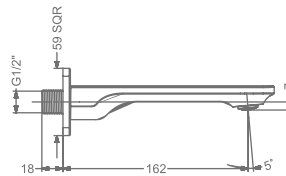

KB2911016-MBK

BATH SPOUT WITH FLANGE

₹ 4,950