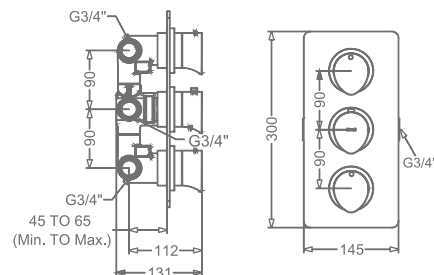

## ARIUS

**KB2311005-CG**  
2 WAY BIB TAP WITH FLANGE

₹ 6,600

**KB2311003-CG**  
ANGLE VALVE WITH FLANGE

₹ 3,300

**KB2311032-CG**  
CSC TRIMS WITH FLANGE  
(COMPATIBLE WITH KB11060  
& KB11061)

₹ 2,200

**KB23THR002-CG**  
4 OUTLET CONCEALED HI-FLOW  
THERMOSTAT BATH & SHOWER MIXER