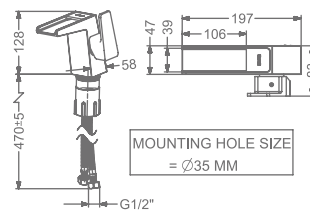

KB2611010-ND-RG

SINGLE LEVER BASIN MIXER
WITHOUT POP-UP

₹ 13,200