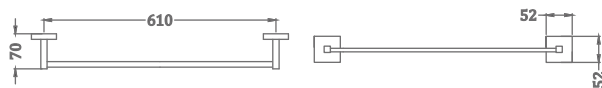

CONVEX RANGE  
TOWEL RACK 24"

₹ 9,450

**KA660011-GM**

CONVEX RANGE  
TOWEL RACK 18"

₹ 9,000

**KA990001-GM**

SQUARE RANGE  
TOWEL RAIL 24"

₹ 3,300