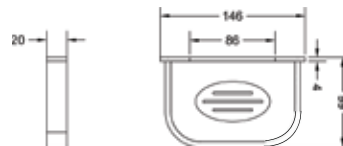

CONVEX RANGE  
ROBE HOOK

₹ 875

**KA660004-GM**

CONVEX RANGE  
SOAP DISH

₹ 3,100

**KA660005-GM**

CONVEX RANGE  
TOWEL RING

₹ 2,200