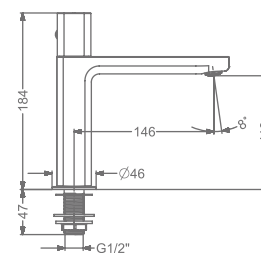

FAUCET

AMELIA

KB2911010-ND-CG

SINGLE LEVER BASIN MIXER
WITHOUT POP-UP

₹ 11,550

KB2911011-ND-CG

SINGLE LEVER TALL BASIN MIXER
WITHOUT POP-UP

₹ 15,400

KB2911023-CG

CONCEALED WALL MOUNTED
SINGLE LEVER BASIN MIXER TRIMS
(COMPATIBLE WITH KB911022-CG)

₹ 8,450

KB2911001-CG

PILLAR TAP

₹ 6,150

KB2911002-CG

TALL PILLAR TAP

₹ 9,900