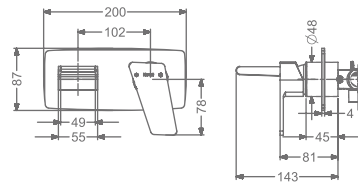

KB2611023-GM

CONCEALED WALL MOUNTED
SINGLE LEVER BASIN MIXER TRIMS
(COMPATIBLE WITH KB2611022-GM)