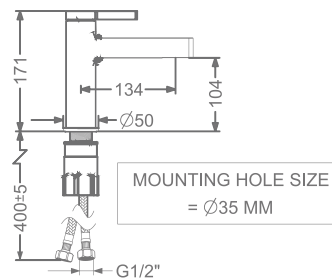

FAUCET

KEROVIT | AURUM

Bathrooms you desire

AGALIA

KB2211003-CP
ANGLE VALVE WITH FLANGE

₹ 1,750

KB2211032-CP
CSC TRIMS WITH FLANGE
(COMPATIBLE WITH KB11060
& KB11061)

₹ 1,325

₹ 27,050

KB2211010-ND-RG
SINGLE LEVER BASIN MIXER
WITHOUT POP-UP

₹ 10,650

KB2211011-ND-RG
SINGLE LEVER TALL BASIN
MIXER WITHOUT POP-UP

₹ 13,550