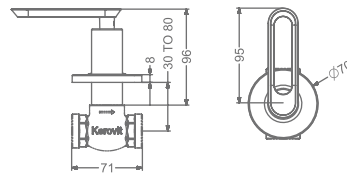

KB2411032-MBRG

CSC TRIMS WITH FLANGE
(COMPATIBLE WITH KB11060
& KB11061)