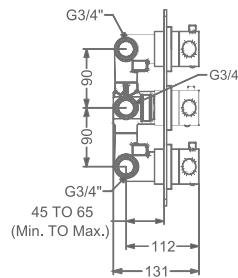

KB22THR002-CG

4 OUTLET CONCEALED HI-FLOW
THERMOSTAT BATH & SHOWER MIXER

₹ 31,350