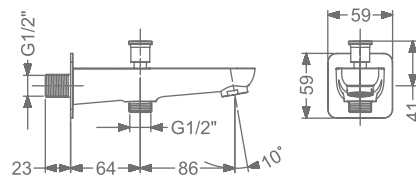

KB2311017-GM

BATH TUB SPOUT WITH
DIVERTER & FLANGE

₹ 6,150