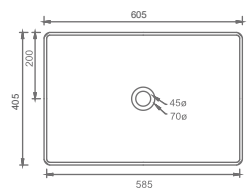

BASIN

COUNTER TOP

KSP276-GW

ACECIA
GLOSSY WHITE
WASH BASIN

₹ 3,000

KSP276-GB

ACECIA
GLOSSY BLACK
WASH BASIN

₹ 4,100

KAJ0363-MW

CYCRIL
MATTE WHITE
THIN RIM WASH BASIN

₹ 11,000

KAJ0363-MB

CYCRIL
MATTE BLACK
THIN RIM WASH BASIN

₹ 14,000

KAJ0277-GB

KADIN
GLOSSY BLACK
THIN RIM WASH BASIN

₹ 11,900