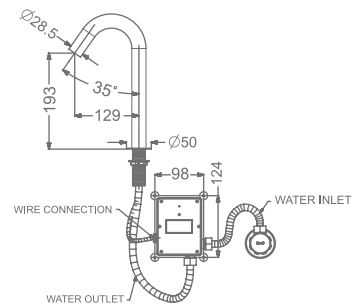

## SENSOR

**KBMST002-CP**  
DECK MOUNTED SENSOR TAP

₹ 13,200

**KBMST002-RG**  
DECK MOUNTED SENSOR TAP

₹ 13,550

**KBMST002-CG**  
DECK MOUNTED SENSOR TAP

₹ 14,850

**KBMST002-GM**  
DECK MOUNTED SENSOR TAP