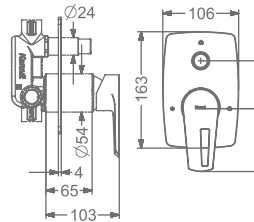

## CHIME

**KB911036-RG**  
3 INLET CONCEALED SINGLE  
LEVER BATH & SHOWER MIXER TRIMS  
(COMPATIBLE WITH KB911034-RG)

₹ 5,700

**KB911037-RG**  
2 INLET HI-FLOW CONCEALED  
SINGLE LEVER DIVERTER TRIMS  
(COMPATIBLE WITH KB911035-RG)