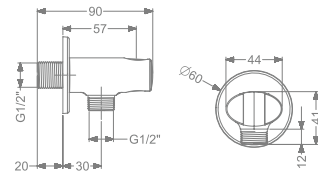

WALL OUTLET WITH SHOWER HOLDER

₹ 2,400