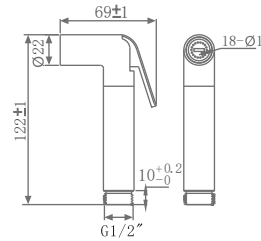

FAUCET

HEALTH FAUCET

KA580012-CP
HEALTH FAUCET (BRASS)
WITH HOOK & 1 M HOSE

₹ 2,650

KA580012-RG
HEALTH FAUCET (BRASS)
WITH HOOK & 1 M HOSE

₹ 4,850

KA580012-CG
HEALTH FAUCET (BRASS)
WITH HOOK & 1 M HOSE

₹ 4,850

KA580012-GM
HEALTH FAUCET (BRASS)
WITH HOOK & 1 M HOSE

₹ 5,050

KA580011-CGL
HEALTH FAUCET (BRASS)
WITH HOOK & 1 M HOSE

₹ 3,750