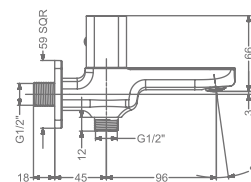

KB2911005-CP

2 WAY BIB TAP WITH FLANGE

₹ 4,400