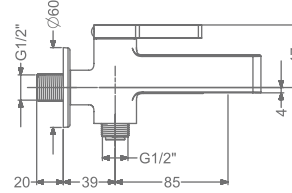

FAUCET

AGALIA

KB2211005-GM
2 WAY BIB TAP WITH FLANGE

₹ 5,950

KB2211003-GM
ANGLE VALVE WITH FLANGE

₹ 2,650

KB2211032-GM
CSC TRIMS WITH FLANGE
(COMPATIBLE WITH KB11060 & KB11061)

₹ 2,400

₹ 33,000