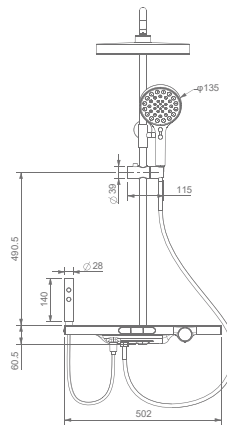

SHOWER

SHOWER SET

KA600003-GM

4 FUNCTION SHOWER SET
WITH THERMOSTAT FUNCTION
ABS SHOWER HEAD WITH RAIN+
ABS HAND SHOWER WITH RAIN+
SPRAY JET+WATERFALL OUTLET
SHOWER TUBE : STAINLESS STEEL
SHOWER SHELF : GLASS+ABS
FAUCET : BRASS

- Button
  Switch
- Rain
- Hand
  Shower
- Mono
  Bubbling
- Spray
  Gun

SCAN FOR
PRODUCT DEMO

₹ 66,000

KA600003-MB

4 FUNCTION SHOWER SET
WITH THERMOSTAT FUNCTION
ABS SHOWER HEAD WITH RAIN+
ABS HAND SHOWER WITH RAIN+
SPRAY JET+WATERFALL
SHOWER TUBE : STAINLESS STEEL
SHOWER SHELF : GLASS+ABS
FAUCET : BRASS

- Button
  Switch
- Rain
- Hand
  Shower
- Mono
  Bubbling
- Spray
  Gun

SCAN FOR
PRODUCT DEMO

₹ 66,000