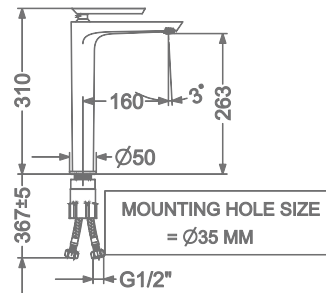

## ALANA

**KB2411010-ND-MBRG**

SINGLE LEVER BASIN MIXER  
WITHOUT POP-UP

₹ 11,000

**KB2411011-ND-MBRG**

SINGLE LEVER TALL BASIN MIXER  
WITHOUT POP-UP

₹ 15,400

**KB2411023-MBRG**