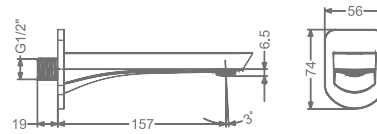

KB2411016-MBRG

BATH SPOUT WITH FLANGE

₹ 4,600