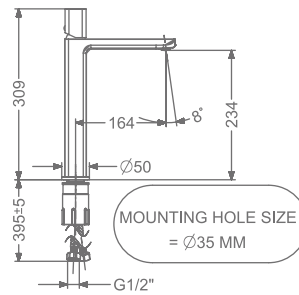

### AMELIA

**KB2911010-ND-GM**

SINGLE LEVER BASIN MIXER  
WITHOUT POP-UP

₹ 12,100

**KB2911011-ND-GM**

SINGLE LEVER TALL BASIN MIXER  
WITHOUT POP-UP

₹ 16,150

**KB2911023-GM**