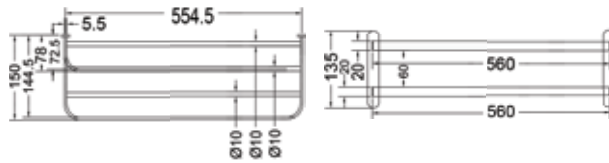

## CHROME & ROSE GOLD

**KA660008-CRG**  
CONVEX RANGE  
TOILET PAPER HOLDER

₹ 1,325

**KA660010-CRG**  
CONVEX RANGE  
TOWEL RACK 24"

₹ 8,600

**KA660011-CRG**  
CONVEX RANGE  
TOWEL RACK 18"

₹ 7,900

**KA990001-CRG**  
SQUARE RANGE  
TOWEL RAIL 24"