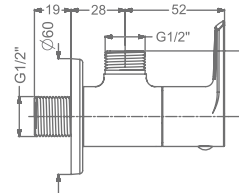

## CHIME

**KB911004-CG**  
BIB TAP WITH FLANGE

₹ 5,050

**KB911005-CG**  
2 WAY BIB TAP WITH FLANGE

₹ 5,700

**KB911003-CG**  
ANGLE VALVE WITH FLANGE

₹ 2,850

**KB911032-CG**  
CSC TRIMS WITH FLANGE  
(COMPATIBLE WITH KB11060 & KB11061)