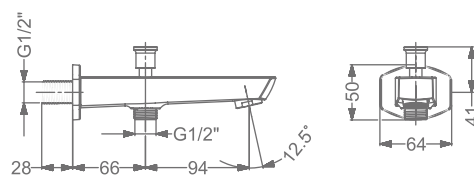

₹ 5,950

**KB911056-CG**  
HI-FLOW CONCEALED BODY  
& TRIMS FOR TRIO FUNCTION  
(SHOWER & SPOUT)

₹ 14,300

**KB911016-CG**  
BATH SPOUT WITH FLANGE

₹ 4,200

**KB911017-CG**  
BATH TUB SPOUT WITH  
DIVERTER & FLANGE