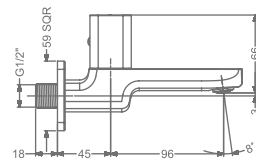

KB2911004-MBK

BIB TAP WITH FLANGE

₹ 6,600